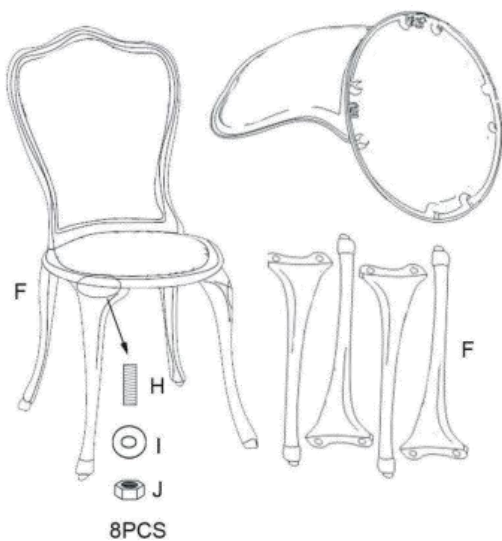

3 PCS BISTRO SET TABLE & CHAIRS

SAFETY & WARNINGS

- **WARNING!** Do not let children play in or around the unit due to the possible risk of finger entrapment.
- Please read through this instruction before beginning assembly.
- Two adults assembly is recommended.
- Clear out the space for assembly and lay out all parts base on the parts list, extra room will allow you to easily determine if all the pieces are present.
- Save all packing materials until assembly is complete to avoid accidentally discarding smaller parts or hardware.
- Keep small parts and pieces away from children until fully assembled.
- Do not fully tighten the bolts until all have been inserted and hand tightened.
- Please check for any loose screws and tighten them before use.

COMPONENTS

A: Tabletop (x1)

B: Table Leg (x3)

C: Connecting Panel (x1)

D: Seat Back (x2)

E: Seat (x2)

F: Seat Leg (x8)

G: Screw (x3)

H: Bolt (x23)

I: Washer (x26)

J: Nut (x26)

INSTALLATION

Step 1

Attach the seat back (D) to the seat (E) with bolts (H), washers (I) and nuts (J).

Step 2

Attach the seat legs (F) to the seat (E) with bolts (H), washers (I) and nuts (J).

Step 3

Attach the table legs (B) to the tabletop (A) with bolts (H), washers (I) and nuts (J).

Step 4

Attach the connecting panel (C) to the table with screws (G), washers (I) and nuts (J).

CLEANING & CARE