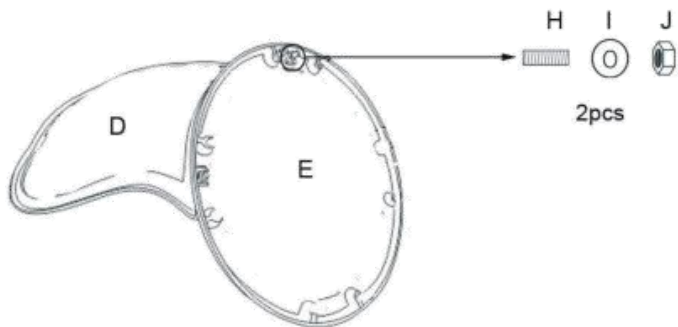

COMPONENTS

A: Tabletop (x1)

B: Table Leg (x3)

C: Connecting Panel (x1)

D: Seat Back (x2)

E: Seat (x2)

F: Seat Leg (x8)

G: Screw (x3)

H: Bolt (x23)

I: Washer (x26)

J: Nut (x26)

INSTALLATION

Step 1

Attach the seat back (D) to the seat (E) with bolts (H), washers (I) and nuts (J).

Step 2

Attach the seat legs (F) to the seat (E) with bolts (H), washers (I) and nuts (J).