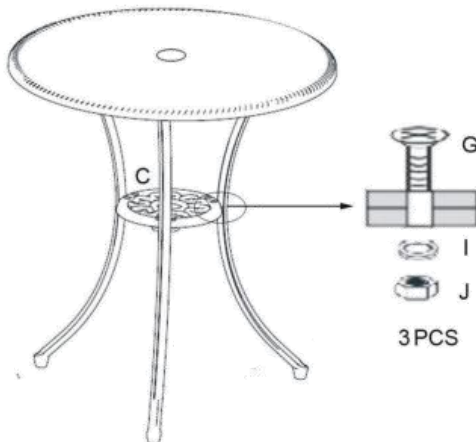

COMPONENTS

A: Tabletop (x1)

B: Table Leg (x3)

C: Connecting Panel (x1)

D: Seat Back (x2)

E: Seat (x2)

F: Seat Leg (x8)

G: Screw (x3)

H: Bolt (x23)

I: Washer (x26)

J: Nut (x26)

INSTALLATION

Step 1

Attach the seat back (D) to the seat (E) with bolts (H), washers (I) and nuts (J).

Step 2

Attach the seat legs (F) to the seat (E) with bolts (H), washers (I) and nuts (J).

Step 3

Attach the table legs (B) to the tabletop (A) with bolts (H), washers (I) and nuts (J).

Step 4

Attach the connecting panel (C) to the table with screws (G), washers (I) and nuts (J).

CLEANING & CARE