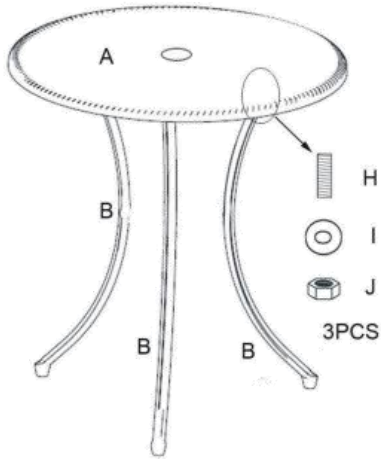

3 PCS BISTRO SET TABLE & CHAIRS

SAFETY & WARNINGS

- **WARNING!** Do not let children play in or around the unit due to the possible risk of finger entrapment.
- Please read through this instruction before beginning assembly.
- Two adults assembly is recommended.
- Clear out the space for assembly and lay out all parts base on the parts list, extra room will allow you to easily determine if all the pieces are present.
- Save all packing materials until assembly is complete to avoid accidentally discarding smaller parts or hardware.
- Keep small parts and pieces away from children until fully assembled.
- Do not fully tighten the bolts until all have been inserted and hand tightened.
- Please check for any loose screws and tighten them before use.

COMPONENTS

A: Tabletop (x1)

B: Table Leg (x3)

C: Connecting Panel (x1)

D: Seat Back (x2)

E: Seat (x2)

F: Seat Leg (x8)

G: Screw (x3)

H: Bolt (x23)

I: Washer (x26)

J: Nut (x26)

INSTALLATION

Step 1

Attach the seat back (D) to the seat (E) with bolts (H), washers (I) and nuts (J).

Step 2

Attach the seat legs (F) to the seat (E) with bolts (H), washers (I) and nuts (J).

Step 3

Attach the table legs (B) to the tabletop (A) with bolts (H), washers (I) and nuts (J).

Step 4

Attach the connecting panel (C) to the table with screws (G), washers (I) and nuts (J).

CLEANING & CARE