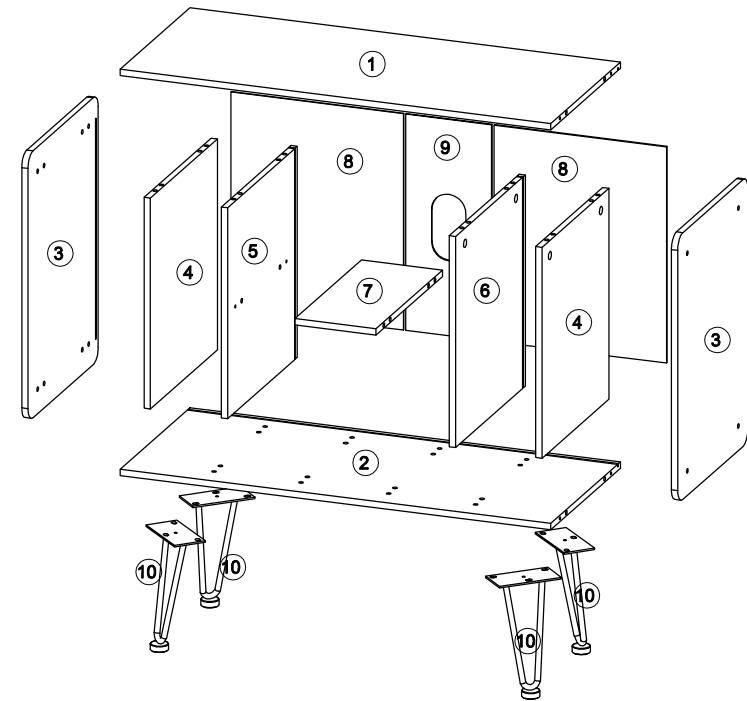

Track package

Replacement

You

It is inconvenient that you repacking and send it back.
So the best solution is we send the replacement parts.

The hardware

A x 12  6.3×35mm	B x 12  Ø15×9mm	C x 28  Ø8×30mm	D x 16  5×48mm	E x 12  M6×10mm
F x 1  4mm	G x 1  3mm	H x 1 Spare screw pack		