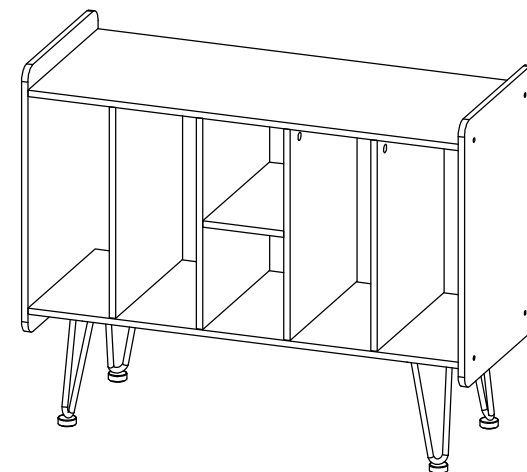

ENJOY YOUR PURCHASE!

We strive to make you happy and we'd love your feedback. Please share it with us!

Arbuxzuy Record Player Stand

Ok, let's get rolling

Estimated time for assembly

45:00

Precautions before installation