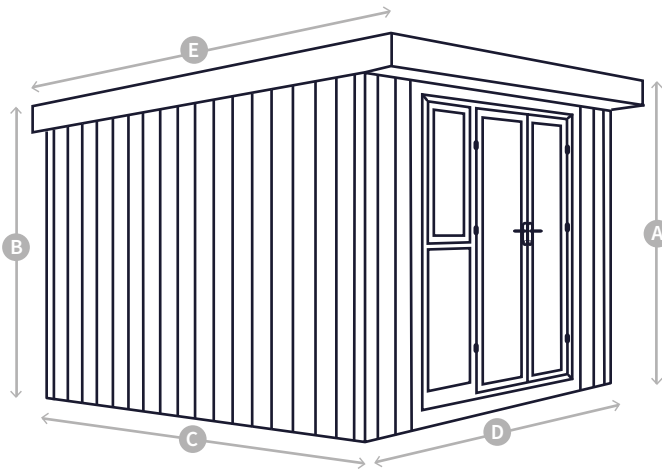

01. About your PodKit Building

Name:

Long Pod

Rough Size:

8ft x 12ft

(for accurate sizes see details below)

Door Type:

French Door

- A** External Height Front: 2500mm
- B** External Height Back: 2275mm
- C** External Depth: 3840mm
- D** External Width: 2460mm
- E** External Depth Including Overhangs: 4150mm

MM

Internal Dimensions: 2280mm (w) x 3660mm (d)

Internal Area: 8.34m²

Internal Height - Front: 2335mm

Internal Height - Back: 2110mm

External Footprint : 2460mm (w) x 3820mm (d)

External Size with Overhangs: 2460mm (w) x 4150mm (d)

External Height - Front: 2500mm

All pods have a 300mm front overhang on the roof, and a 110mm gutter at the rear.