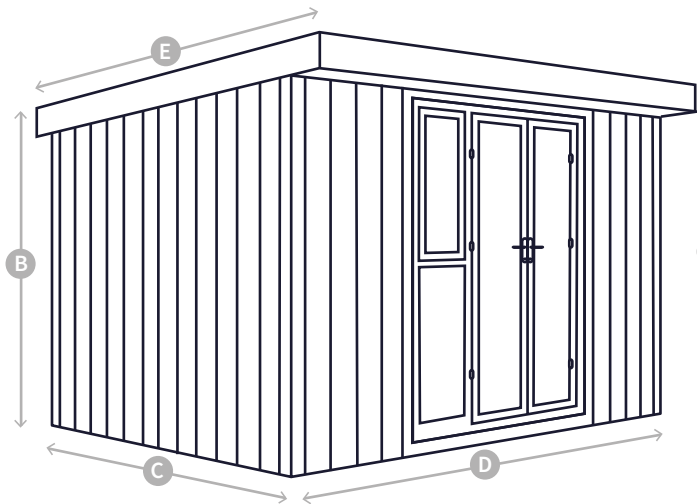

01. About your PodKit Building

Name:

Wide Pod

Approx Size:

12ft x 8ft

(for accurate sizes see details below)

Door Type:

French Door

- A** External Height Front: 2500mm
- B** External Height Back: 2350mm
- C** External Depth: 2620mm
- D** External Width: 3680mm
- E** External Depth Including Overhangs: 3025mm

MM

Internal Dimensions: 3500mm (w) x 2440mm (d)

Internal Area: 8.54m²

Internal Height - Front: 2335mm

Internal Height - Back: 2185mm

External Footprint : 3680mm (w) x 2620mm (d)

External Size with Overhangs: 3680mm (w) x 3025mm (d)

External Height - Front: 2500mm

All pods have a 300mm front overhang on the roof, and a 110mm gutter at the back.