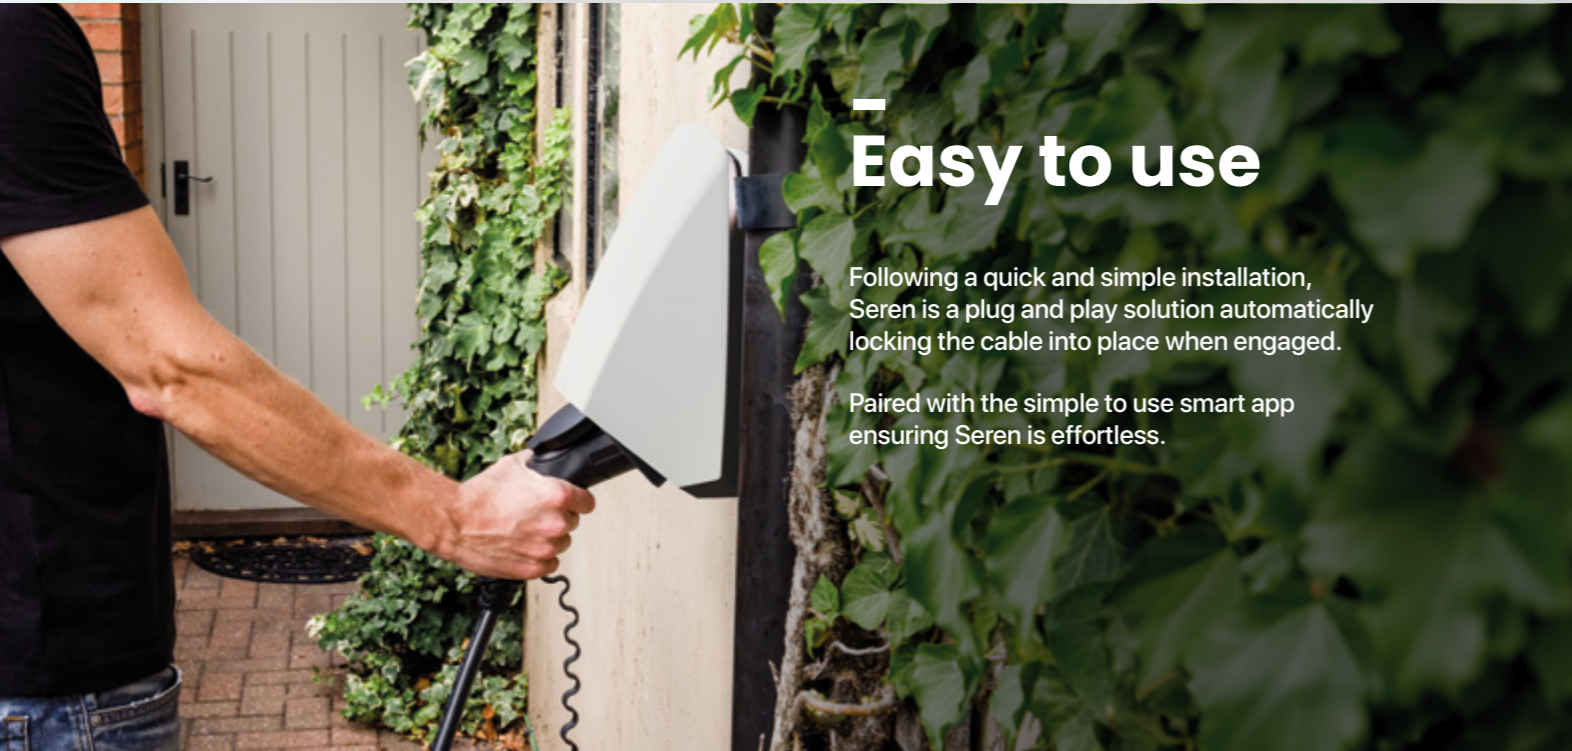

Easy to use

Following a quick and simple installation, Seren is a plug and play solution automatically locking the cable into place when engaged.

Paired with the simple to use smart app ensuring Seren is effortless.

Technical specifications

General

Output Current	AC
Connector Type	Untethered Type 2 (7.4kW)
Dimensions	328mm x 239mm x 159mm
Ratings	IP55 & IK10 Rated
Warranty	3 Year warranty

Dynamic lighting

By combining personalised lighting with status indicators, Seren offers you a bespoke and user-centric EV charging experience.

This lighting communication not only makes your charging process more engaging but also helps you to easily identify the charging status and locate the charger, particularly in dimly lit environments.