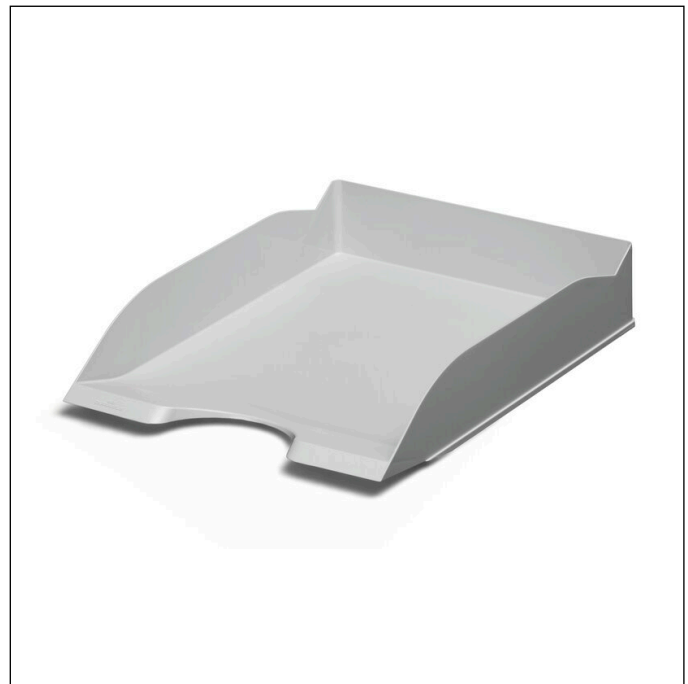

Letter tray ECO A4

Article number	775610	Sales unit quantity	6 piece
Colour	grey	Sales unit EAN	4005546729626
Packaging unit	1 piece	Packing weight (gross)	1339.8 G
Base EAN	4005546729619	Country of origin	DE

Logos and awards

Product description

Handy letter tray for written documents
 Uses recycled plastics in Blue Angel quality
 Stackable either vertically or offset
 With wide recess for easy access to papers
 Slanted front prevents documents from slipping out
 For formats A4 to C4

Product features

Outer width (mm)	253
Outer height (mm)	63
Outer depth/length	337 mm
Filling quantity/Filling quantity for	500 sheet
Format/Format for	A4-C4

Letter tray ECO A4

Brand	DURABLE
Number of Sections	1
Stackable	Yes
Recessed slot for easy access	Yes
Special colour	opaque
Front panel	bevelled
Labelling windowp	No
Blue Angel Certified	Yes
Country of Origin	Made in Germany