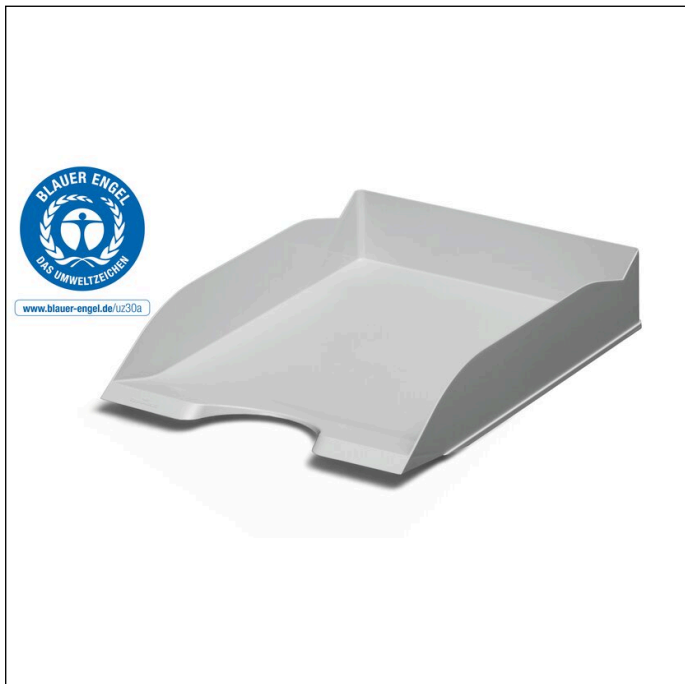

Letter tray ECO A4

Article number	775610	Sales unit quantity	6 piece
Colour	grey	Sales unit EAN	4005546729626
Packaging unit	1 piece	Packing weight (gross)	1339.8 G
Base EAN	4005546729619	Country of origin	DE

Logos and awards

Product description

Handy letter tray for written documents
 Uses recycled plastics in Blue Angel quality
 Stackable either vertically or offset
 With wide recess for easy access to papers
 Slanted front prevents documents from slipping out
 For formats A4 to C4

Product features

Outer width (mm)	253
Outer height (mm)	63
Outer depth/length	337 mm
Filling quantity/Filling quantity for	500 sheet
Format/Format for	A4-C4

Letter tray ECO A4

Brand	DURABLE
Number of Sections	1
Stackable	Yes
Recessed slot for easy access	Yes
Special colour	opaque
Front panel	bevelled
Labelling windowp	No
Blue Angel Certified	Yes
Country of Origin	Made in Germany