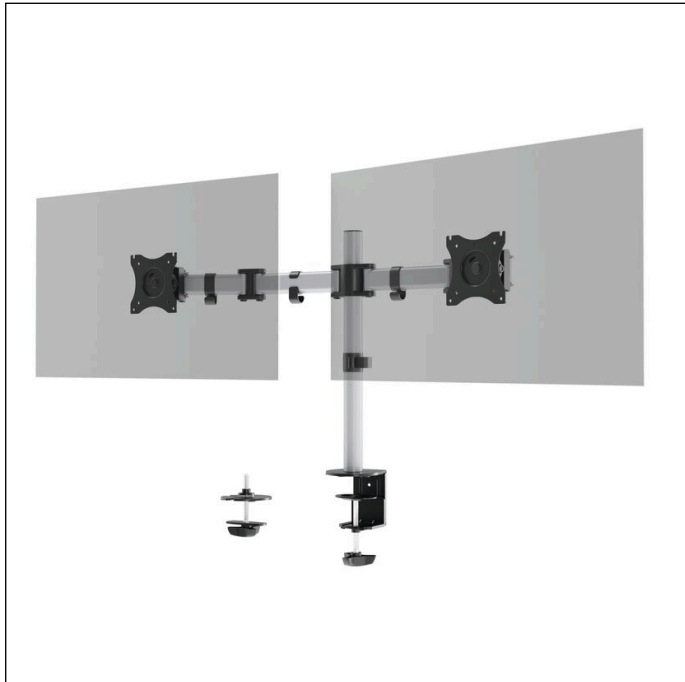

Monitor Mount SELECT for 2 screens, desk mount

Article number	509523	Sales unit quantity	1 piece
Colour	silver	Sales unit EAN	4005546734996
Packaging unit	1 piece	Packing weight (gross)	5256 G
Base EAN	4005546734996	Country of origin	CN

Logos and awards

Product description

Monitor mount for 2 screens including individual mounting option by bolt-through fixing and table clamp
 Height, tilt and position of the monitor can be adjusted easily and individually to facilitate ergonomic working
 Can be rotated 360° for working in portrait or landscape mode
 The arms can be flexibly extended to 36 cm by three joints and swiveled up to 180°
 Stepless height adjustment of the screens on a 45 cm high column
 Universal VESA mount (75 x 75 mm or 100 x 100 mm)
 For standard monitors up to 27" and up to 8 kg
 Cable management: The monitor cable is guided along the monitor mount by clamps, thus protecting against cable breakage

Product features

Outer width (mm)	843
Outer height (mm)	549

Monitor Mount SELECT for 2 screens, desk mount

Outer depth/length	100 mm
Filling quantity/Filling quantity for	2 monitor(s)
Brand	DURABLE
Display Size Monitor	33 cm (13") - 68,6 cm (27")
Display rotatable [°]	180
Adjustable display which can be locked in place	Yes
Monitor swivel range	90° horizontal
Monitor Infinitely variable inclination	+45°/-45°
Height adjustment from to	no
Movement capability	rotates, tilts, pivots, adjustable height, slidable
Table thickness/pin diameter	10 - 88 mm
Cable Management	Yes
Max. load capacity	each 8 kg
Anti-Theft protection	No
VESA standard	75 x 75 mm, 100 x 100 mm
Base/mount type	Table clamp, Table pin