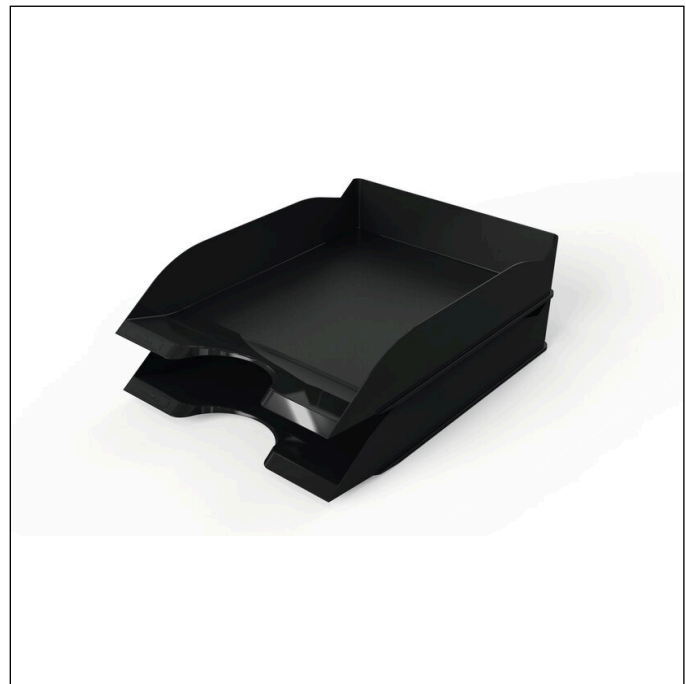

# Letter tray BASIC A4

Article number	1701674060	Sales unit quantity	6 Piece
Colour	Black	Sales unit EAN	4005546741758
Packaging unit	1 piece	Packing weight (gross)	1349.8 G
Base EAN	4005546741741	Country of origin	DE

## Product description

- Stackable letter tray for quick access to documents
- Compatible height spacers available separately
- Optimised size, reduced volume
- For formats A4 to C4

## Product features

Outer width (mm)	253
Outer height (mm)	63
Outer depth / length	337 mm
Filling quantity / Filling quantity for	500 Sheet
Format / Format for	A4-C4
Brand	DURABLE
Inner depth (mm)	1
Number of Sections	1
Stackable	Yes

# Letter tray BASIC A4

Recessed slot for easy access	Yes
Front panel	Bevelled
Labelling windowp	No
Country of Origin	Made in Germany