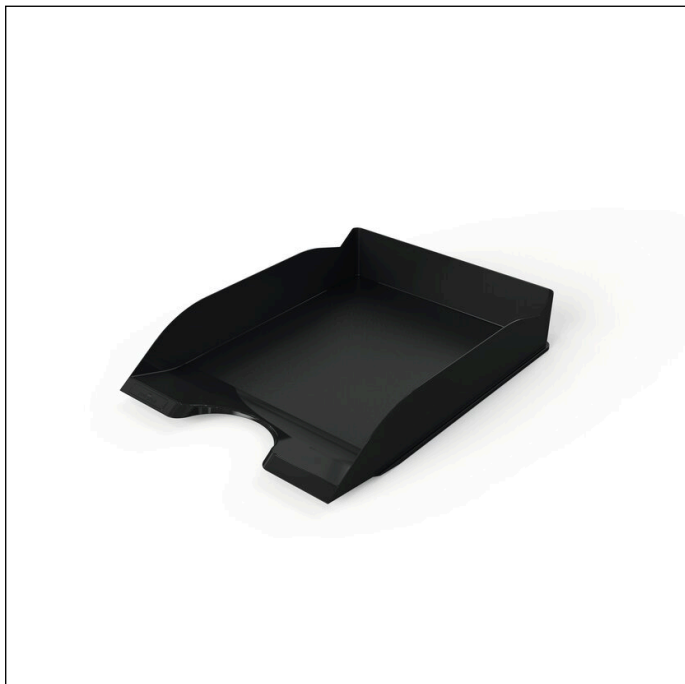

# Letter tray BASIC A4

Article number	1701674060	Sales unit quantity	6 Piece
Colour	Black	Sales unit EAN	4005546741758
Packaging unit	1 piece	Packing weight (gross)	1349.8 G
Base EAN	4005546741741	Country of origin	DE

## Product description

- Stackable letter tray for quick access to documents
- Compatible height spacers available separately
- Optimised size, reduced volume
- For formats A4 to C4

## Product features

Outer width (mm)	253
Outer height (mm)	63
Outer depth / length	337 mm
Filling quantity / Filling quantity for	500 Sheet
Format / Format for	A4-C4
Brand	DURABLE
Inner depth (mm)	1
Number of Sections	1
Stackable	Yes

# Letter tray BASIC A4

Recessed slot for easy access	Yes
Front panel	Bevelled
Labelling windowp	No
Country of Origin	Made in Germany