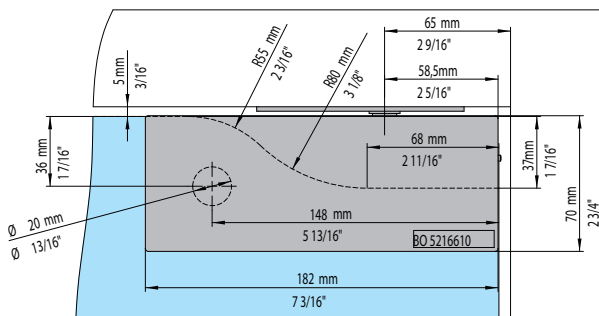

1

Glass cut out

Distance glass - wall 3mm

Distance glass - wall 6mm

2

	8mm	10mm	12mm	12.7mm($\frac{1}{2}$ "	
	2 x 2mm*	2 x 2mm* 2 x 2mm 2 x 1mm	2 x 2mm*	2 x 2mm*	* pre-installed

3

4