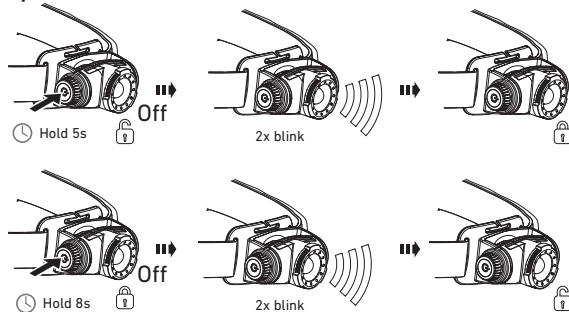

H5 Core

H5R Core

H5R Work

Battery Replacement (H5 Core)

Operation

Transportation Lock

Magnetic Charging System (H5R)

Boost

Battery Indicator (H5R)

Lamp Head Rotation

Further Information

Advanced Focus System

Helmet Fixing Clips (H5R Work)

Protective Covers (H5R Work)

Transparent Silicone Helmet Band (H5R Work)

Recycling (H5 Core)