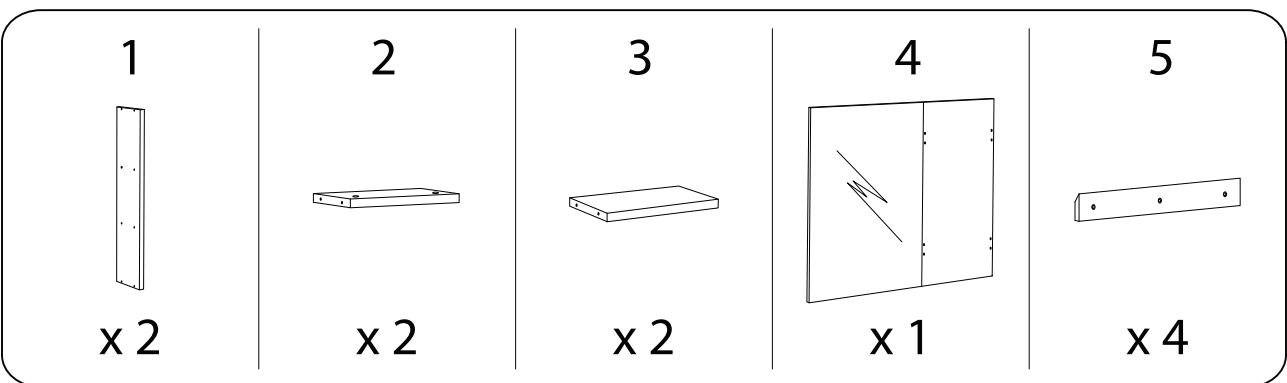

JOINVILLE

! (Warning icon)

Level, screwdriver, tape measure, power drill

20' (Time icon)

! (Warning icon)

Person icon

2 (Number of people)

A

x 16

B

M3.5
x
40

x 4

C

M4
x
25

x 6

D