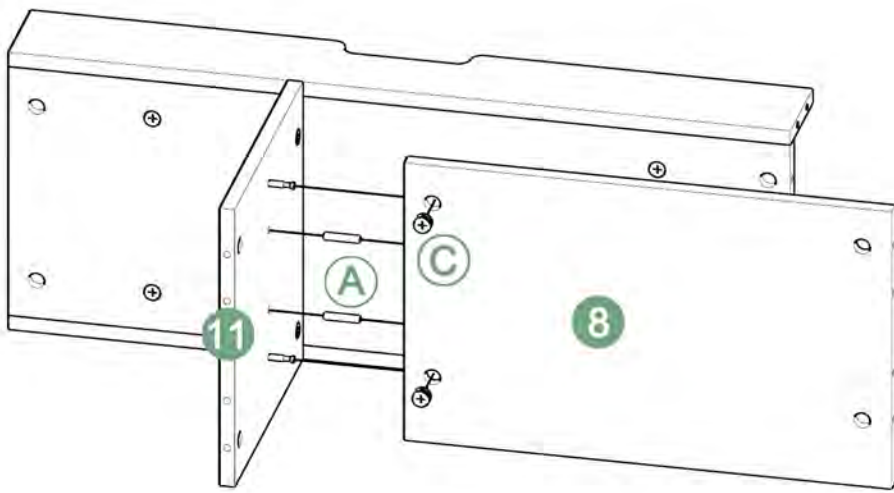

Φ6×30

M6×35

M3.5×14

BOLT INSTALLATION AS BELOW:

Adjust connecting piece direction if condition as illustrated Insert bolt when Connecting piece under Such condition

Pour en savoir plus: www.quefairedemesdechets.fr

Stand:08.2018

1.

2.

3.

4.

5.

6.

7.

8.

9.

10.

11.

12.

13.

14.

15.