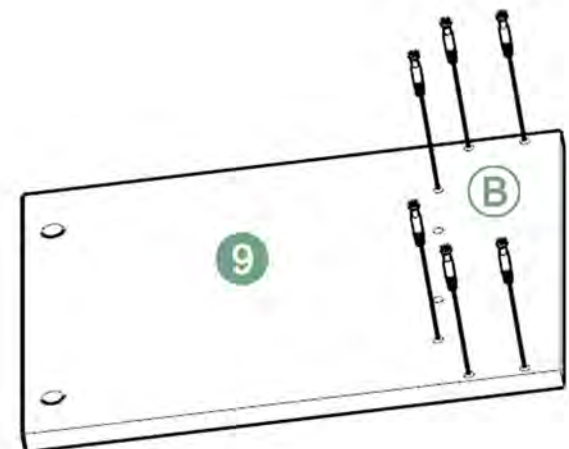

Φ6×30

M6×35

M3.5×14

BOLT INSTALLATION AS BELOW:

Adjust connecting piece direction if condition as illustrated Insert bolt when Connecting piece under Such condition

Pour en savoir plus: www.quefairedemesdechets.fr

Stand:08.2018

1.

2.

3.

4.

5.

6.

7.

8.

9.

10.

11.

12.

13.

14.

15.