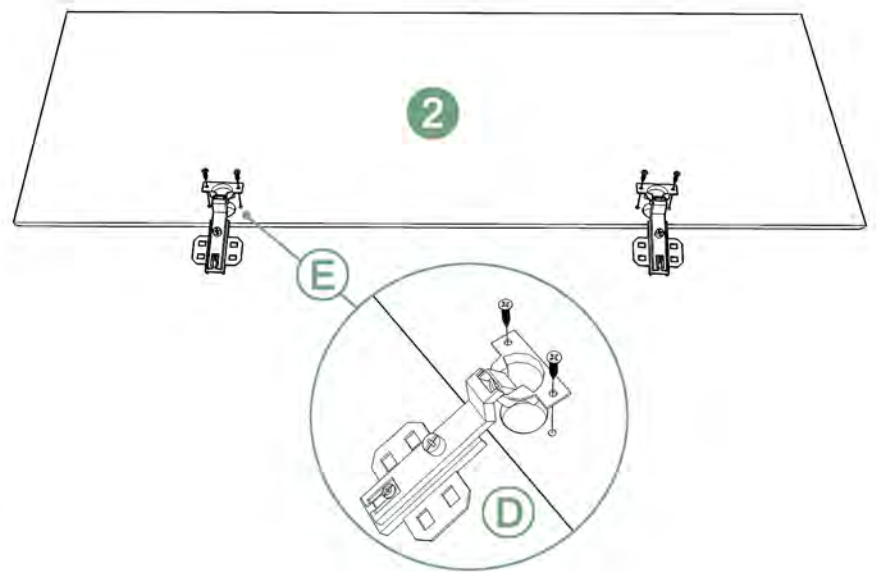

Φ6×30

M6×35

M3.5×14

BOLT INSTALLATION AS BELOW:

Adjust connecting piece direction if condition as illustrated Insert bolt when Connecting piece under Such condition

Pour en savoir plus: www.quefairedemesdechets.fr

8.

9.

10.

11.

12.

13.

14.

15.