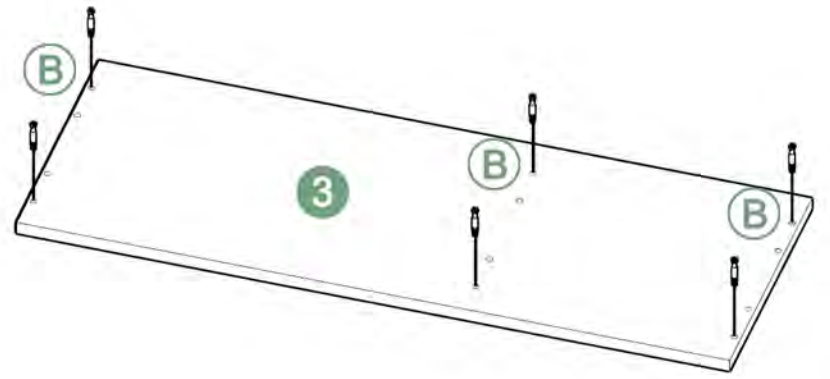

Φ6×30

M6×35

M3.5×14

BOLT INSTALLATION AS BELOW:

Adjust connecting piece direction if condition as illustrated Insert bolt when Connecting piece under Such condition

Pour en savoir plus: www.quefairedemesdechets.fr

Stand:08.2018

1.

2.

3.

4.

5.

6.

7.

8.

9.

10.

11.

12.

13.

14.

15.