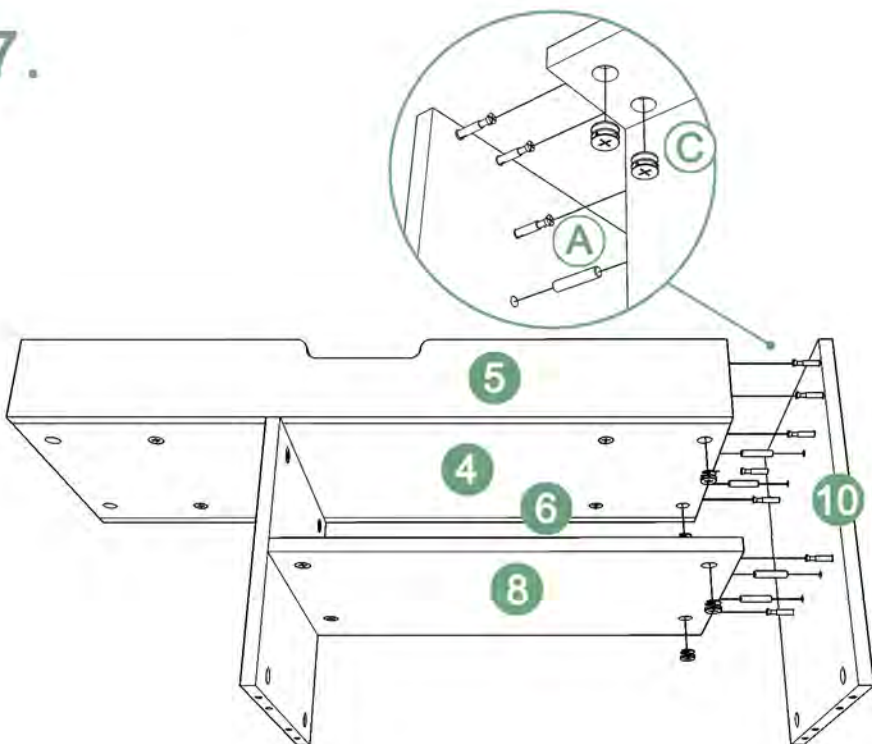

Φ6×30

M6×35

M3.5×14

BOLT INSTALLATION AS BELOW:

Adjust connecting piece direction if condition as illustrated Insert bolt when Connecting piece under Such condition

Pour en savoir plus: www.quefairedemesdechets.fr

Stand:08.2018

1.

2.

3.

4.

5.

6.

7.

8.

9.

10.

11.

12.

13.

14.

15.