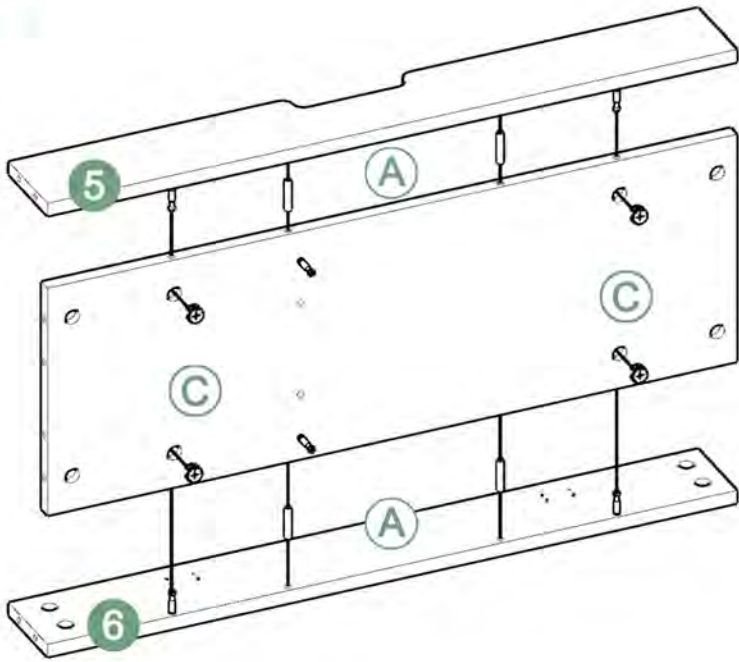

Φ6×30

M6×35

M3.5×14

BOLT INSTALLATION AS BELOW:

Adjust connecting piece direction if condition as illustrated Insert bolt when Connecting piece under Such condition

Pour en savoir plus: www.quefairedemesdechets.fr

Stand:08.2018

1.

2.

3.

4.

5.

6.

7.

8.

9.

10.

11.

12.

13.

14.

15.