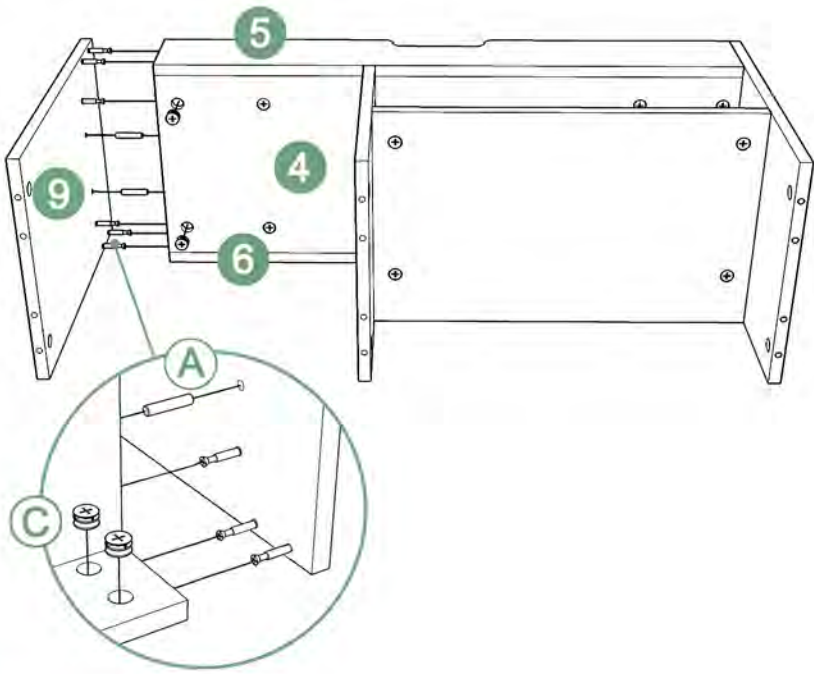

9.

10.

11.

12.

13.

14.

15.

16.