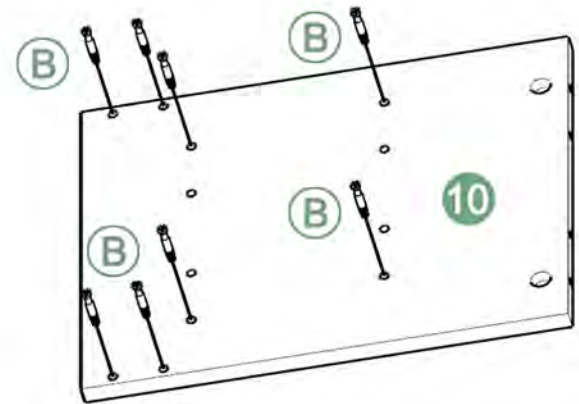

Φ6×30

M6×35

M3.5×14

BOLT INSTALLATION AS BELOW:

Adjust connecting piece direction if condition as illustrated Insert bolt when Connecting piece under Such condition

Pour en savoir plus: www.quefairedemesdechets.fr

Stand:08.2018

1.

2.

3.

4.

5.

6.

7.

8.

9.

10.

11.

12.

13.

14.

15.