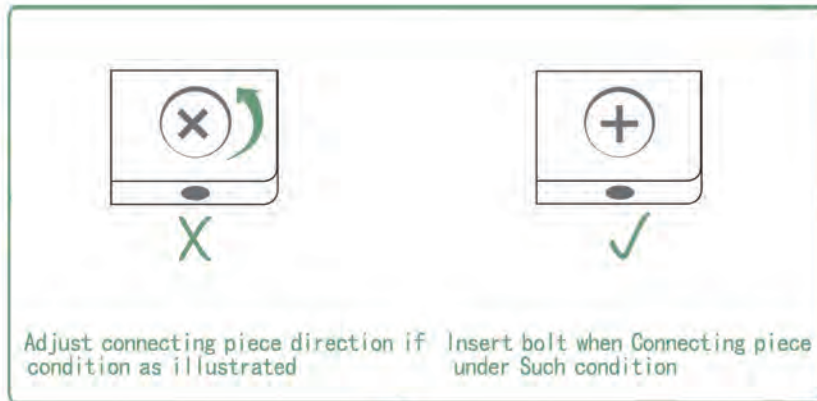

KMB55

2022-01

SoBuy®

TOOLS:

UNIT:MM

UNIT:MM

BOLT INSTALLATION AS BELOW:

BACKPLATE BUCKLE INSTALLATION AS BELOW: