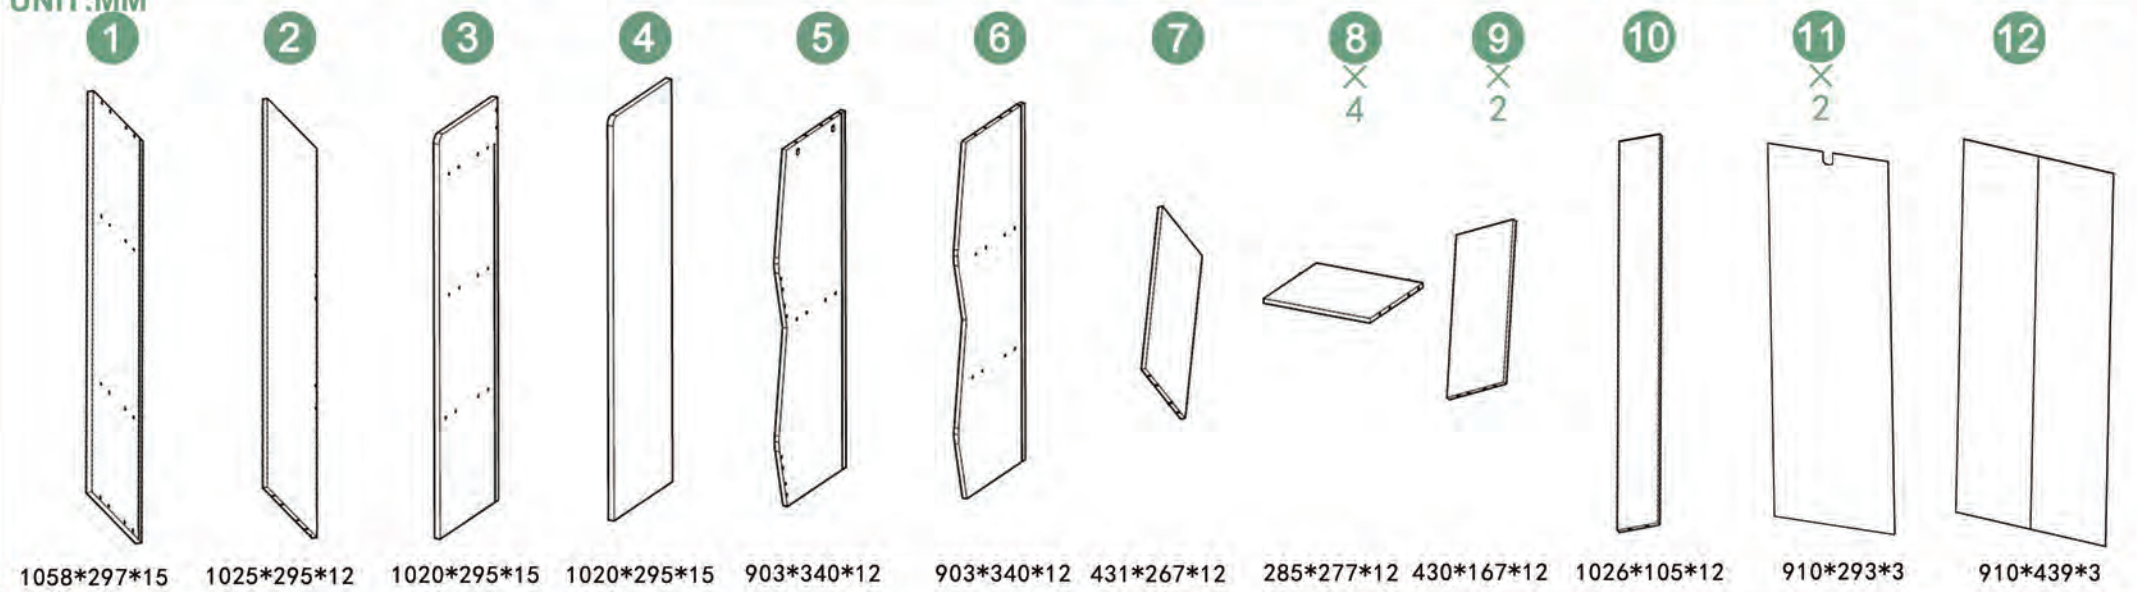

KMB55

2022-01

SoBuy®

TOOLS:

UNIT:MM

UNIT:MM

BOLT INSTALLATION AS BELOW:

BACKPLATE BUCKLE INSTALLATION AS BELOW: