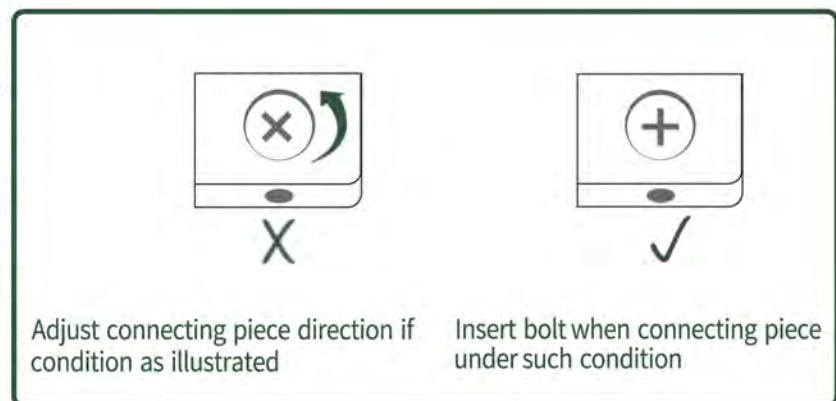

φ 7.5*40

Q
×
2

M4*12

R
×
27

M2.5*10

S
×
10

30*15

BOLT INSTALLATION AS BELOW: