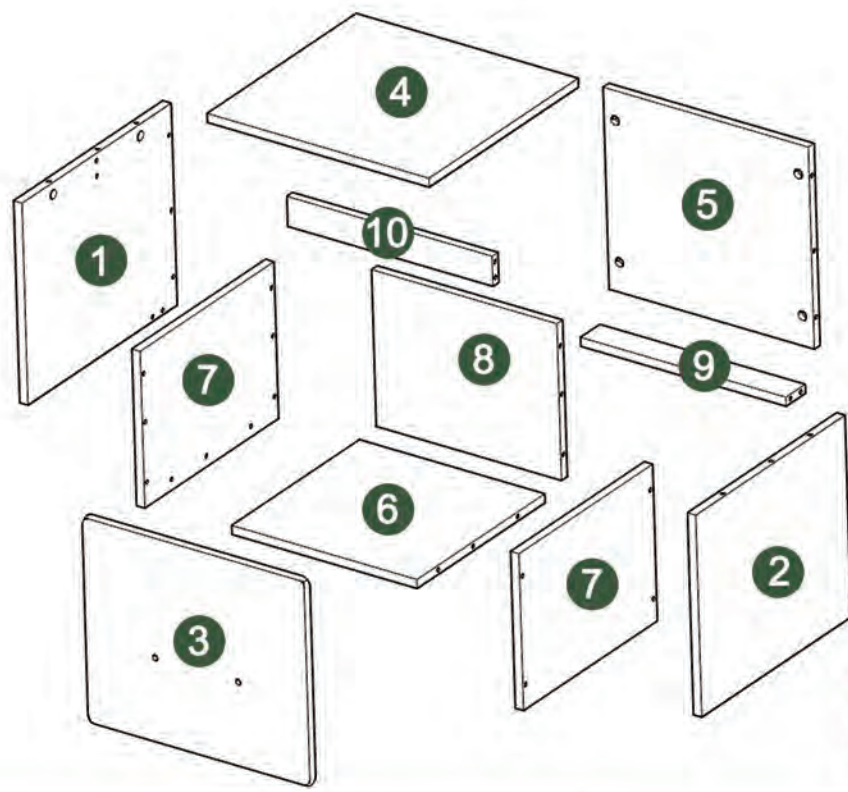

KMB74

2023-01

SoBuy

TOOLS:

UNIT:MM

1 2 3 4 5 6 7 × 2 8 9 10

UNIT:MM

A × 12 B × 12 C × 18 D × 8 E × 8 F × 4 G H × 4

BOLT INSTALLATION AS BELOW:

Adjust connecting piece direction if condition as illustrated Insert bolt when Connecting piece under Such condition

Pour en savoir plus: www.quefairedemesdechets.fr

Stand:01.2023

1.

2.

3.

4.

5.

6.

7.

8.