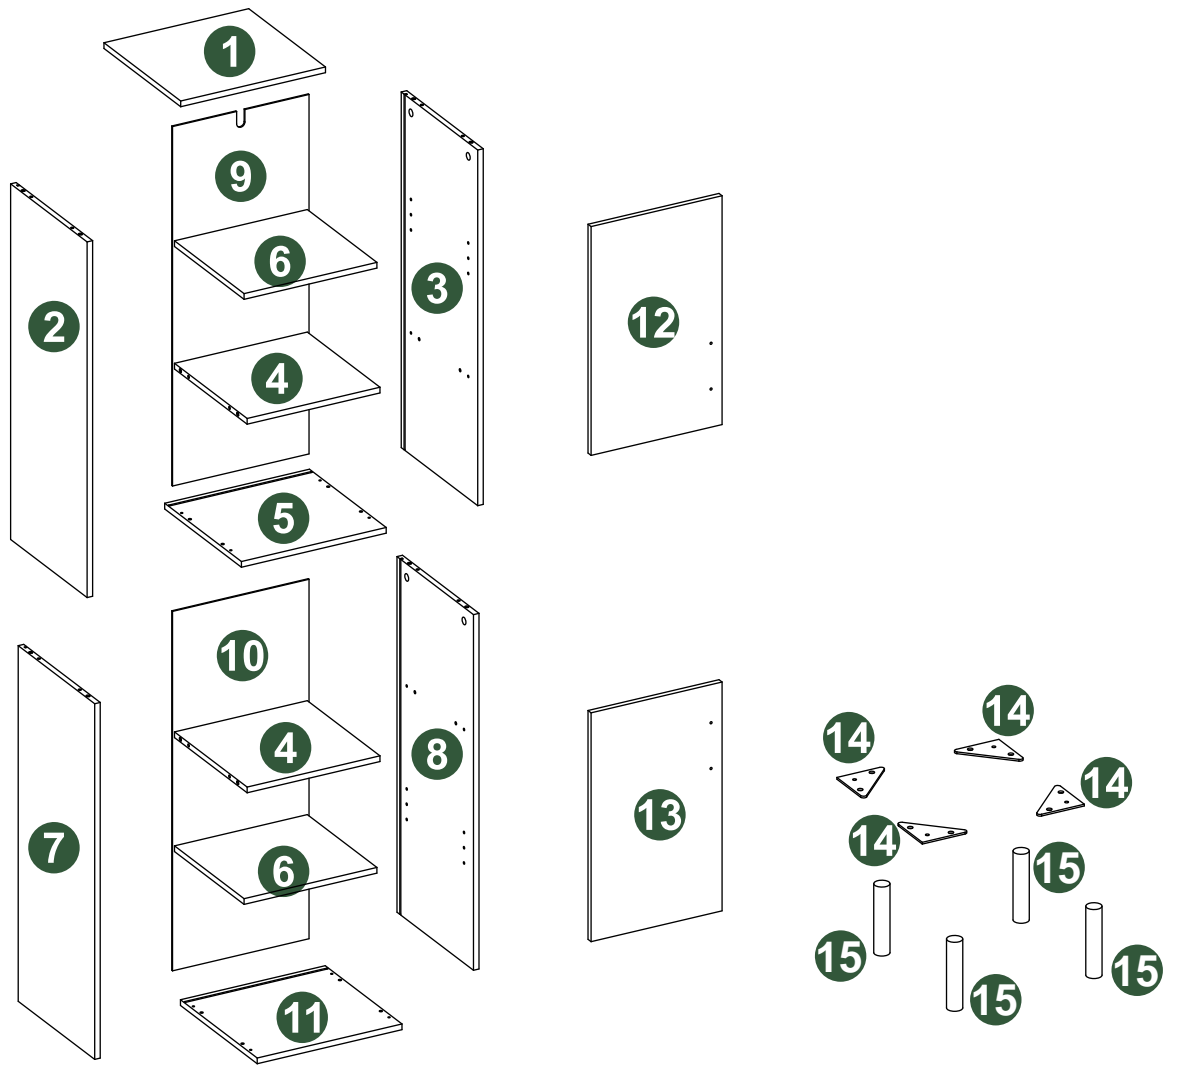

BZR131

TOOLS:

BOLT INSTALLATION AS BELOW:

BACKPLATE BUCKLE INSTALLATION AS BELOW:

1.

2.

3.

4.

5.

6.

7.

8.

9.

10(X4).

11.

12.