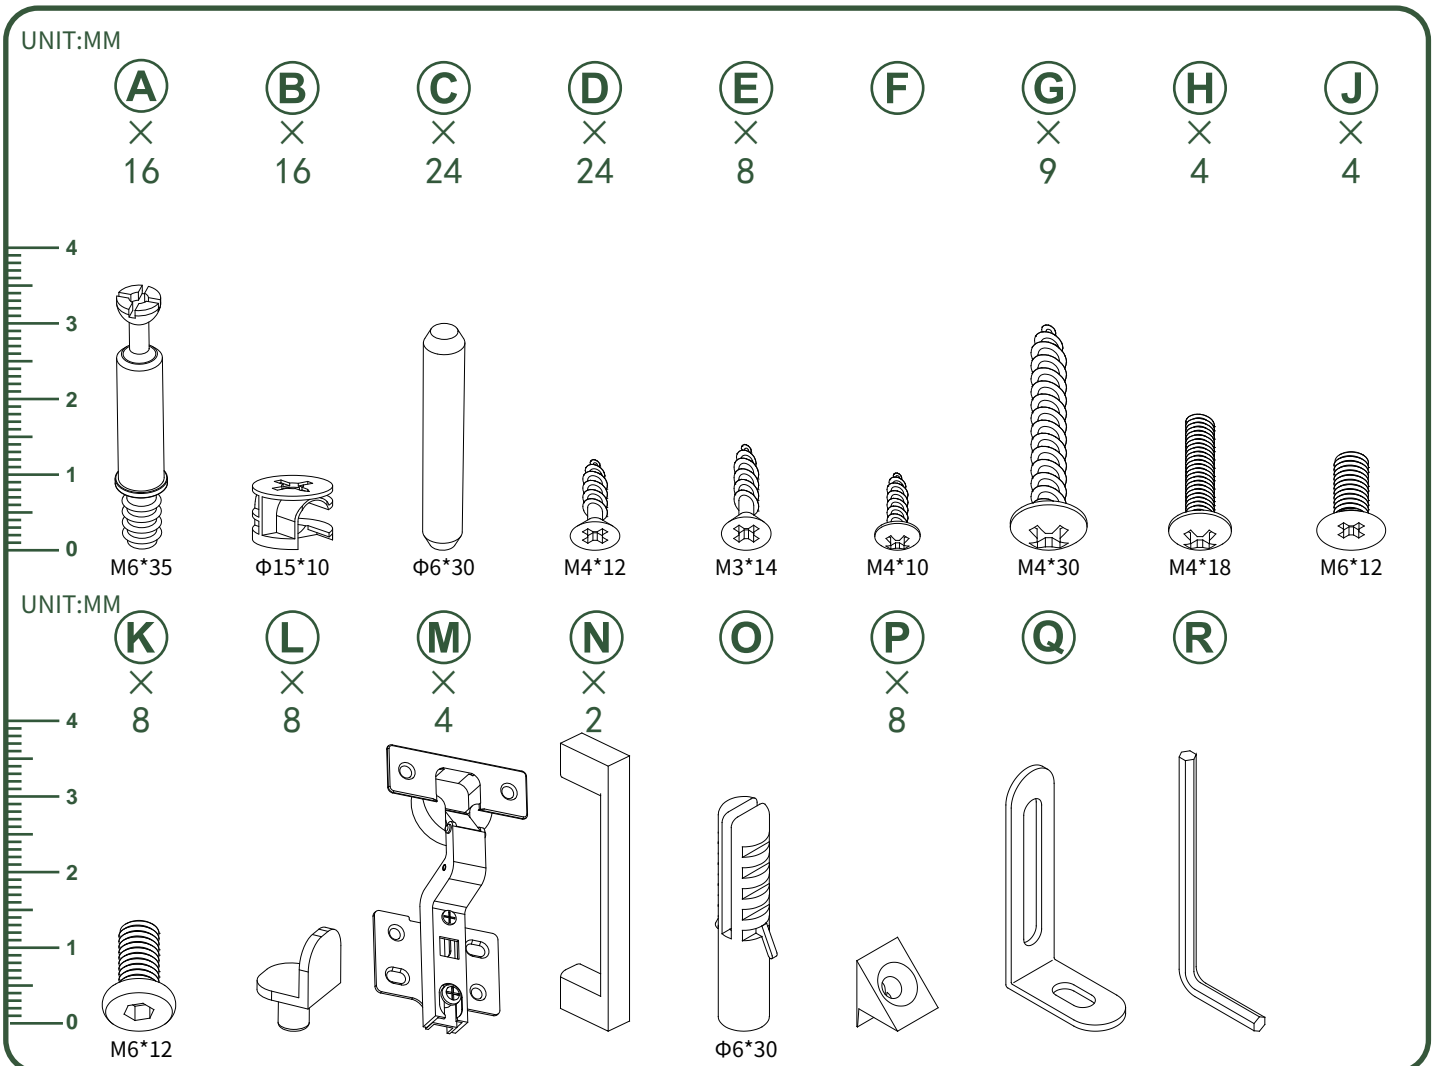

BZR131

TOOLS:

BOLT INSTALLATION AS BELOW:

BACKPLATE BUCKLE INSTALLATION AS BELOW:

1.

2.

3.

4.

5.

6.

7.

8.

9.

10(X4).

11.

12.