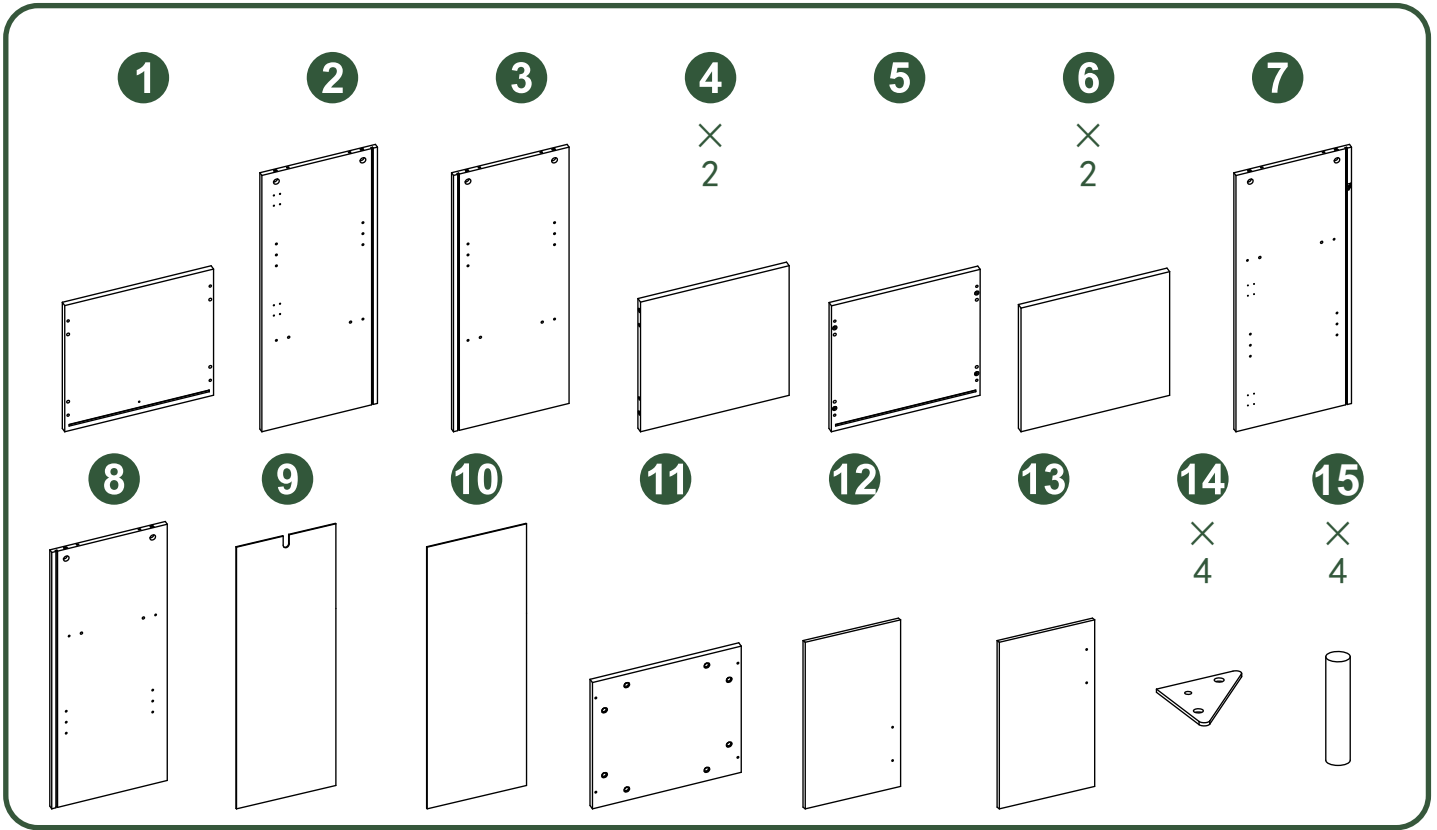

BZR131

TOOLS:

BOLT INSTALLATION AS BELOW:

BACKPLATE BUCKLE INSTALLATION AS BELOW:

1.

2.

3.

4.

5.

6.

7.

8.

9.

10(X4).

11.

12.