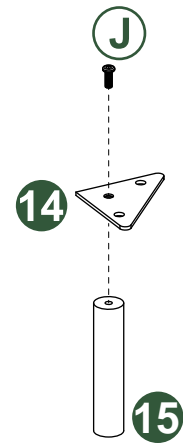

BZR131

TOOLS:

BOLT INSTALLATION AS BELOW:

BACKPLATE BUCKLE INSTALLATION AS BELOW:

1.

2.

3.

4.

5.

6.

7.

8.

9.

10(X4).

11.

12.