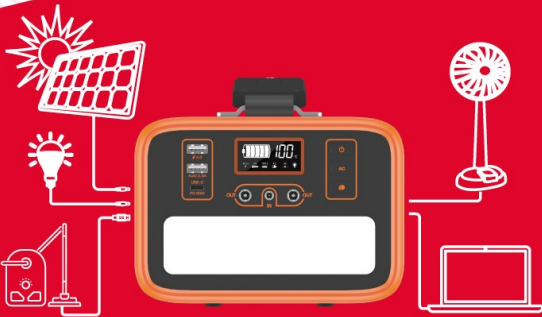

Energizer®

MAX PORTABLE POWER STATION

PPS240W2

Energizer® PPS240W2 provides 75,000mAh capacity with 1x 150W AC outlet, 1x 60W USB-C PD, 2x USB-A, 2x DC outputs, a lighting feature with various modes based on your usage whenever you need. AC output with up to 150W that can power small and portable appliances such as car mobile refrigerator, small fan, mini juicer, TV monitor, and so on. The 60W USB-C Power Delivery technology and 18W smart USB-A output allow you to fast charge the new iPhones, Samsung, and other USB-C or Android devices.

Features :

- The most ultimate charging solution 230.4wh and 72000mAh high capacity.
- Built with 1x 150W AC outlet, 1x 60W USB-C PD, 2x USB-A, 2x DC outputs, a lighting feature with various modes based on your usage whenever you need!
- LiFePO4 battery cell that can recharge up to 2,000 times, more advanced than other PPS in the market.
- 60W USB-C Power Delivery and 18W smart USB-A output that can fast charge the new iPhones, Samsung, and other USB-C or Android devices, Nintendo Switch and laptops.
- MTTP technology maximizes the power voltage in DC to DC charging that allows solar panel to recharge the battery efficiently.
- LCD indicator shows the battery level and charging status, including the inside working temperature.
- PPS240 is as light as 3.3kg and perfect for camping and outdoor activities.
- Ultra bright LED flashlight that is perfect for indoor and outdoor illumination, including different levels of brightness and SOS emergency mode.
- With the latest heat-control technology, using automatic air duct design and precise chip to dissipate heat (including built-in cooling fan).
- PowerSafe Management guarantees against short circuit, over current, over charge and over discharge for your power bank and devices.