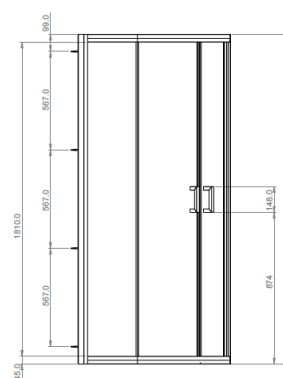

Description:

The framed 6 pivot door shower enclosure range is available in a number of sizes fitting widths of 760mm - 900mm. With 6mm toughened safety glass, and polished silver profiles and chrome handles the range is a beautiful complement to modern bathroom design.

Description:

The framed 6 bifold door shower enclosure range is available in a number of sizes fitting widths of 760 - 900mm. With 6mm toughened safety glass, and polished silver profiles and chrome handles the range is a beautiful complement to modern bathroom design.

12 year guarantee

Quick release bearings

Code	Glass	Door Type	Width	Height	Entry Width	Fixed Panel	Adjustment	Frame Type	Finish	Weight
1193798	6mm	Quadrant	800x800	1900mm	415mm	190mm	770-790mm	Framed	Polished Silver	39Kg
1193799	6mm	Quadrant	900x900	1900mm	534mm	290mm	870-890mm	Framed	Polished Silver	44Kg

Description:

The framed 6 quadrant shower enclosure range is available in a number of sizes fitting widths of 800mm to 1200mm. With 6mm toughened safety glass, and polished silver frames and chrome handles the range is a beautiful complement to modern bathroom design.