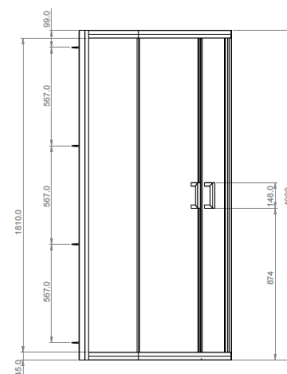

Description:

The framed 6 pivot door shower enclosure range is available in a number of sizes fitting widths of 760mm - 900mm. With 6mm toughened safety glass, and polished silver profiles and chrome handles the range is a beautiful complement to modern bathroom design.

Description:

The framed 6 bifold door shower enclosure range is available in a number of sizes fitting widths of 760 - 900mm. With 6mm toughened safety glass, and polished silver profiles and chrome handles the range is a beautiful complement to modern bathroom design.

12 year guarantee

Quick release bearings

Reversible

Code	Glass	Door Type	Width	Height	Entry Width	Fixed Panel	Adjustment	Frame Type	Finish	Weight
1193801	6mm	Offset Quadrant	800x1000	1900mm	472mm	190mm & 390mm	770-790mm 970-990mm	Framed	Polished Silver	45Kg
1193802	6mm	Offset Quadrant	800x1200	1900mm	472mm	190mm & 590mm	770-790mm 1170-1190mm	Framed	Polished Silver	51Kg

Description:

The framed 6 offset quadrant shower enclosure range is available in a number of sizes fitting widths of 800mm to 1200mm. With 6mm toughened safety glass, and polished silver frames and chrome handles the range is a beautiful complement to modern bathroom design.