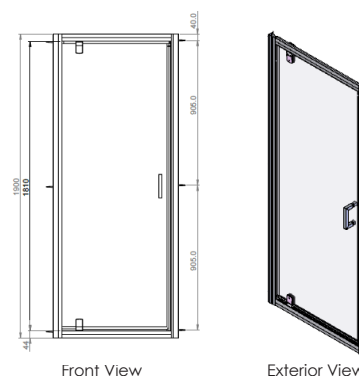

Chrome design handle

12 year guarantee

Code	Glass	Door Type	Width	Height	Entry Width	Adjustment	Frame Type	Finish	Weight
1193813	6mm	Pivot	760mm	1900mm	519mm	724-764mm	Framed	Polished Silver	24Kg
1193797	6mm	Pivot	800mm	1900mm	555mm	764-804mm	Framed	Polished Silver	25Kg
1193800	6mm	Pivot	900mm	1900mm	555mm	864-904mm	Framed	Polished Silver	28Kg

Description:

The framed 6 pivot door shower enclosure range is available in a number of sizes fitting widths of 760mm - 900mm. With 6mm toughened safety glass, and polished silver profiles and chrome handles the range is a beautiful complement to modern bathroom design.