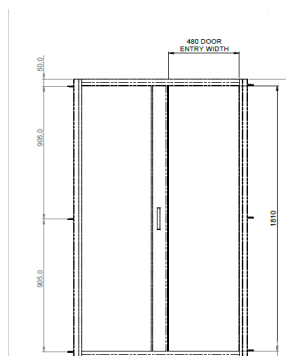

Chrome design handle

12 year guarantee

Quick release bearings

Code	Glass	Door Type	Width	Height	Entry Width	Fixed Panel	Adjustment	Frame Type	Finish	Weight
1193803	6mm	Sliding	1000mm	1900mm	380mm	383mm	965 - 1005mm	Framed	Polished Silver	31Kg
1193804	6mm	Sliding	1200mm	1900mm	480mm	483mm	1165-1205mm	Framed	Polished Silver	37Kg
1193805	6mm	Sliding	1400mm	1900mm	580mm	583mm	1365-1405mm	Framed	Polished Silver	43Kg
1193806	6mm	Sliding	1600mm	1900mm	580mm	783mm	1565-1605mm	Framed	Polished Silver	49Kg
1193807	6mm	Sliding	1700mm	1900mm	580mm	883mm	1665-1705mm	Framed	Polished Silver	52Kg

Description:

The framed 6 sliding door shower enclosure range is available in a number of sizes fitting widths of 1000mm - 1700mm. With 6mm toughened safety glass, and polished silver profiles and chrome handles the range is a beautiful complement to modern bathroom design.

Description:

The framed 6 side panel is available in a number of sizes fitting width of 700mm - 900mm. With 6mm toughened safety glass, and polished silver profiles and chrome handles the range is a beautiful complement to modern bathroom design.

Description:

The framed 6 pivot door shower enclosure range is available in a number of sizes fitting widths of 760mm - 900mm. With 6mm toughened safety glass, and polished silver profiles and chrome handles the range is a beautiful complement to modern bathroom design.