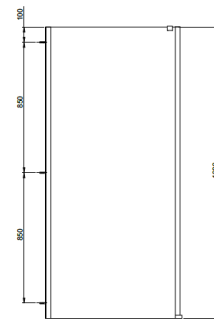

Description:

The framed 6 side panel is available in a number of sizes fitting width of 700mm - 900mm. With 6mm toughened safety glass, and polished silver profiles and chrome handles the range is a beautiful complement to modern bathroom design.

Description:

The framed 6 pivot door shower enclosure range is available in a number of sizes fitting widths of 760mm - 900mm. With 6mm toughened safety glass, and polished silver profiles and chrome handles the range is a beautiful complement to modern bathroom design.

Chrome design handle

12 year guarantee

Code	Glass	Door Type	Width	Height	Entry Width	Adjustment	Frame Type	Finish	Weight
1193812	6mm	Bi-Fold	760mm	1900mm	508mm	724-764mm	Framed	Polished Silver	26Kg
1193814	6mm	Bi-Fold	800mm	1900mm	560mm	764-804mm	Framed	Polished Silver	27Kg
1193796	6mm	Bi-Fold	900mm	1900mm	652mm	864-904mm	Framed	Polished Silver	30Kg

Description:

The framed 6 bifold door shower enclosure range is available in a number of sizes fitting widths of 760 - 900mm. With 6mm toughened safety glass, and polished silver profiles and chrome handles the range is a beautiful complement to modern bathroom design.