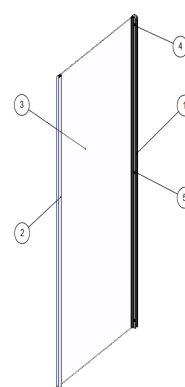

Exterior View

All dimensions are approximate and subject to normal variation. Although every effort is made not to change the above product specification, Aqualox reserve the right to do so without prior notification if necessary.