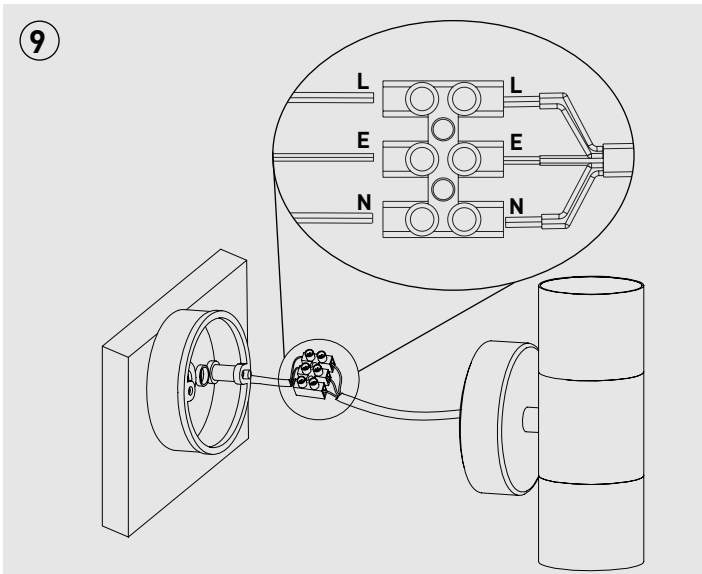

Tech Help Line

UK - **0330 0249 279**

Non UK - **+44 (0)1952 238 100**

Supplied by LUCECO

Stafford Park 1, Telford, Shropshire,
England, TF3 3BD

Visit our website at www.luceco.com

Servicio de asistencia telefónica

UK - **0330 0249 279**

Non UK - **+34 93 829 55 74**

(EU) Luceco SE

C/ Bobinadora 1-5
08302 Mataró Spain

Visite nuestra web en www.luceco.com