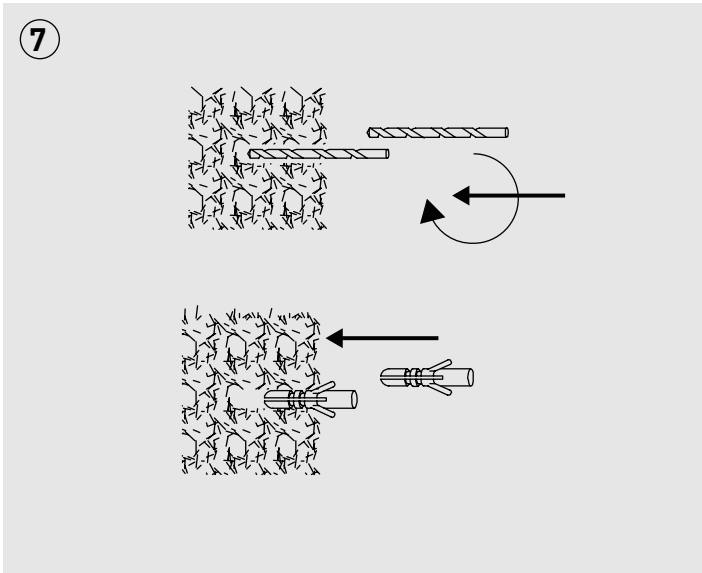

Tech Help Line

UK - **0330 0249 279**

Non UK - **+44 (0)1952 238 100**

Supplied by LUCECO

Stafford Park 1, Telford, Shropshire,
England, TF3 3BD

Visit our website at www.luceco.com

Servicio de asistencia telefónica

UK - **0330 0249 279**

Non UK - **+34 93 829 55 74**

(EU) Luceco SE

C/ Bobinadora 1-5
08302 Mataró Spain

Visite nuestra web en www.luceco.com