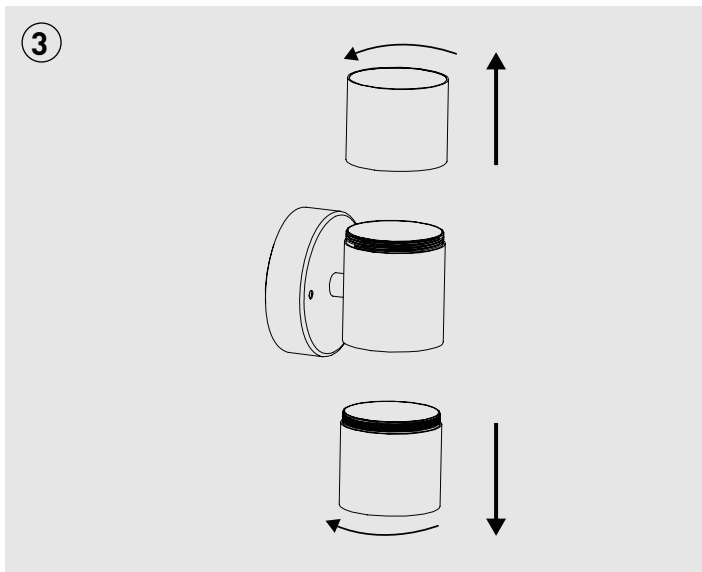

EXTERIOR DECORATIVE STAINLESS STEEL UP/DOWN GU10 WALL LIGHT

Part Code	Input Voltage	Lamp Compatibility	Max Wattage
LEXDSSUDxx	220-240V ~ 50/60Hz	GU10	2x35W

ACCESSORIES:

Tech Help Line
UK - **0330 0249 279**
Non UK - **+44 (0)1952 238 100**
Supplied by LUCECO
Stafford Park 1, Telford, Shropshire,
England, TF3 3BD
Visit our website at www.luceco.com

Servicio de asistencia telefónica
UK - **0330 0249 279**
Non UK - **+34 93 829 55 74**
(EU) Luceco SE
C/ Bobinadora 1-5
08302 Mataró Spain
Visite nuestra web en www.luceco.com