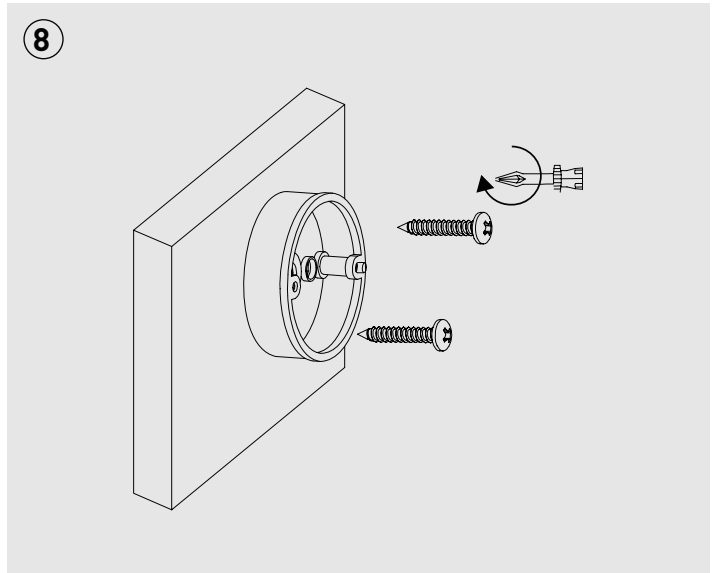

Tech Help Line

UK - **0330 0249 279**

Non UK - **+44 (0)1952 238 100**

Supplied by LUCECO

Stafford Park 1, Telford, Shropshire,
England, TF3 3BD

Visit our website at www.luceco.com

Servicio de asistencia telefónica

UK - **0330 0249 279**

Non UK - **+34 93 829 55 74**

(EU) Luceco SE

C/ Bobinadora 1-5
08302 Mataró Spain

Visite nuestra web en www.luceco.com