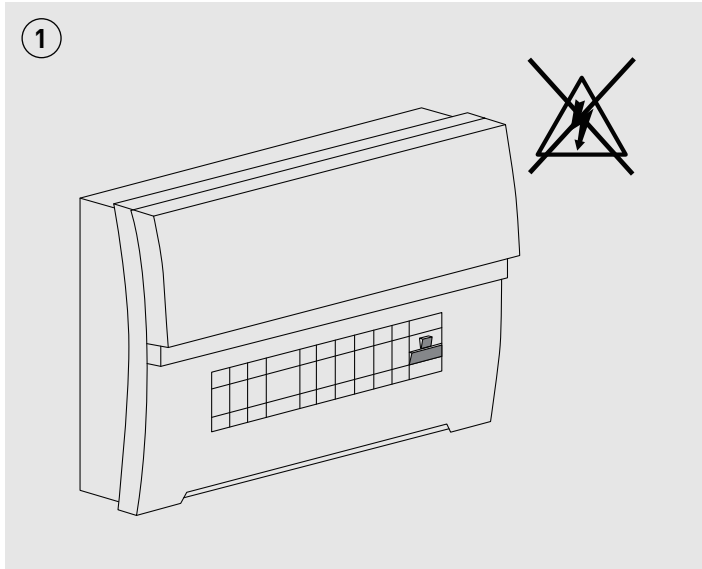

EXTERIOR DECORATIVE STAINLESS STEEL UP/DOWN GU10 WALL LIGHT

Part Code	Input Voltage	Lamp Compatibility	Max Wattage
LEXDSSUDxx	220-240V ~ 50/60Hz	GU10	2x35W

ACCESSORIES:

Tech Help Line
UK - **0330 0249 279**
Non UK - **+44 (0)1952 238 100**
Supplied by LUCECO
Stafford Park 1, Telford, Shropshire,
England, TF3 3BD
Visit our website at www.luceco.com

Servicio de asistencia telefónica
UK - **0330 0249 279**
Non UK - **+34 93 829 55 74**
(EU) Luceco SE
C/ Bobinadora 1-5
08302 Mataró Spain
Visite nuestra web en www.luceco.com