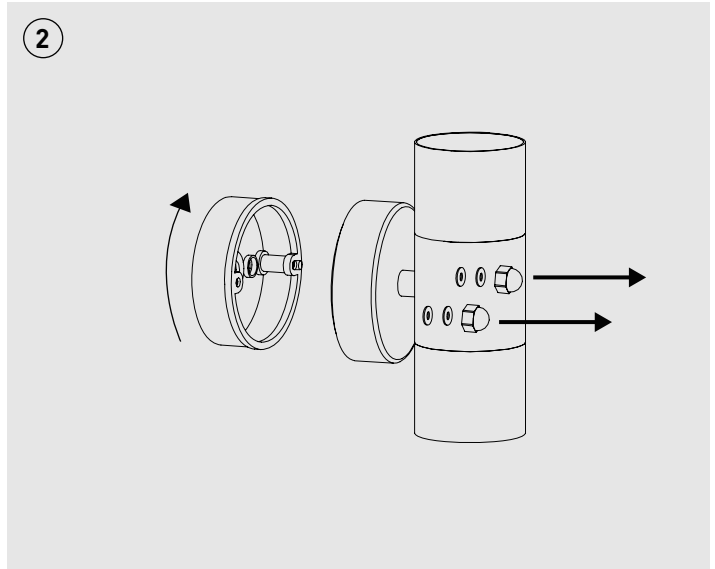

EXTERIOR DECORATIVE STAINLESS STEEL UP/DOWN GU10 WALL LIGHT

Part Code	Input Voltage	Lamp Compatibility	Max Wattage
LEXDSSUDxx	220-240V ~ 50/60Hz	GU10	2x35W

ACCESSORIES:

Tech Help Line
UK - **0330 0249 279**
Non UK - **+44 (0)1952 238 100**
Supplied by LUCECO
Stafford Park 1, Telford, Shropshire,
England, TF3 3BD
Visit our website at www.luceco.com

Servicio de asistencia telefónica
UK - **0330 0249 279**
Non UK - **+34 93 829 55 74**
(EU) Luceco SE
C/ Bobinadora 1-5
08302 Mataró Spain
Visite nuestra web en www.luceco.com