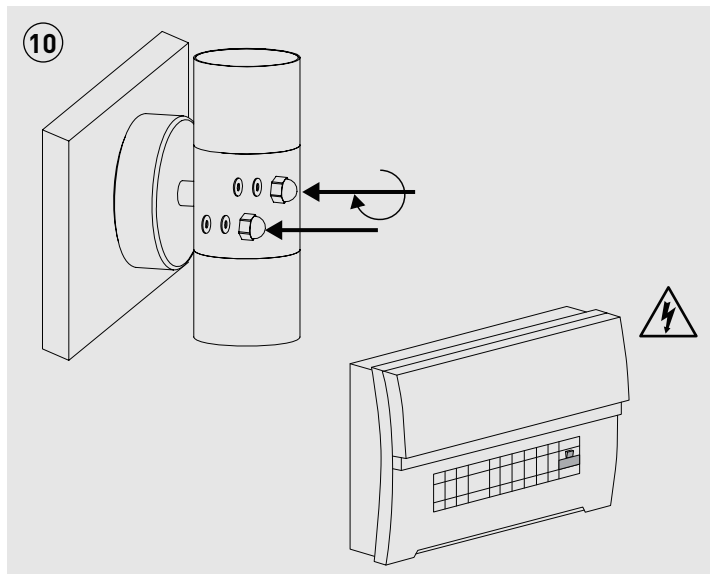

Tech Help Line

UK - **0330 0249 279**

Non UK - **+44 (0)1952 238 100**

Supplied by LUCECO

Stafford Park 1, Telford, Shropshire,
England, TF3 3BD

Visit our website at www.luceco.com

Servicio de asistencia telefónica

UK - **0330 0249 279**

Non UK - **+34 93 829 55 74**

(EU) Luceco SE

C/ Bobinadora 1-5
08302 Mataró Spain

Visite nuestra web en www.luceco.com