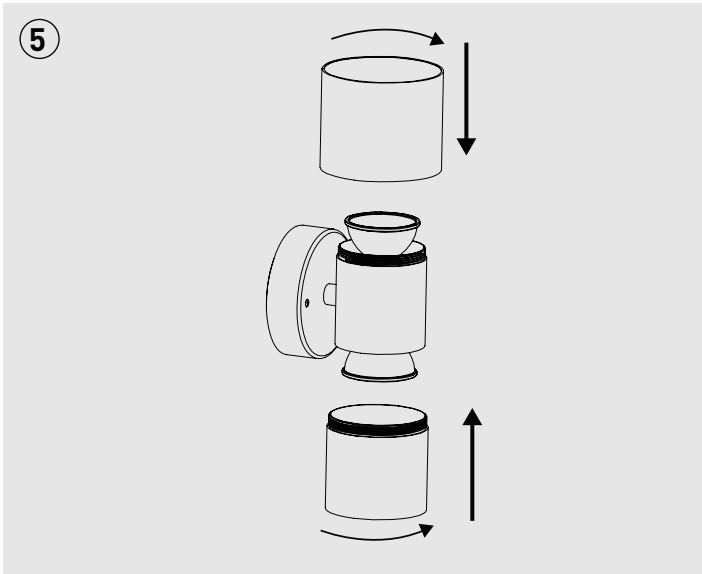

Tech Help Line

UK - **0330 0249 279**

Non UK - **+44 (0)1952 238 100**

Supplied by LUCECO

Stafford Park 1, Telford, Shropshire,
England, TF3 3BD

Visit our website at www.luceco.com

Servicio de asistencia telefónica

UK - **0330 0249 279**

Non UK - **+34 93 829 55 74**

(EU) Luceco SE

C/ Bobinadora 1-5
08302 Mataró Spain

Visite nuestra web en www.luceco.com