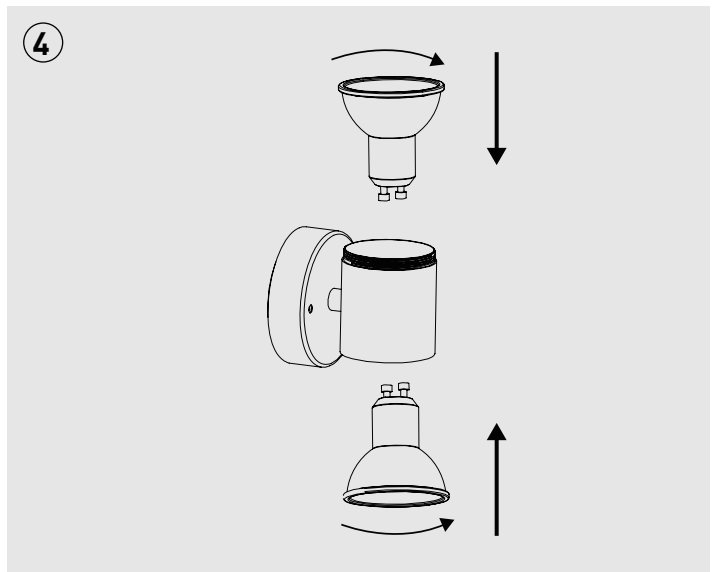

EXTERIOR DECORATIVE STAINLESS STEEL UP/DOWN GU10 WALL LIGHT

Part Code	Input Voltage	Lamp Compatibility	Max Wattage
LEXDSSUDxx	220-240V ~ 50/60Hz	GU10	2x35W

ACCESSORIES:

Tech Help Line
UK - **0330 0249 279**
Non UK - **+44 (0)1952 238 100**
Supplied by LUCECO
Stafford Park 1, Telford, Shropshire,
England, TF3 3BD
Visit our website at www.luceco.com

Servicio de asistencia telefónica
UK - **0330 0249 279**
Non UK - **+34 93 829 55 74**
(EU) Luceco SE
C/ Bobinadora 1-5
08302 Mataró Spain
Visite nuestra web en www.luceco.com