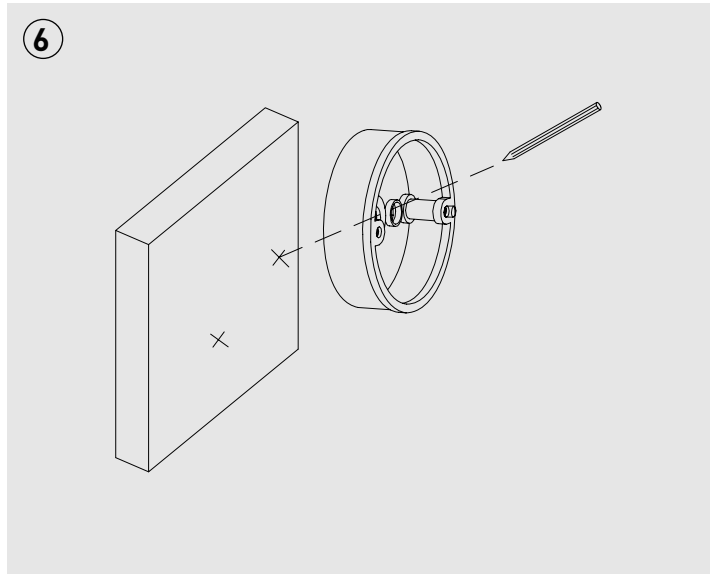

Tech Help Line

UK - **0330 0249 279**

Non UK - **+44 (0)1952 238 100**

Supplied by LUCECO

Stafford Park 1, Telford, Shropshire,
England, TF3 3BD

Visit our website at www.luceco.com

Servicio de asistencia telefónica

UK - **0330 0249 279**

Non UK - **+34 93 829 55 74**

(EU) Luceco SE

C/ Bobinadora 1-5
08302 Mataró Spain

Visite nuestra web en www.luceco.com