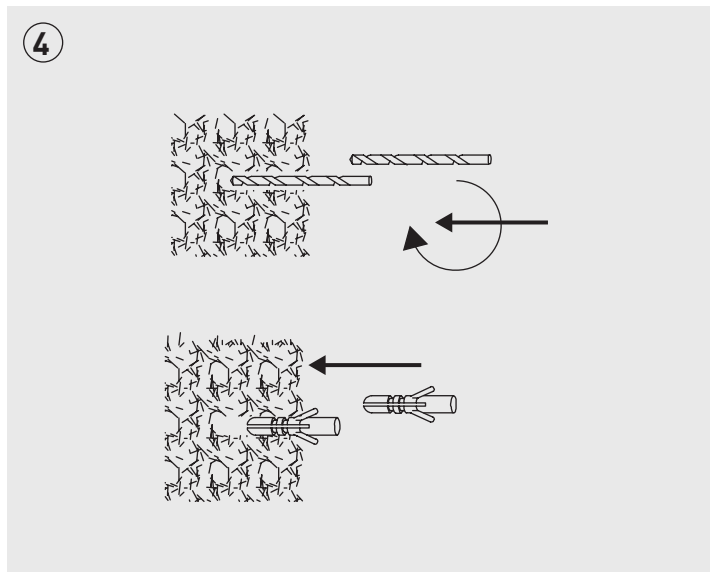

EXTERIOR DECORATIVE IP54 LED STAINLESS STEEL FIXED WALL LIGHT

Part Code	Input Voltage	Lamp Compatibility	Max Wattage
LEXDSSFxx	220-240V ~ 50/60Hz	GU10	35W

ACCESSORIES:

x2

x2

Tech Help Line

UK - 0330 0249 279
Non UK - +44 (0)1952 238 100

Supplied by LUCECO
Stafford Park 1, Telford, Shropshire,
England, TF3 3BD

Visit our website at www.luceco.com

Servicio de asistencia telefónica

UK - 0330 0249 279
Non UK - +34 93 829 55 74

(EU) Luceco SE
C/ Bobinadora 1-5
08302 Mataró Spain

Visite nuestra web en www.luceco.com