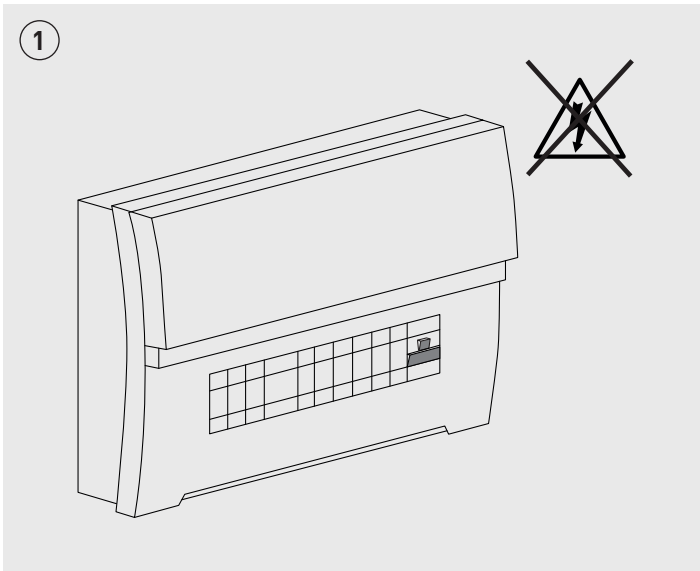

EXTERIOR DECORATIVE IP54 LED STAINLESS STEEL FIXED WALL LIGHT

Part Code	Input Voltage	Lamp Compatibility	Max Wattage
LEXDSSFxx	220-240V ~ 50/60Hz	GU10	35W

ACCESSORIES:

x2

x2

Tech Help Line

UK - 0330 0249 279
Non UK - +44 (0)1952 238 100

Supplied by LUCECO
Stafford Park 1, Telford, Shropshire,
England, TF3 3BD

Visit our website at www.luceco.com

Servicio de asistencia telefónica

UK - 0330 0249 279
Non UK - +34 93 829 55 74

(EU) Luceco SE
C/ Bobinadora 1-5
08302 Mataró Spain

Visite nuestra web en www.luceco.com