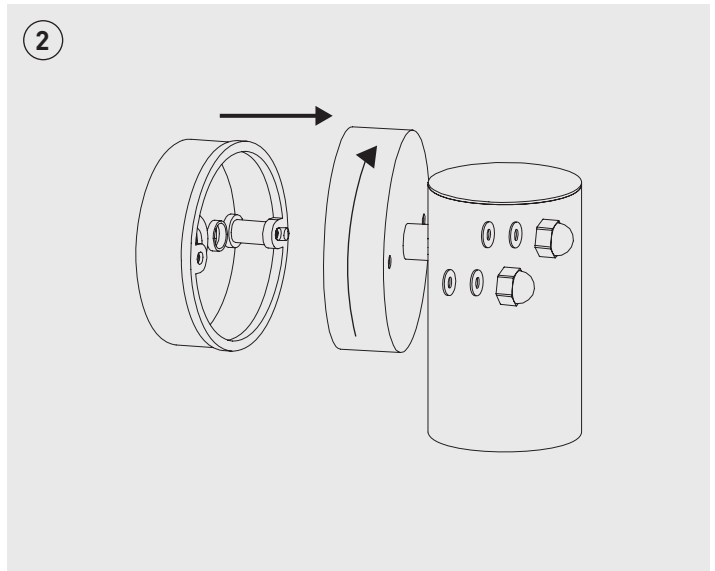

EXTERIOR DECORATIVE IP54 LED STAINLESS STEEL FIXED WALL LIGHT

Part Code	Input Voltage	Lamp Compatibility	Max Wattage
LEXDSSFxx	220-240V ~ 50/60Hz	GU10	35W

ACCESSORIES:

x2

x2

Tech Help Line

UK - 0330 0249 279
Non UK - +44 (0)1952 238 100

Supplied by LUCECO
Stafford Park 1, Telford, Shropshire,
England, TF3 3BD

Visit our website at www.luceco.com

Servicio de asistencia telefónica

UK - 0330 0249 279
Non UK - +34 93 829 55 74

(EU) Luceco SE
C/ Bobinadora 1-5
08302 Mataró Spain

Visite nuestra web en www.luceco.com