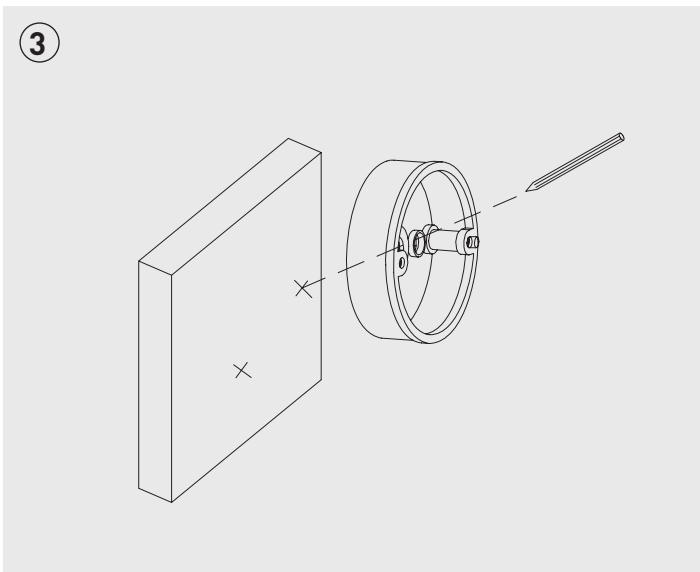

EXTERIOR DECORATIVE IP54 LED STAINLESS STEEL FIXED WALL LIGHT

Part Code	Input Voltage	Lamp Compatibility	Max Wattage
LEXDSSFxx	220-240V ~ 50/60Hz	GU10	35W

ACCESSORIES:

x2

x2

Tech Help Line

UK - 0330 0249 279
Non UK - +44 (0)1952 238 100

Supplied by LUCECO
Stafford Park 1, Telford, Shropshire,
England, TF3 3BD

Visit our website at www.luceco.com

Servicio de asistencia telefónica

UK - 0330 0249 279
Non UK - +34 93 829 55 74

(EU) Luceco SE
C/ Bobinadora 1-5
08302 Mataró Spain

Visite nuestra web en www.luceco.com