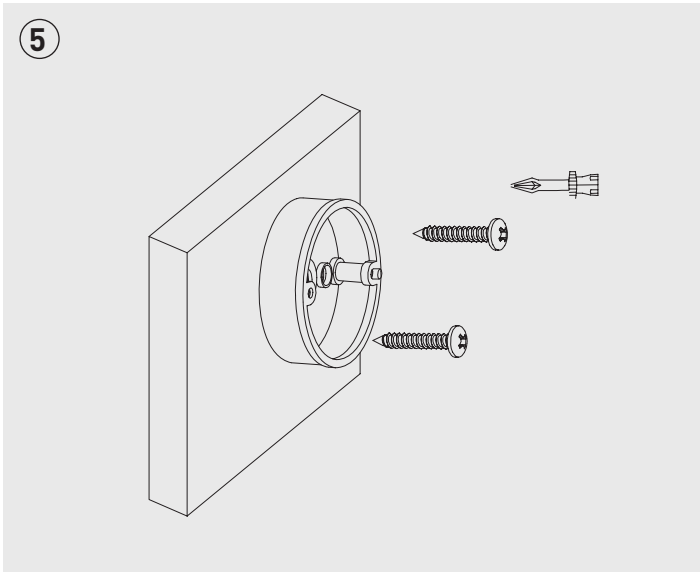

Tech Help Line

UK - **0330 0249 279**

Non UK - **+44 (0)1952 238 100**

Supplied by LUCECO
Stafford Park 1, Telford, Shropshire,
England, TF3 3BD

Visit our website at www.luceco.com

Servicio de asistencia telefónica

UK - **0330 0249 279**

Non UK - **+34 93 829 55 74**

(EU) Luceco SE
C/ Bobinadora 1-5
08302 Mataró Spain

Visite nuestra web en www.luceco.com