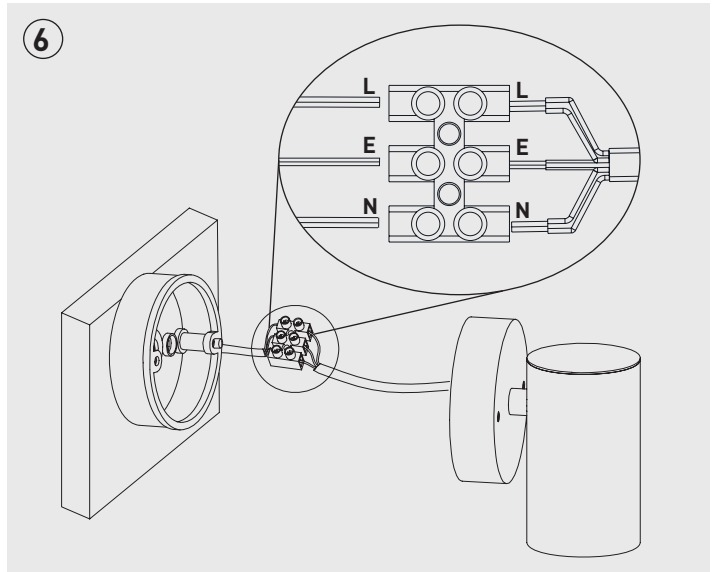

Tech Help Line

UK - **0330 0249 279**

Non UK - **+44 (0)1952 238 100**

Supplied by LUCECO
Stafford Park 1, Telford, Shropshire,
England, TF3 3BD

Visit our website at www.luceco.com

Servicio de asistencia telefónica

UK - **0330 0249 279**

Non UK - **+34 93 829 55 74**

(EU) Luceco SE
C/ Bobinadora 1-5
08302 Mataró Spain

Visite nuestra web en www.luceco.com