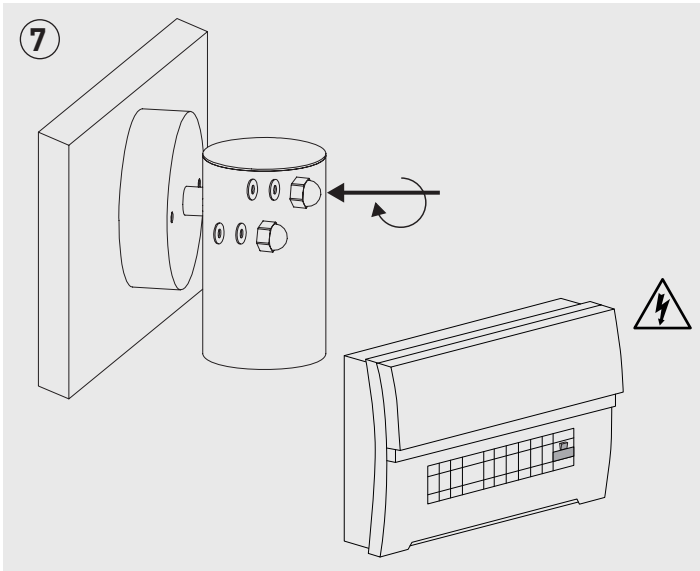

Tech Help Line

UK - **0330 0249 279**

Non UK - **+44 (0)1952 238 100**

Supplied by LUCECO
Stafford Park 1, Telford, Shropshire,
England, TF3 3BD

Visit our website at www.luceco.com

Servicio de asistencia telefónica

UK - **0330 0249 279**

Non UK - **+34 93 829 55 74**

(EU) Luceco SE
C/ Bobinadora 1-5
08302 Mataró Spain

Visite nuestra web en www.luceco.com