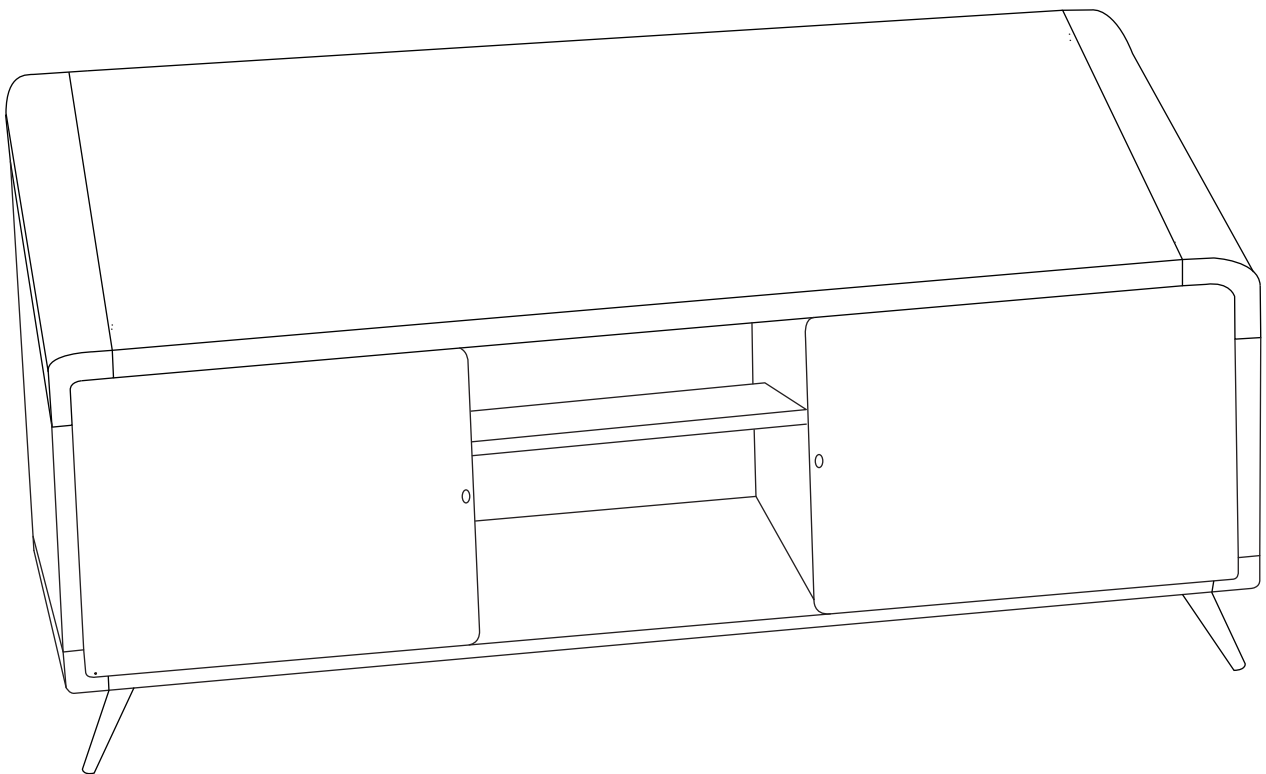

Hi there,

lloyd Est.
1919
pascal
we love home

Meet your new
Lloyd Pascal

TV Unit with Rattan Doors

Customer Helpline

If you need help or have damaged or missing parts, call our customer helpline
0121 776 5720 or visit our website at www.lloydpascal.com