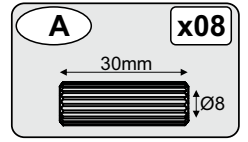

PARTS LIST

FOR DAMAGED/REPLACEMENT PARTS

Please visit

www.coreproducts.co.uk/parts

BATCH NUMBER **2024/0605**

PLEASE RETAIN THIS LEAFLET ALONG WITH YOUR DELIVERY NOTE/ RECEIPT FOR FUTURE REFERENCE

03

04

06

07

08

180°

2x

2x

B **x08**

1/4" x 80