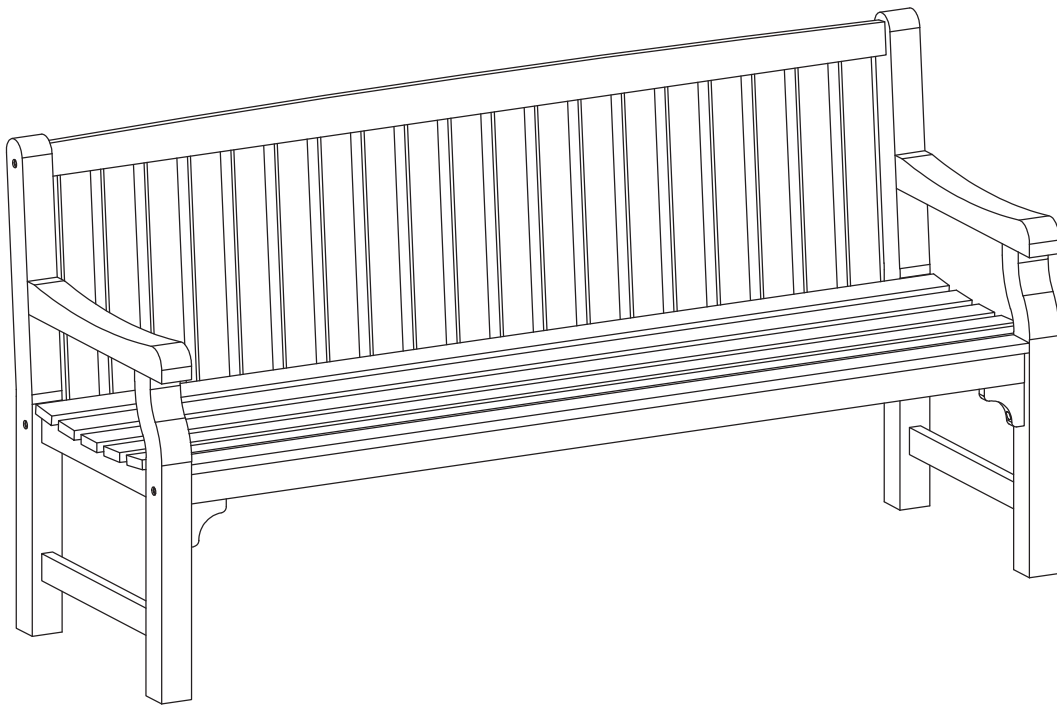

## Sofia Large 3-Seater Bench (1800mm)

**THIS PRODUCT IS FOR DOMESTIC USE ONLY.**

**FURNITURE SHOULD BE COVERED/STORED WHILST NOT IN USE TO  
PROLONG ITS LONGEVITY.**

**(IT SHOULD ALSO BE COVERED IN ADVERSE WEATHER.)**