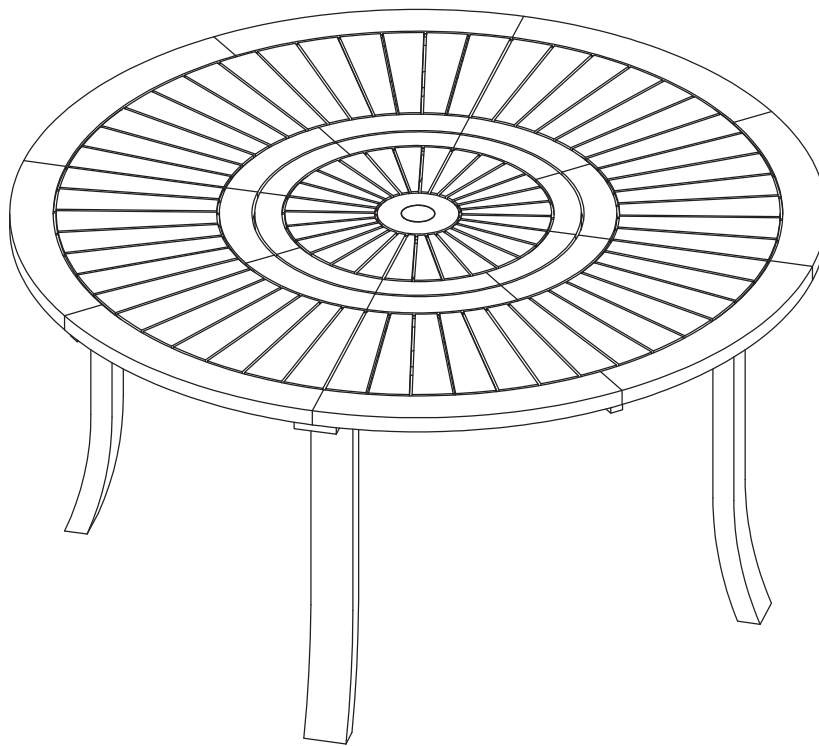

Assembly Manual

Maris 6-Seater Round Dining Table With Wooden Lazy Susan

THIS PRODUCT IS FOR DOMESTIC USE ONLY.

**FURNITURE SHOULD BE COVERED/STORED WHILST NOT IN USE TO
PROLONG ITS LONGEVITY.**

(IT SHOULD ALSO BE COVERED IN ADVERSE WEATHER.)

**IMPORTANT, PLEASE RETAIN FOR FUTURE REFERENCE
READ CAREFULLY**

Parts List

A*1

B*4

C*1

N*8

SW*8

FW*8