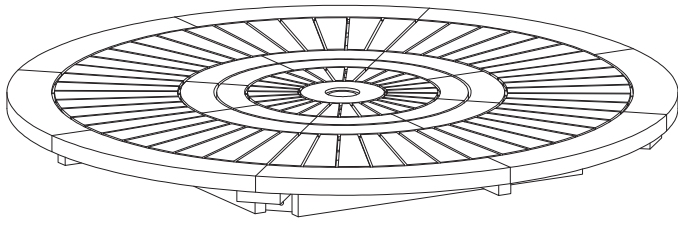

Assembly Manual

Maris 6-Seater Round Dining Table With Wooden Lazy Susan

THIS PRODUCT IS FOR DOMESTIC USE ONLY.

**FURNITURE SHOULD BE COVERED/STORED WHILST NOT IN USE TO
PROLONG ITS LONGEVITY.**

(IT SHOULD ALSO BE COVERED IN ADVERSE WEATHER.)

**IMPORTANT, PLEASE RETAIN FOR FUTURE REFERENCE
READ CAREFULLY**

Parts List

A*1

B*4

C*1

N*8

SW*8

FW*8

SP*1

Touch-Up Paint Bottle
TP*1

Exploded View

Assembly Steps

1

②

Levelling Screw