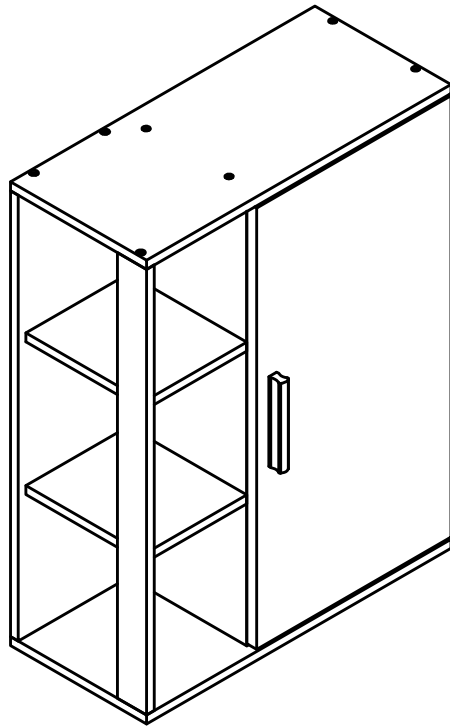

Assembly instructions

Thank you for buying the Cassino Wall Cabinet
Please read all instructions carefully before attempting assembly.

Assembly instructions

Item no.	Reference Image	Qty.
①		×1
②		×1
③		×1
④		×1
⑤		×1
⑥		×1
⑦		×2
⑧		×1
⑨		×1

Item no.	Reference Image	Qty.
⑩		×1
⑪		×1
⑫		×1