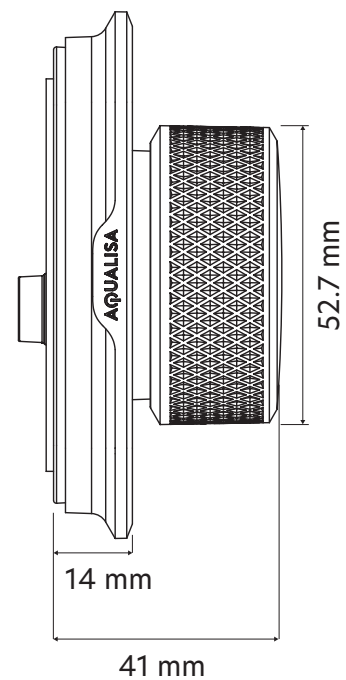

## S2 SMART SHOWER WIRED REMOTE

Chrome / Matt Black / Brushed Brass / Gunmetal Grey

S2C.R

S2MB.R

S2BB.R

S2GG.R

### DIMENSIONAL DRAWINGS

### TECHNICAL SPECIFICATIONS

Features	Wired
	Activates and diverts smart shower and baths up to 10m away from the SMARTVALVE™, with lit temperature control*
	Metal faceplate and dial
	Warm and ready indicator
	Simple, push button functionality
	On/off and temperature control
Guarantee period	2-year guarantee