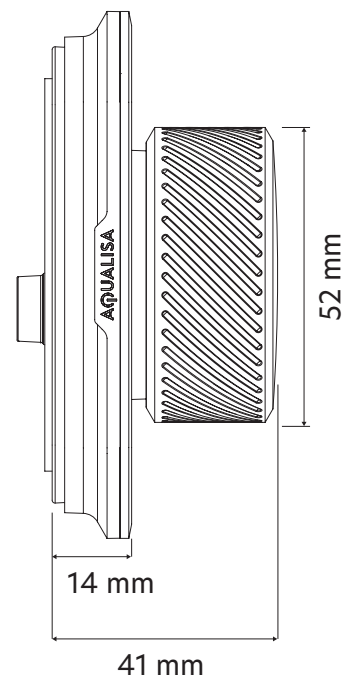

### DIMENSIONAL DRAWINGS

### TECHNICAL SPECIFICATIONS

Features	Wired
	Activates and diverts smart shower and baths up to 10m away from the SMARTVALVE™, with lit temperature control*
	Glass faceplate and metal dial
	Warm and ready indicator
	Simple, push button functionality
	Multi-function including on/off and temperature control
Guarantee period	2-year guarantee
Approvals	CE Marking
	UKCA
	BEAB