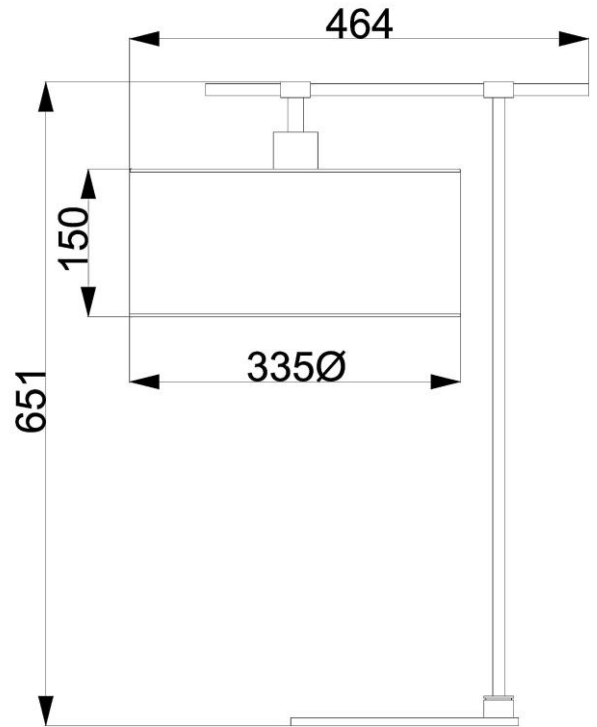

BRAND: Balance DBG
STYLE: Table Lamp

1. Item Code complete	BALANCE/TL DBG	23. Riser other details	N/a
2. Item code base		24. Shade width (mm)	335
3. Item code shade	LS3036	25. Shade height (mm)	150
4. Tested?	No	26. Shade depth (mm)	335
5. Final sign-off sample done?	Yes	27. Shade outer material	Grey Faux Silk
6. Category	Indoor	28. Shade inner material	White Laminate Backing
7. Type	Table Lamp	29. Finial material and finish	N/a
8. Base material & finish	Steel with Dark Brown Paint	30. Finial other details	N/a
9. Class	2	31. Gimbal finish	N/a
10. Voltage	230v	32. Gimbal other details	N/a
11. Wattage	Max 60w	33. Sharp harp material and finish	N/a
12. Lamp Holder Type	Black Plastic E27	34. Shade harp other details	N/a
13. No. of lamps	1	35. Power Cable Core, Colour & length (mm)	2 Core Black cable, double insulated, 1700mm
14. Lamps supplied?	No	36. Switch Type and location	Black Inline Switch 200mm from base
15. Dimmable?	No	37. Plug Type and Colour	Black UK 3 Pin Plug
16. Overall Width/Diameter (mm)	335	38. Earth arrangement	Not Earthed
17. Overall Height (mm)	651	39. Product Weight (kg)	3.6
18. Overall Depth (mm)	464	40. Carton Dimensions (mm)	Tbc
19. Base width (mm)	210	42. Gross Weight (kg)	Tbc
20. Base height (mm)	651	42. Carton UK code	Tbc
21. Base depth (mm)	385	43. Notes 1	
22. Riser material and finish	N/a	44. Notes 2	