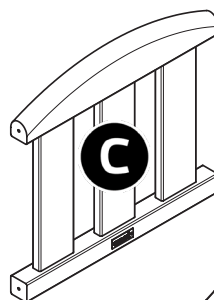

Caroline Companion Seat (K) Assembly Instructions

Requires 2 Person assembly

Tools required: M5 Allen Key (Provided) , Corded / Cordless Drill,

Pozi-drive Bit / Screwdriver

(All screw holes to be pre-drilled)

Please take a few moments to check all pack contents listed

Caroline Companion Seat (K) Pack List			
Part Code	Item	Description	Quantity
46430	A	Seat Assembly	2
46431	B	Side Assembly	4
46432	C	Back Assembly	2
46433	D	Shelf Assembly	2

Code - 46434 Caroline Companion Seat (K) Fixings List		
Item	Description	Quantity
1	M5 X 60mm Screws	8
2	M5 X 80mm Hex Screws	8
3	M5 X 100mm Hex Screws	8
4	M5 Allen Key	1

80mm Hex Screws