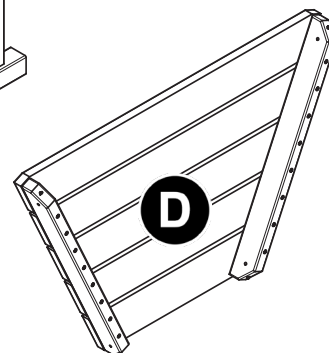

Caroline Companion Seat (K) Assembly Instructions

Requires 2 Person assembly

Tools required: M5 Allen Key (Provided) , Corded / Cordless Drill,

Pozi-drive Bit / Screwdriver

(All screw holes to be pre-drilled)

Please take a few moments to check all pack contents listed

Caroline Companion Seat (K) Pack List			
Part Code	Item	Description	Quantity
46430	A	Seat Assembly	2
46431	B	Side Assembly	4
46432	C	Back Assembly	2
46433	D	Shelf Assembly	2

Code - 46434 Caroline Companion Seat (K) Fixings List		
Item	Description	Quantity
1	M5 X 60mm Screws	8
2	M5 X 80mm Hex Screws	8
3	M5 X 100mm Hex Screws	8
4	M5 Allen Key	1

80mm Hex Screws