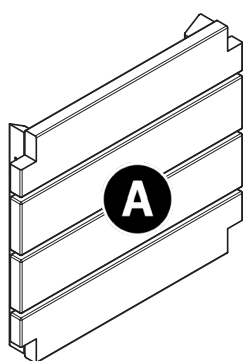

Caroline Companion Seat (K) Assembly Instructions

Requires 2 Person assembly

Tools required: M5 Allen Key (Provided) , Corded / Cordless Drill,

Pozi-drive Bit / Screwdriver

(All screw holes to be pre-drilled)

Please take a few moments to check all pack contents listed

Caroline Companion Seat (K) Pack List			
Part Code	Item	Description	Quantity
46430	A	Seat Assembly	2
46431	B	Side Assembly	4
46432	C	Back Assembly	2
46433	D	Shelf Assembly	2

Code - 46434 Caroline Companion Seat (K) Fixings List		
Item	Description	Quantity
1	M5 X 60mm Screws	8
2	M5 X 80mm Hex Screws	8
3	M5 X 100mm Hex Screws	8
4	M5 Allen Key	1

80mm Hex Screws