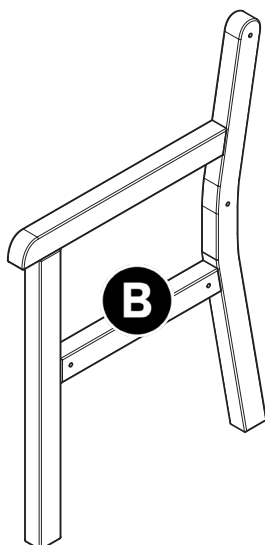

Caroline Companion Seat (K) Assembly Instructions

Requires 2 Person assembly

Tools required: M5 Allen Key (Provided) , Corded / Cordless Drill,

Pozi-drive Bit / Screwdriver

(All screw holes to be pre-drilled)

Please take a few moments to check all pack contents listed

Caroline Companion Seat (K) Pack List			
Part Code	Item	Description	Quantity
46430	A	Seat Assembly	2
46431	B	Side Assembly	4
46432	C	Back Assembly	2
46433	D	Shelf Assembly	2

Code - 46434 Caroline Companion Seat (K) Fixings List		
Item	Description	Quantity
1	M5 X 60mm Screws	8
2	M5 X 80mm Hex Screws	8
3	M5 X 100mm Hex Screws	8
4	M5 Allen Key	1

80mm Hex Screws