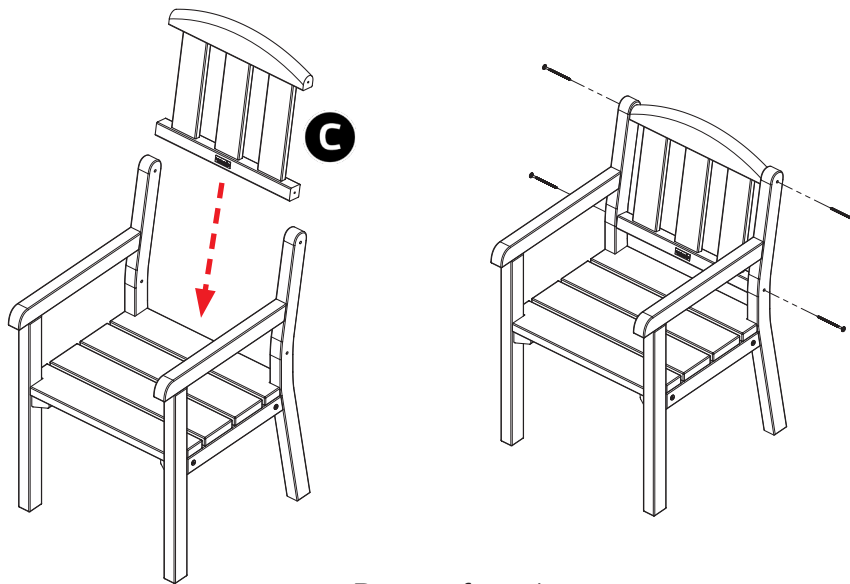

Repeat for other seat

2

100mm x4