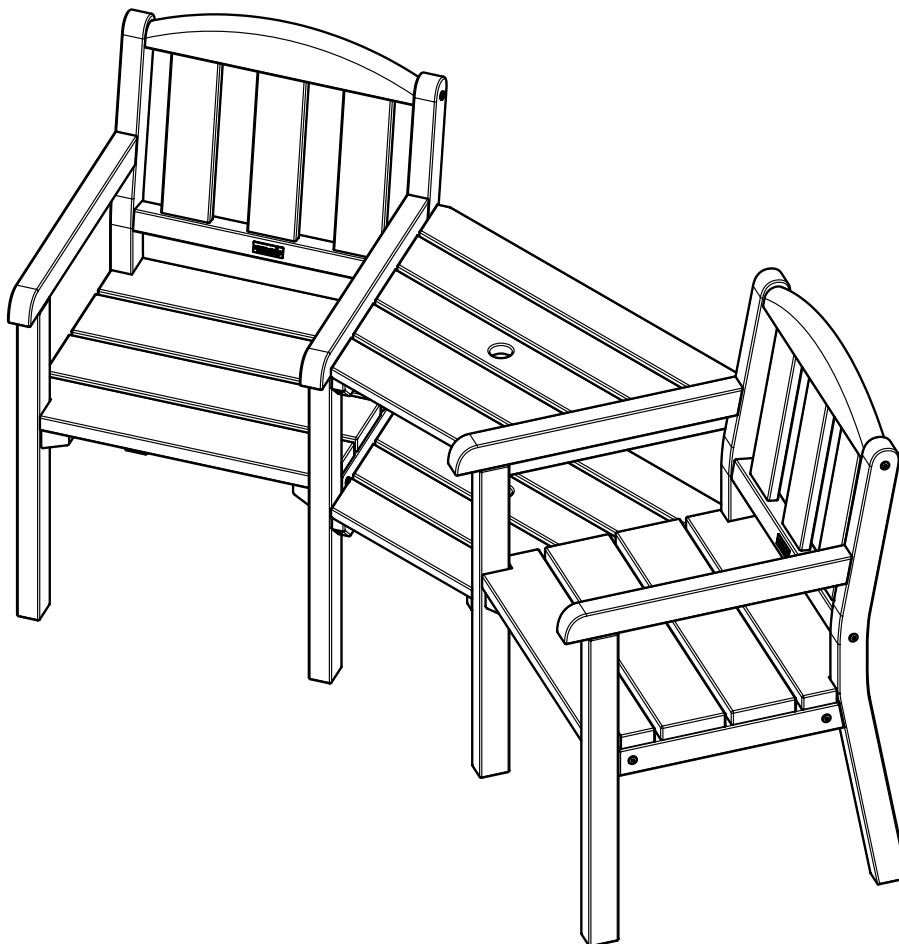

Assembly Instructions

Caroline Companion Seat (K)

Code: 46429

V11 24

(W x D x H) 1.90m x 0.82m x 0.97m

ONLINE ASSEMBLY VIDEO AVAILABLE
Please scan the QR code or visit zestoutdoorliving.co.uk/assembly-search/

The changing seasons in each year of growth create characteristics unique to each tree - and to every piece of timber. Branches create an embedded mark in the tree trunk, resulting in a knot. Knots are a unique and natural feature which tells the story of the tree.