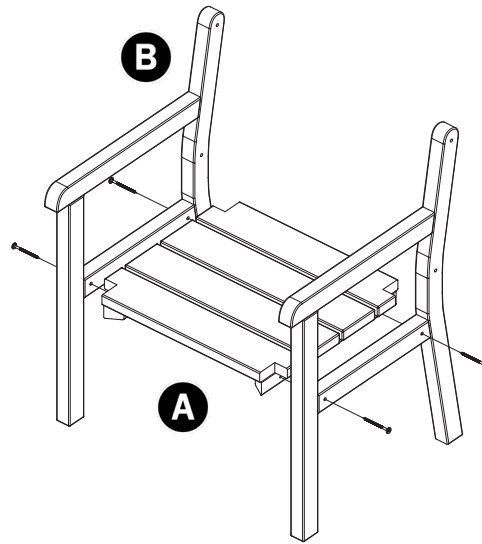

M5 Allen Key

60mm Screws

This product is made from pressure-treated timber. It should not be painted or coated with any other treatment until at least 6 months after purchase

1

80mm x4

Repeat for other seat