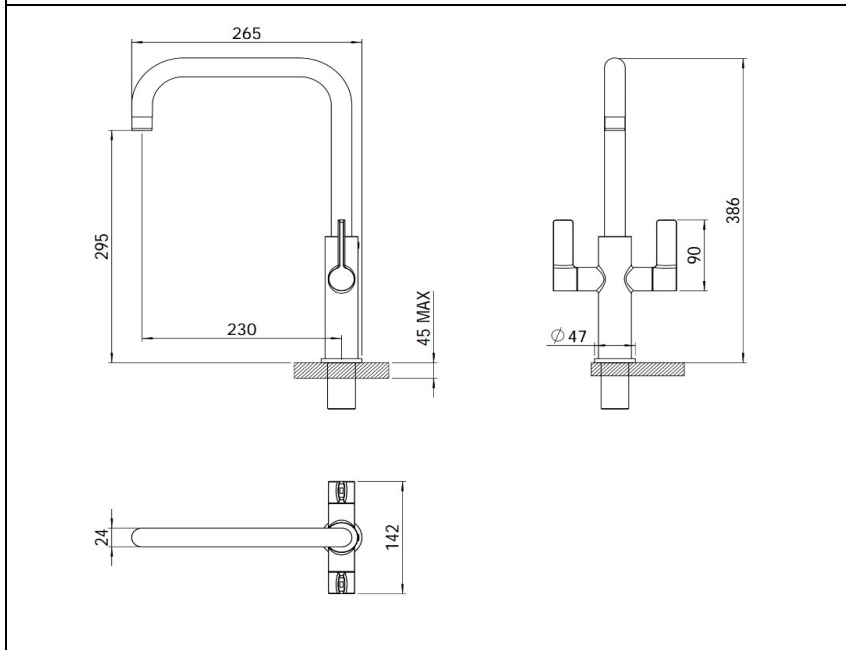

JERONI HORIZONTAL
922103 – TWIN HANDLE KITCHEN

Specification

Finish	Gunmetal
Body	Brass
Fittings	Easy Fix System
Connection	M10 - DN8 Flexible hoses with 1/2" BSP thread ends
Min dynamic pressure	0.1
Max dynamic pressure	6
Max static pressure	16
Max water temperature	60°C

Flow rates

Pressure	0.1	0.5	1	3
Aerator				
F/Straight	0.7	10.9	17	29.2

All Pressures in Bar. All flow in L/Min.
 Dimensions supplied are nominal and subject to tolerance.
 Inclusion or restrictors (sold separately unless stated) will affect flow rate result.
 Performance details are based on trials under test conditions and for guidance only.
 The Company reserves the right to change product specification without prior notice.