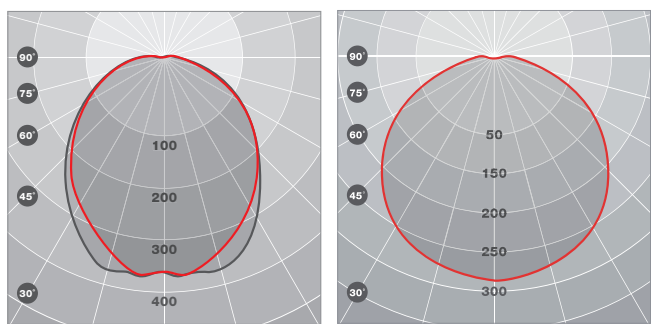

LIGHT DISTRIBUTION

cd/klm
— C0 / C180

η = 100%

cd/klm
— C0 / C180

η = 100%

Clear Diffuser

Opal Diffuser

Photometric files at www.fernhoward.com