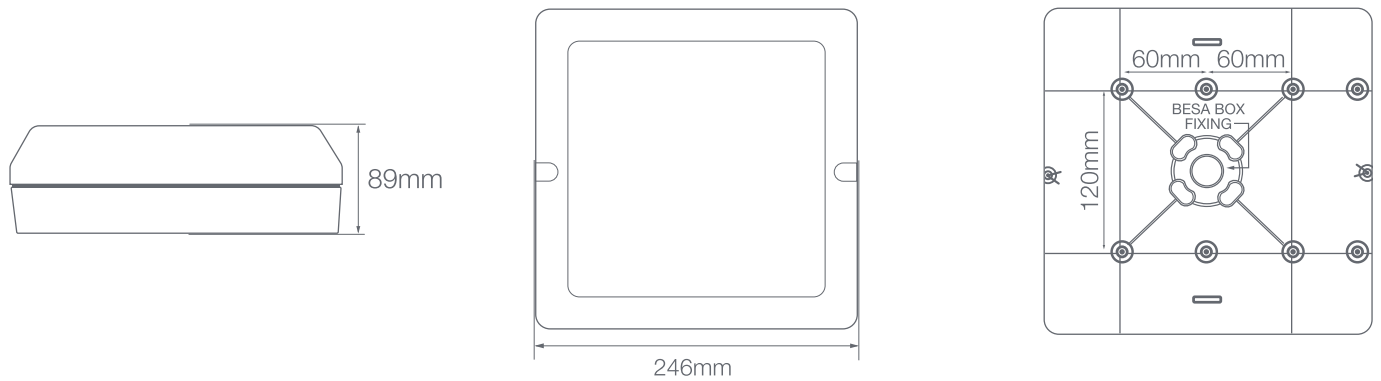

TECHNICAL INFORMATION

Dimensions:

246 x 246 x 89mm

Weight:

1.3kg

Mounting type:

Wall

Ceiling