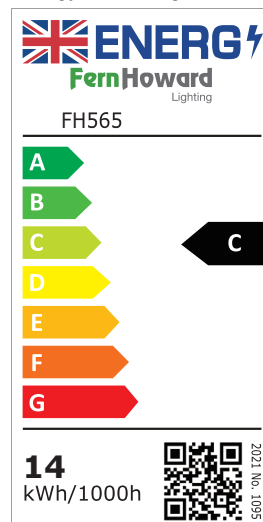

Eco Mini-Max

Multiple wattage 3 CCT LED Bulkhead

Highly energy efficient and vandal resistant, the Mini-Max is IP65 rated with a screwed down polycarbonate diffuser and rigidly constructed polycarbonate base.

KEY FEATURES:

Selectable CCT
2700K/4000K
/6500K

Selectable wattage
11W/14W/19W

50,000 hours
Lifespan (L80)

IP 65 + IK 10
Waterproof &
Vandal resistant

Hinged gear tray
for easy installation

Efficacy of light source
up to 150 lm/w

LIGHT DISTRIBUTION

cd/klm
— C0 / C180

η = 100%

cd/klm
— C0 / C180

η = 100%

Clear Diffuser

Opal Diffuser

Photometric files at www.fernhoward.com

STANDARDS

Energy label of light source

ORDERING GUIDE

Standard Product Code											Lumen Output lm (4000K)	Wattage W	Efficacy lm/W
Base Colour	Diffuser Option	DALI	Dimming	3hr Emergency	Self-Test	DALI Emergency	Microwave Sensor	Photozell					
Eco Mini-Max LED Bulkhead													
FH565-	B/W	CL	DA	DIM		EM	AT	DAEM	MS	PH	1600	11	145
											2100	14	150
											2600	19	137
	B/W	OP	DA	DIM		EM	AT	DAEM	MS	PH	1300	11	118
											1600	14	114
											2200	19	116