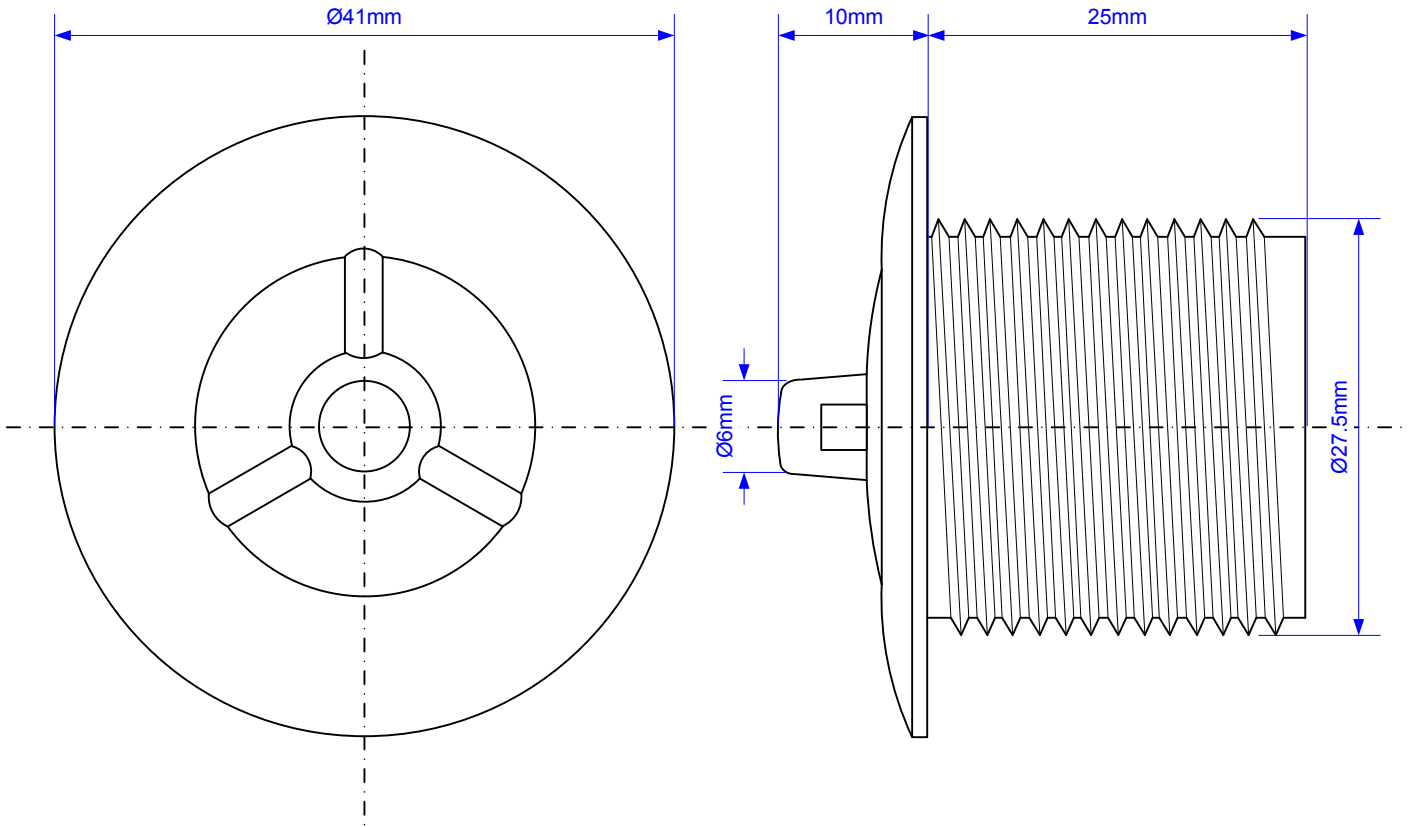

Code:

S/GRID-25CB-CP

© McALPINE
14/09/11

DRAWN BY ELLEN McLELLAN	REVISED 12/04/2017 (RM)	FILENAME S-GRID-25CB-CP.VSD
Chrome Plated	SCALE 2: 1	DATE 12/04/2017