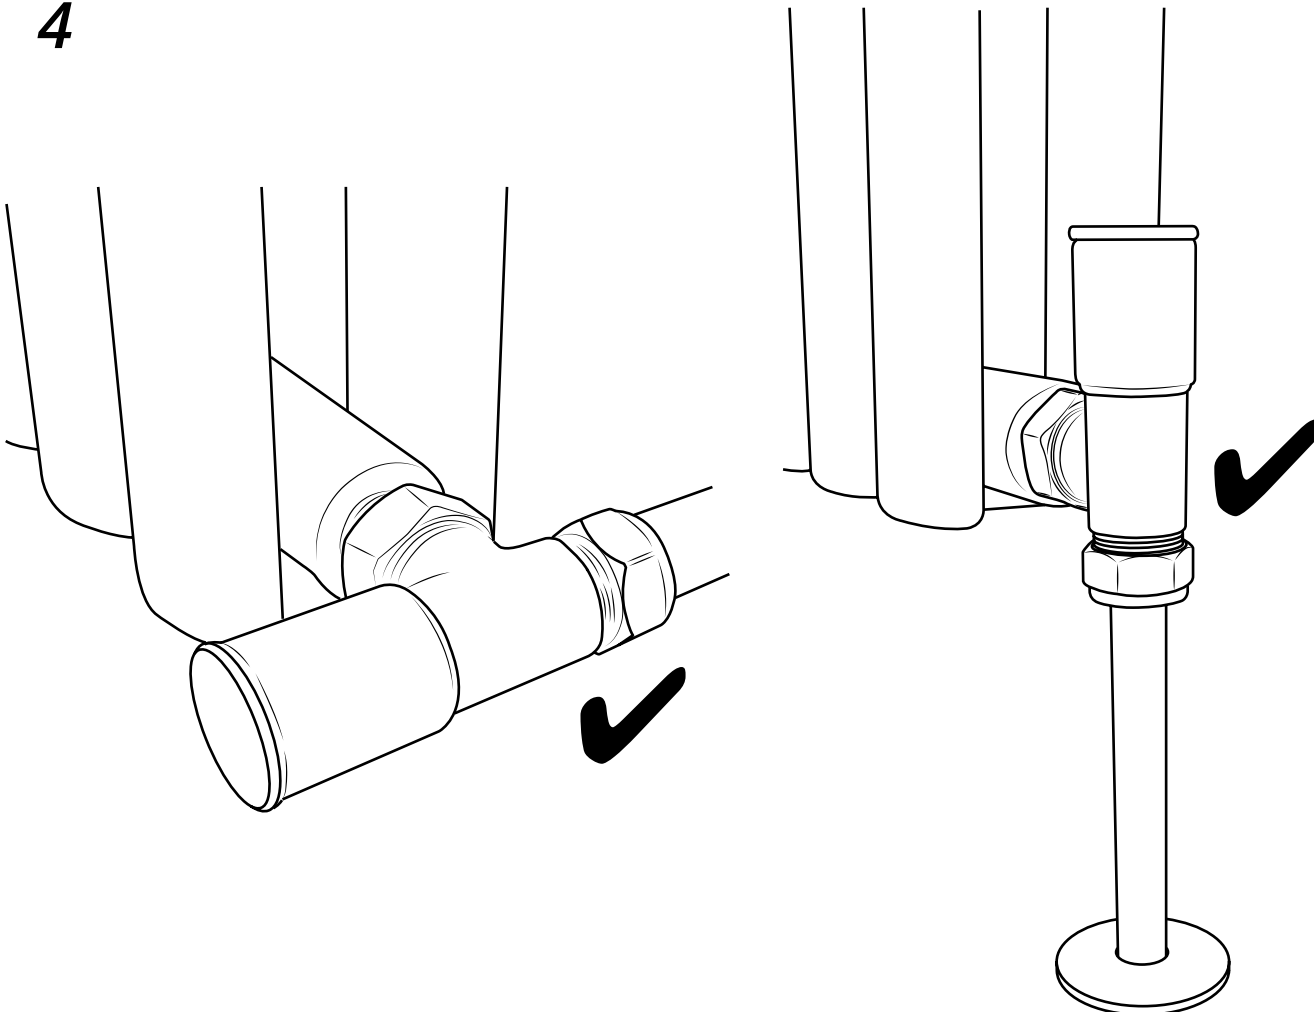

Angled Manual Valves

 Style may vary

Installation Guide

Other Information

Valve installation advice:

Please ensure that your radiator valves are fitted as per the below diagrams ensuring that a bleed point always remains at the top of the unit.

For further information on installing your radiator valves, please consult the instructions provided with them.

Tools required for installing:

Installation

Parts included:

1

2

3

4