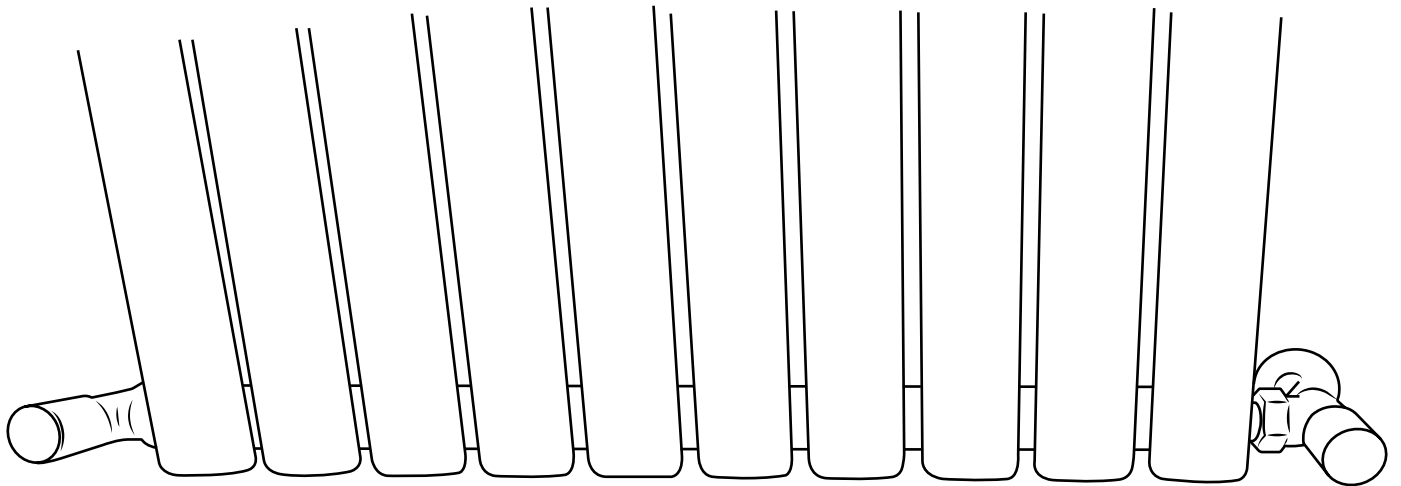

Angled Manual Valves

 Style may vary

Installation Guide

Other Information

Valve installation advice:

Please ensure that your radiator valves are fitted as per the below diagrams ensuring that a bleed point always remains at the top of the unit.