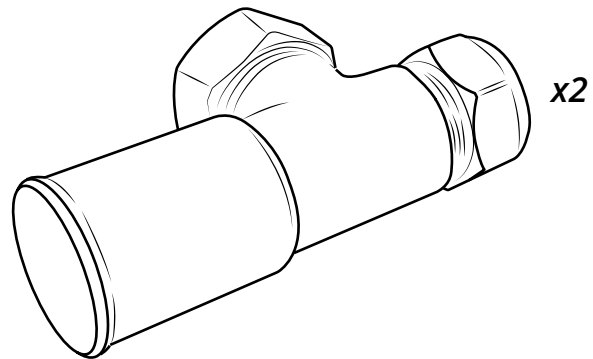

Installation

Parts included: