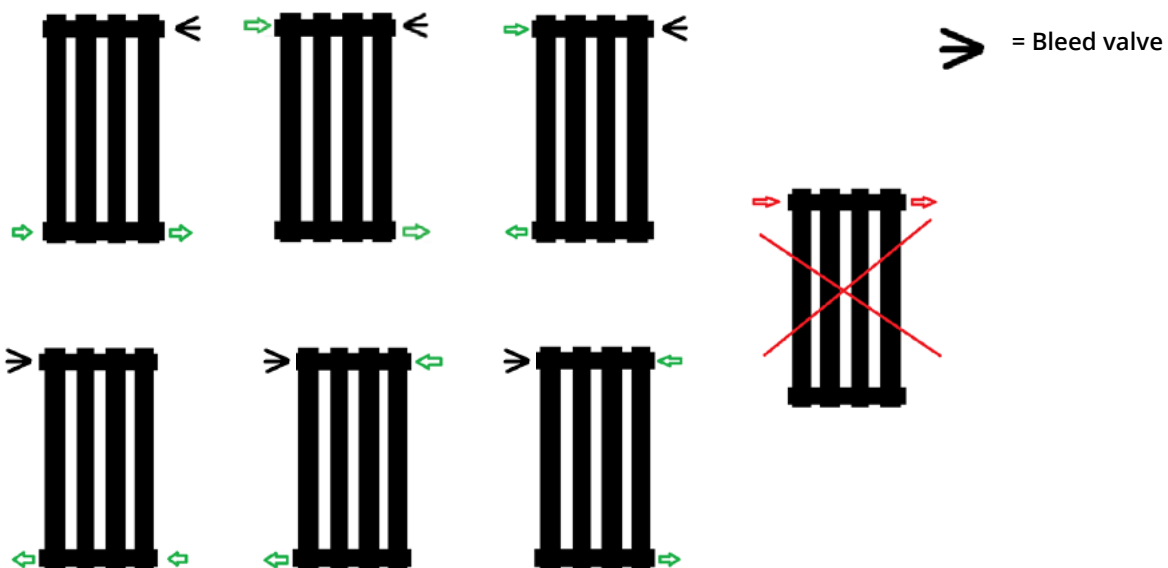

Angled Manual Valves

 Style may vary

Installation Guide

Other Information

Valve installation advice:

Please ensure that your radiator valves are fitted as per the below diagrams ensuring that a bleed point always remains at the top of the unit.

For further information on installing your radiator valves, please consult the instructions provided with them.

Tools required for installing:

Installation

Parts included:

1

2

3

4