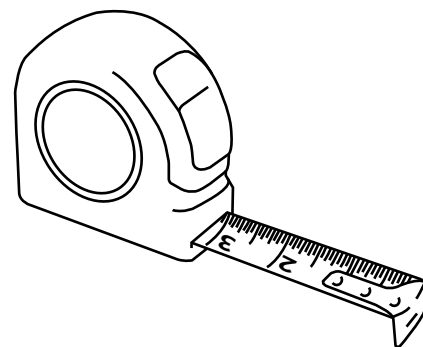

Tools required for installing: