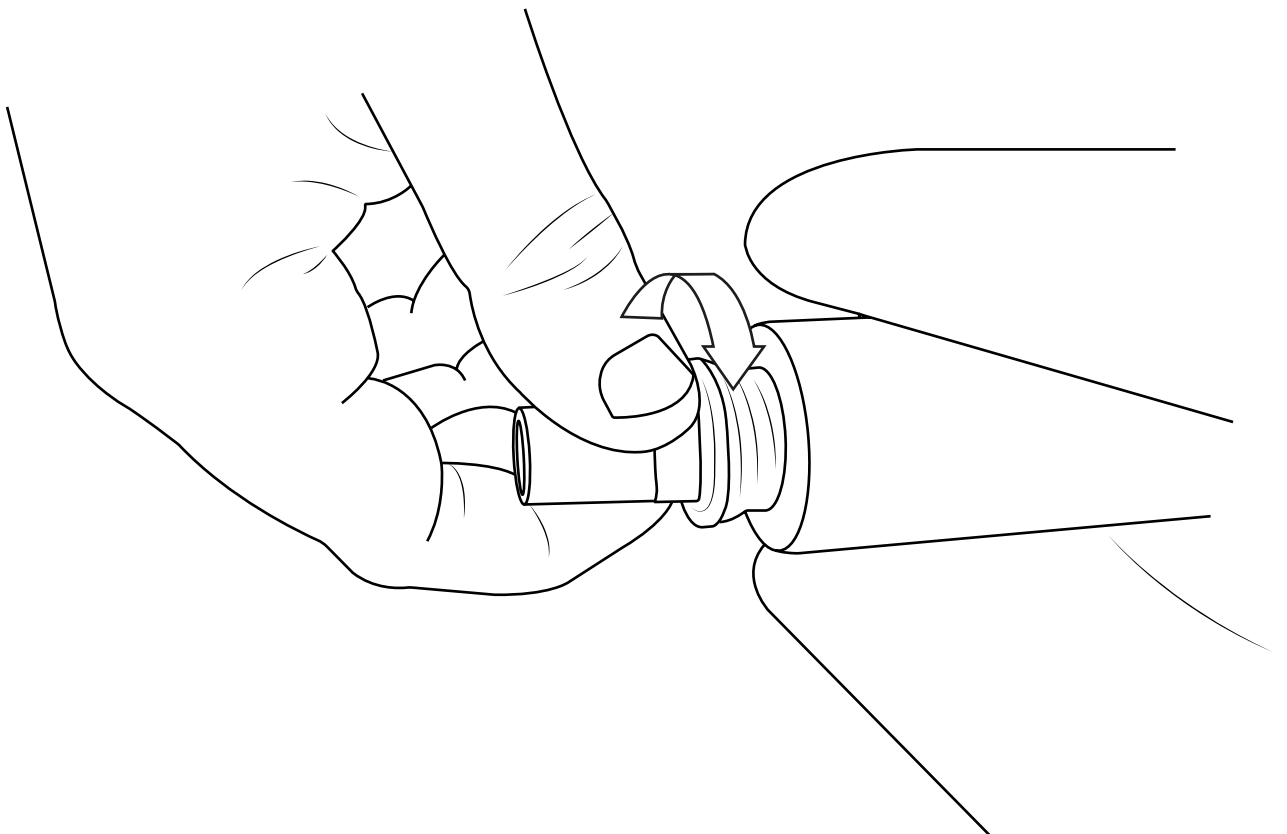

Angled Manual Valves

 Style may vary

Installation Guide

Other Information

Valve installation advice:

Please ensure that your radiator valves are fitted as per the below diagrams ensuring that a bleed point always remains at the top of the unit.

For further information on installing your radiator valves, please consult the instructions provided with them.

Tools required for installing:

Installation

Parts included:

1

2

3

4