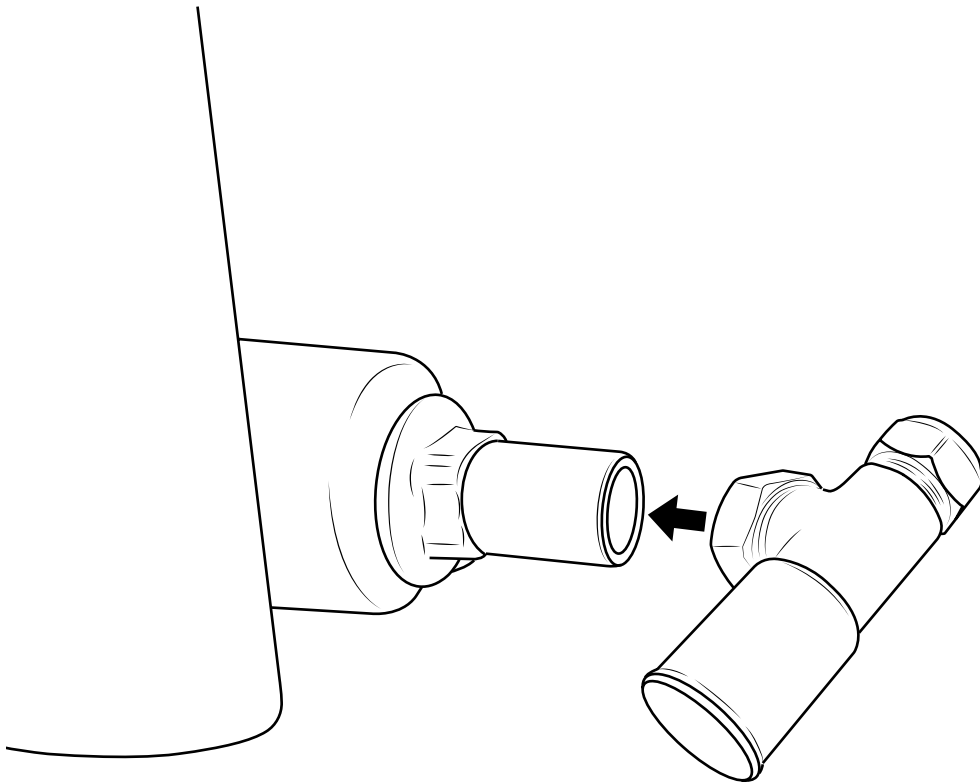

Angled Manual Valves

 Style may vary

Installation Guide

Other Information

Valve installation advice:

Please ensure that your radiator valves are fitted as per the below diagrams ensuring that a bleed point always remains at the top of the unit.

For further information on installing your radiator valves, please consult the instructions provided with them.

Tools required for installing:

Installation

Parts included:

1

2

3

4