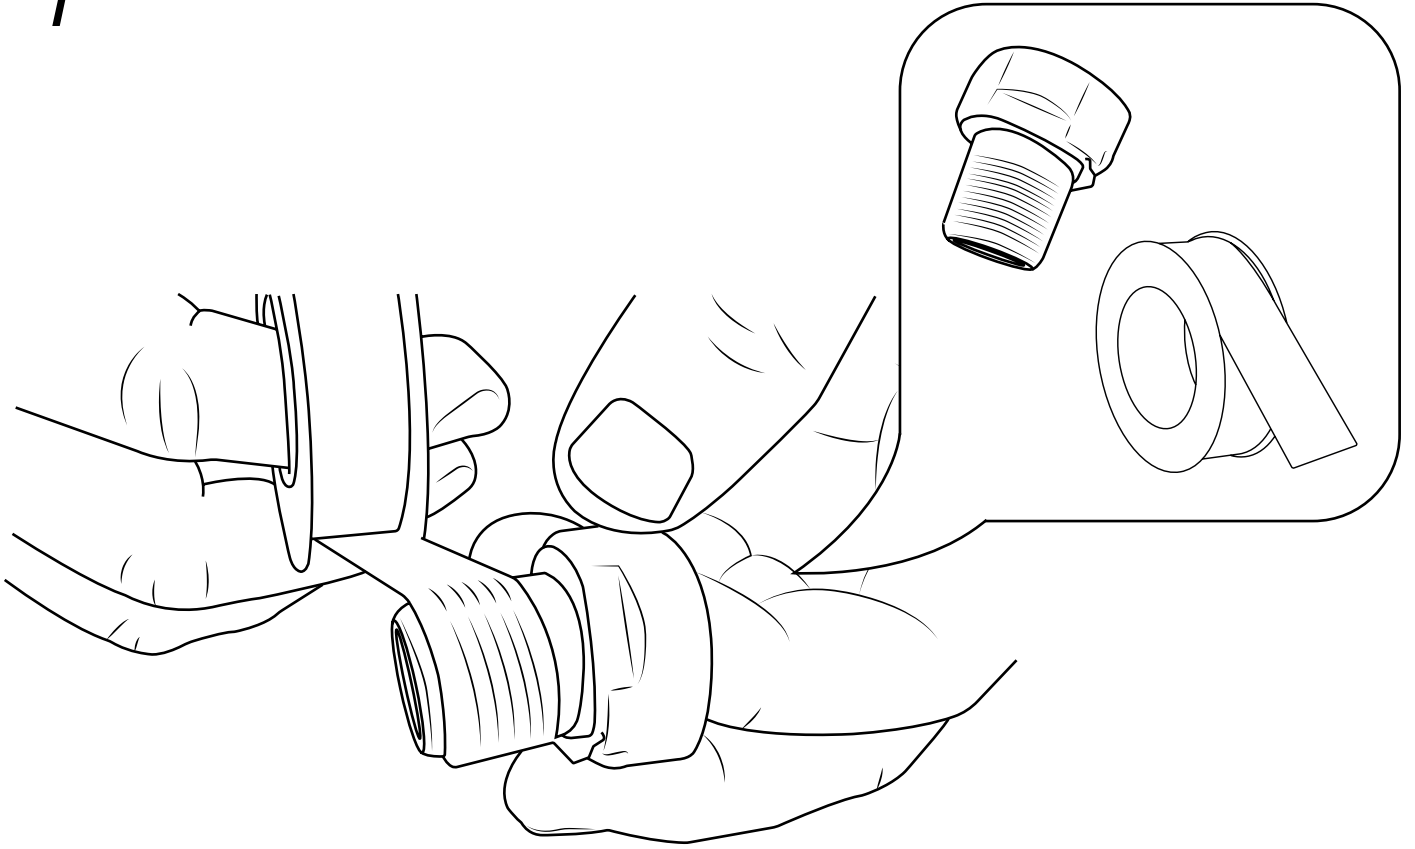

Manual Corner Valve

 Style may vary

Installation Guide

Other Information

Valve installation advice:

Please ensure that your radiator valves are fitted as per the below diagrams ensuring that a bleed point always remains at the top of the unit.

For further information on installing your radiator valves, please consult the instructions provided with them.

Tools required for installing:

Installation

Parts included:

1

2

3

4