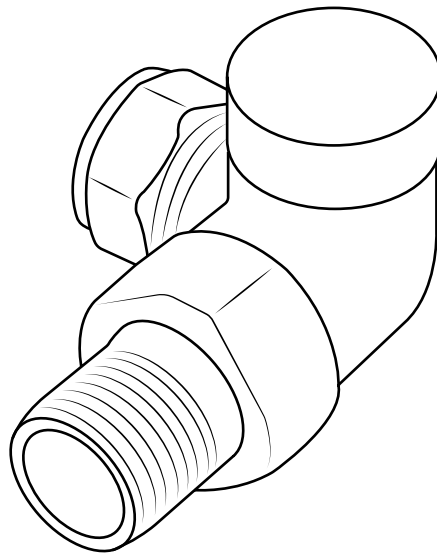

Manual Corner Valve

 Style may vary

Installation Guide

Other Information

Valve installation advice:

Please ensure that your radiator valves are fitted as per the below diagrams ensuring that a bleed point always remains at the top of the unit.

For further information on installing your radiator valves, please consult the instructions provided with them.

Tools required for installing:

Installation

Parts included:

1

2

3

4