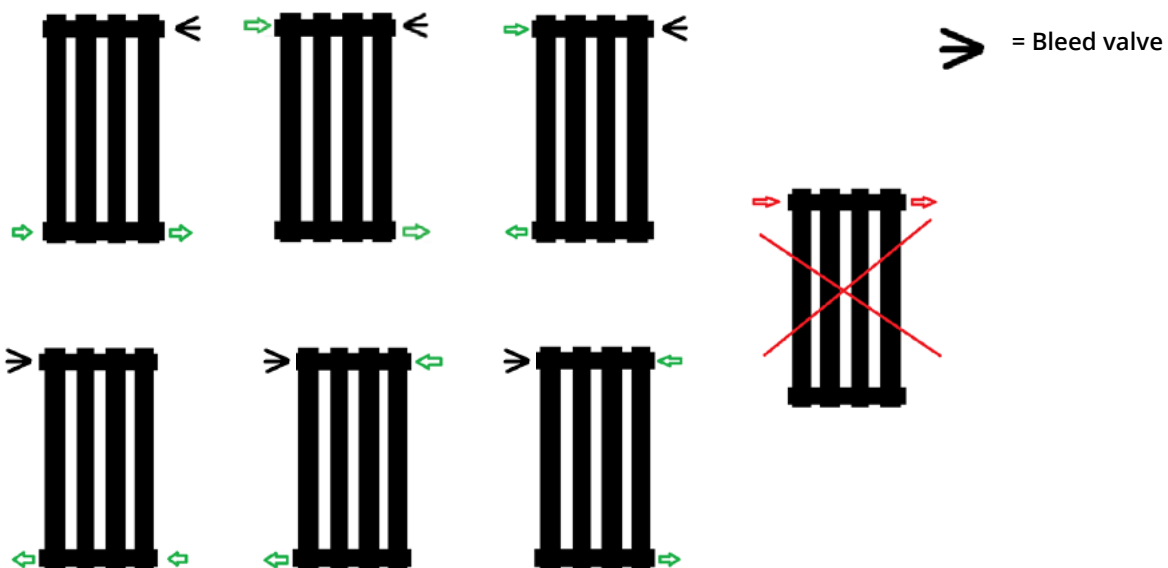

Manual Corner Valve

 Style may vary

Installation Guide

Other Information

Valve installation advice:

Please ensure that your radiator valves are fitted as per the below diagrams ensuring that a bleed point always remains at the top of the unit.

For further information on installing your radiator valves, please consult the instructions provided with them.

Tools required for installing:

Installation

Parts included:

1

2

3

4