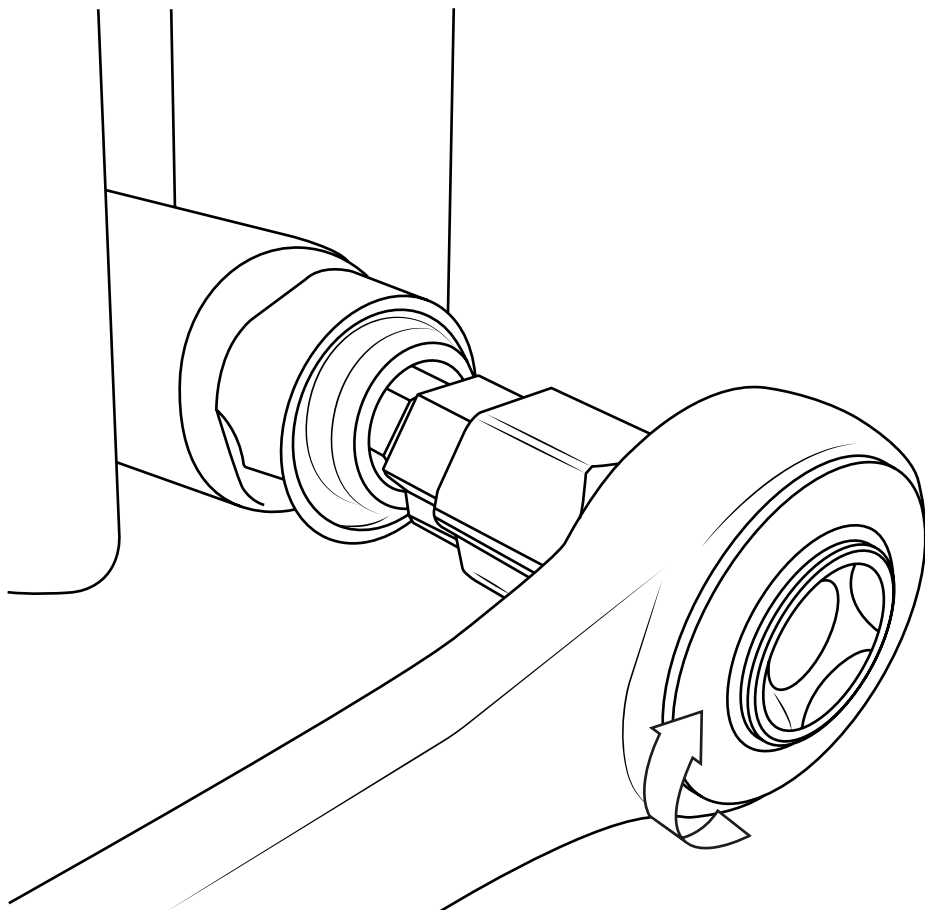

Manual Corner Valve

 Style may vary

Installation Guide

Other Information

Valve installation advice:

Please ensure that your radiator valves are fitted as per the below diagrams ensuring that a bleed point always remains at the top of the unit.

For further information on installing your radiator valves, please consult the instructions provided with them.

Tools required for installing:

Installation

Parts included:

1

2

3

4