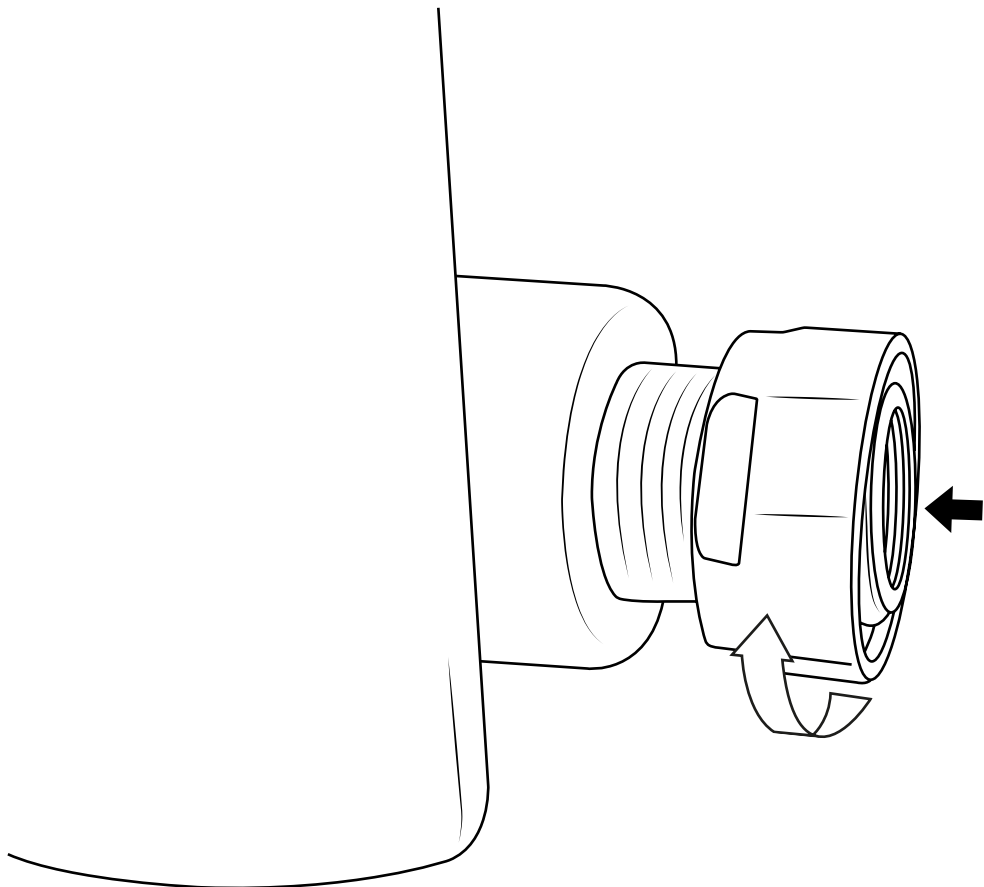

Manual Corner Valve

 Style may vary

Installation Guide

Other Information

Valve installation advice:

Please ensure that your radiator valves are fitted as per the below diagrams ensuring that a bleed point always remains at the top of the unit.

For further information on installing your radiator valves, please consult the instructions provided with them.

Tools required for installing:

Installation

Parts included:

1

2

3

4