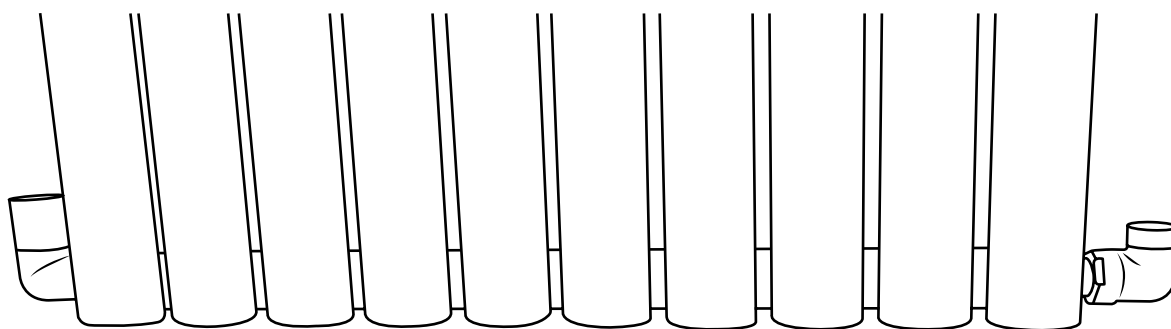

Manual Corner Valve

 Style may vary

Installation Guide

Other Information

Valve installation advice:

Please ensure that your radiator valves are fitted as per the below diagrams ensuring that a bleed point always remains at the top of the unit.