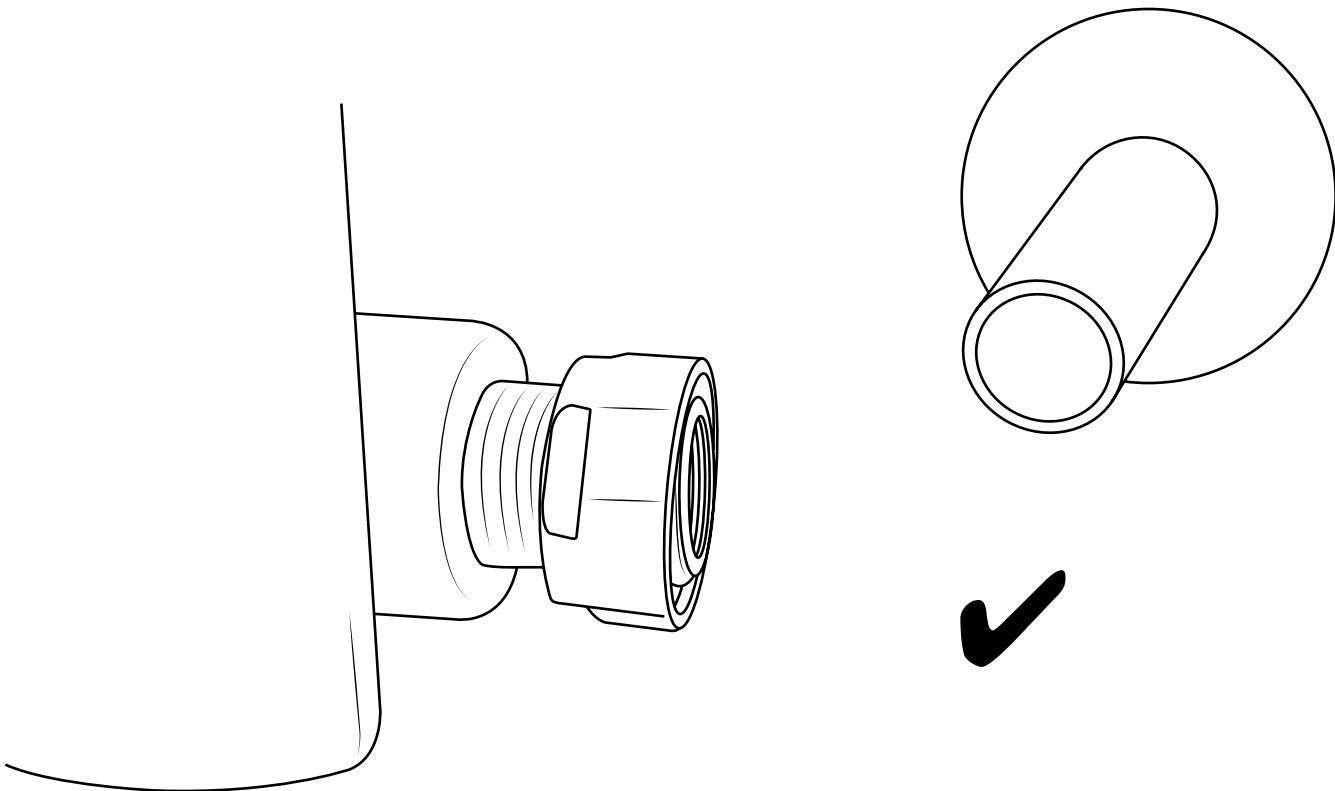

Manual Corner Valve

 Style may vary

Installation Guide

Other Information

Valve installation advice:

Please ensure that your radiator valves are fitted as per the below diagrams ensuring that a bleed point always remains at the top of the unit.

For further information on installing your radiator valves, please consult the instructions provided with them.

Tools required for installing:

Installation

Parts included:

1

2

3

4