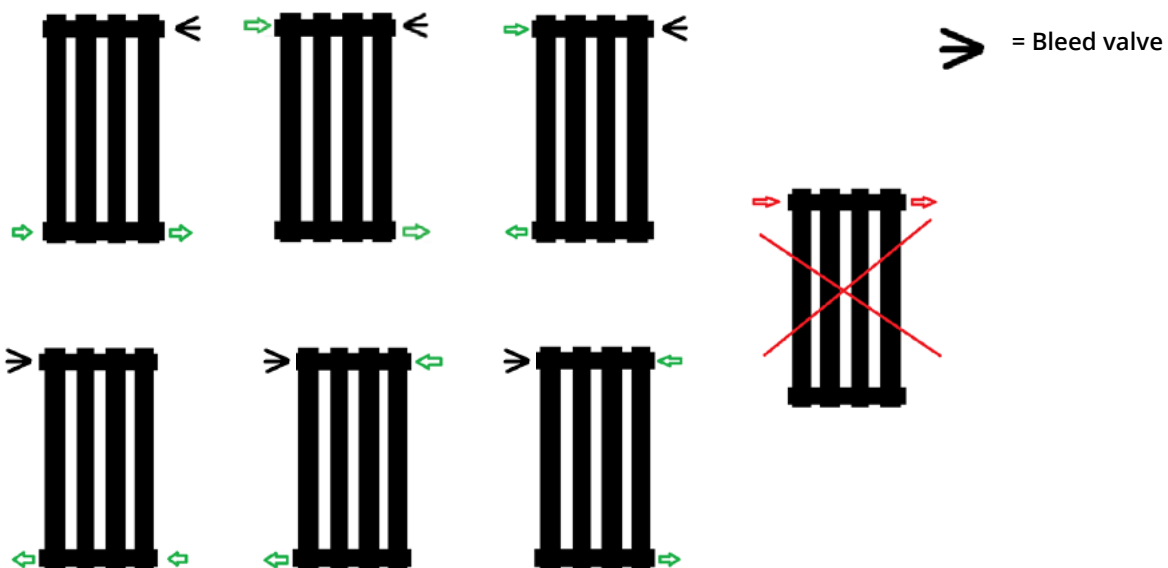

# Straight Manual Valve

 Style may vary

Installation Guide

### **Valve installation advice:**

Please ensure that your radiator valves are fitted as per the below diagrams ensuring that a bleed point always remains at the top of the unit.

For further information on installing your radiator valves, please consult the instructions provided with them.