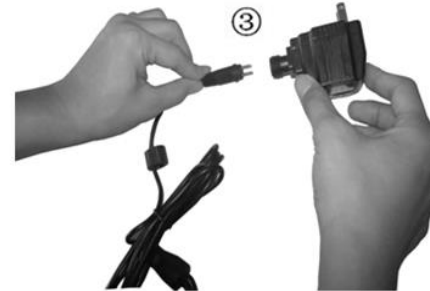

Pull out the flexible hose from the back door-

then connect it to pump outlet, showed as ②

then connect the connector of LED light to the adaptor, showed as ③

Closed up the back cover to the fountain

⌚ Clockwise Full Flow

⌚ Counterclockwise

reduced Flow