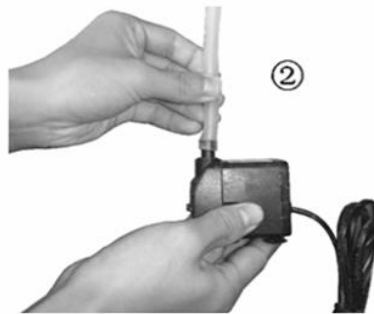

Pull out the flexible hose from the back door-

then connect it to pump outlet, showed as ②

then connect the connector of LED light to the adaptor, showed as ③

Closed up the back cover to the fountain

⌚ Clockwise Full Flow

⌚ Counterclockwise

reduced Flow