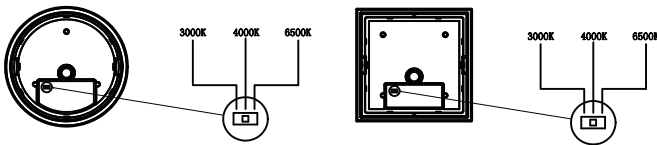

# Wall Lights Installation Manual

**PLEASE READ THESE INSTRUCTIONS CAREFULLY BEFORE INSTALLATION**

EMPLOY THE LATEST SAFETY REGULATIONS AND PROCEDURES FOR SAFE INSTALLATION

**We recommend this LED WALL LIGHT is installed by a qualified Electrician**

1. Switch off the mains power supply.

2. Disassemble the lamp holder.

3. Set the CCT gear to the expected position.

4. Screw the lamp holder into the wall.

5. Install the lamp to the holder.

6. Switch on the mains power supply.

**NOTE:** Connect the pre-wired power cable from the fitting to the mains supply cable ensuring correct polarity is maintained as below:

**LIVE** (Red or Brown) to Live incoming (Red or Brown)

**NEUTRAL** (Black or Blue) to Neutral incoming (Black or Blue)

**EARTH** (Green / Yellow) To Earth incoming (Green / Yellow)

This Installation Manual is applicable for below items.

| Model Name | Photo   | Rated Power (W) | Rated Voltage (V) | Freq. (Hz) | Color Temp. (K)        |
|------------|---|-----------------|-------------------|------------|------------------------|
| X8865      |    | 9               | 220-240V          | 50/60      | 3000/4000/6500<br>3CCT |
| X8866      |    | 18              | 220-240V          | 50/60      | 3000/4000/6500<br>3CCT |
| X8867      |    | 9               | 220-240V          | 50/60      | 3000/4000/6500<br>3CCT |
| X8868      |    | 18              | 220-240V          | 50/60      | 3000/4000/6500<br>3CCT |
| X8869      |  | 9               | 220-240V          | 50/60      | 3000/4000/6500<br>3CCT |
| X8870      |  | 18              | 220-240V          | 50/60      | 3000/4000/6500<br>3CCT |
| X8871      |  | 9               | 220-240V          | 50/60      | 3000/4000/6500<br>3CCT |
| X8872      |  | 18              | 220-240V          | 50/60      | 3000/4000/6500<br>3CCT |