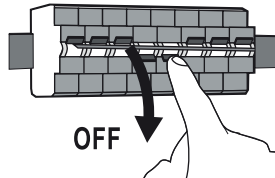

# Wall Lights Installation Manual

**PLEASE READ THESE INSTRUCTIONS CAREFULLY BEFORE INSTALLATION**

EMPLOY THE LATEST SAFETY REGULATIONS AND PROCEDURES FOR SAFE INSTALLATION

**We recommend this LED WALL LIGHT is installed by a qualified Electrician**

1. Switch off the mains power supply.

2. Disassemble the lamp holder.

3. Set the CCT gear to the expected position.

4. Screw the lamp holder into the wall.

5. Install the lamp to the holder.

6. Switch on the mains power supply.

**NOTE:** Connect the pre-wired power cable from the fitting to the mains supply cable ensuring correct polarity is maintained as below:

**LIVE** (Red or Brown) to Live incoming (Red or Brown)

**NEUTRAL** (Black or Blue) to Neutral incoming (Black or Blue)