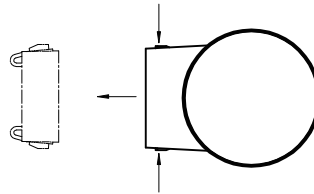

# Wall Lights Installation Manual

**PLEASE READ THESE INSTRUCTIONS CAREFULLY BEFORE INSTALLATION**

EMPLOY THE LATEST SAFETY REGULATIONS AND PROCEDURES FOR SAFE INSTALLATION

**We recommend this LED WALL LIGHT is installed by a qualified Electrician**

1. Switch off the mains power supply.

2. Disassemble the lamp holder.

3. Set the CCT gear to the expected position.

4. Screw the lamp holder into the wall.

5. Install the lamp to the holder.

6. Switch on the mains power supply.

**NOTE:** Connect the pre-wired power cable from the fitting to the mains supply cable ensuring correct polarity is maintained as below:

**LIVE** (Red or Brown) to Live incoming (Red or Brown)

**NEUTRAL** (Black or Blue) to Neutral incoming (Black or Blue)

**EARTH** (Green / Yellow) To Earth incoming (Green / Yellow)

This Installation Manual is applicable for below items.

| Model Name | Photo   | Rated Power (W) | Rated Voltage (V) | Freq. (Hz) | Color Temp. (K)        |
|------------|---|-----------------|-------------------|------------|------------------------|
| X8865      |    | 9               | 220-240V          | 50/60      | 3000/4000/6500<br>3CCT |
| X8866      |    | 18              | 220-240V          | 50/60      | 3000/4000/6500<br>3CCT |
| X8867      |    | 9               | 220-240V          | 50/60      | 3000/4000/6500<br>3CCT |
| X8868      |    | 18              | 220-240V          | 50/60      | 3000/4000/6500<br>3CCT |
| X8869      |  | 9               | 220-240V          | 50/60      | 3000/4000/6500<br>3CCT |
| X8870      |  | 18              | 220-240V          | 50/60      | 3000/4000/6500<br>3CCT |
| X8871      |  | 9               | 220-240V          | 50/60      | 3000/4000/6500<br>3CCT |
| X8872      |  | 18              | 220-240V          | 50/60      | 3000/4000/6500<br>3CCT |