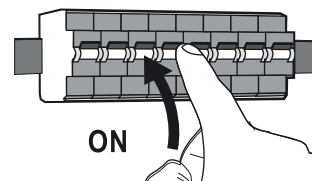

# Wall Lights Installation Manual

**PLEASE READ THESE INSTRUCTIONS CAREFULLY BEFORE INSTALLATION**

EMPLOY THE LATEST SAFETY REGULATIONS AND PROCEDURES FOR SAFE INSTALLATION

**We recommend this LED WALL LIGHT is installed by a qualified Electrician**

1. Switch off the mains power supply.

2. Disassemble the lamp holder.

3. Set the CCT gear to the expected position.

4. Screw the lamp holder into the wall.

5. Install the lamp to the holder.

6. Switch on the mains power supply.

**NOTE:** Connect the pre-wired power cable from the fitting to the mains supply cable ensuring correct polarity is maintained as below:

**LIVE** (Red or Brown) to Live incoming (Red or Brown)

**NEUTRAL** (Black or Blue) to Neutral incoming (Black or Blue)