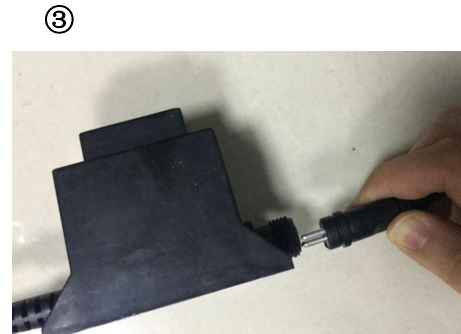

Pull out the flexible hose from the back door-

then connect it to pump outlet, showed as ②

then connect the connector of LED light to the adaptor, showed as ③

Closed up the back cover to the fountain

- ⌚ Clockwise Full Flow
- ⌚ Counterclockwise reduced Flow