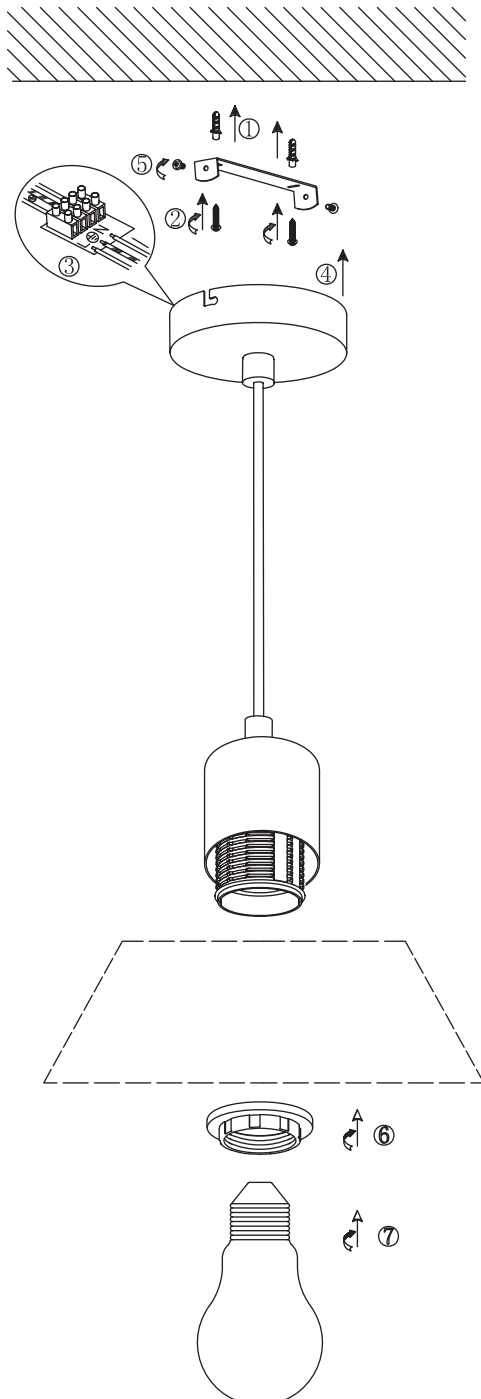

Supplier's Name: Long Life Lamp Company  
 Supplier's Address: T2 Arundel Rd Uxbridge UB8 2RP UK  
 Production Description: Vintage Glass Shade Antique Brass Ceiling Pendant Light  
 Model No.: M007

• General Information

Recommended Bulbs: <b>Energy Rating</b> from A-G  <b>IP20</b>	Cap-type (or other electric interface)	E27
	Mains or non-mains	Mains (240V 50Hz AC)
	Energy consumption in on-mode	Max 60 kWh/1000h
	On-mode power	Max 60 W
	Outer dimensions	280mm x 280mm x 1225mm