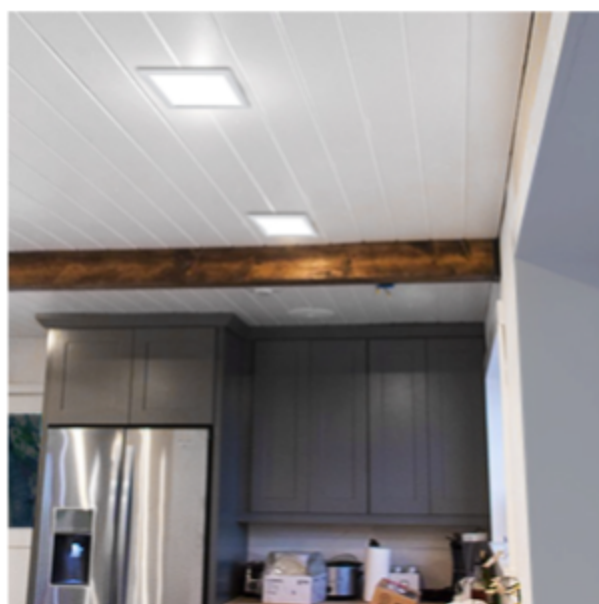

Cool White Light

Cool white colour temperature gives off a clean and crisp high brightness light. 6500K colour temperature will illuminate the whole surrounding area where installed. Thanks to the slim design it can easily be fitted in narrow spaces.