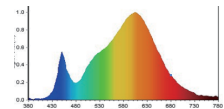

GENERAL PRODUCT PARAMETERS

Energy consumption in on-mode	5 kWh/1000h
Useful luminous flux	300 LM
Beam angle correspondence	120 °
Correlated colour temperature	Warm White 3000 K
On-mode power	5 W
Standby power	N/A
Colour rendering index	80
Outer dimensions	68 mm x 68 mm x 93 mm
Claim of equivalent power	Yes
Equivalent power	25 W
Chromaticity coordinate	x:0.43 y:0.4

Spectral power distribution in the range 250 nm to 800 nm, at full-load

PARAMETERS FOR LED AND OLED LIGHT SOURCES

R9 Colour rendering index	13
Survival factor	0.96
Lumen maintenance factor	0.96

PARAMETERS FOR LED AND OLED MAIN LIGHT SOURCES