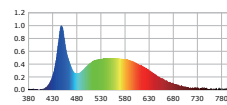

GENERAL PRODUCT PARAMETERS

Energy consumption in on-mode	5 kWh/1000h
Useful luminous flux	300 LM
Beam angle correspondence	120 °
Correlated colour temperature	Cool White 6000 K
On-mode power	5 W
Standby power	N/A
Colour rendering index	80
Outer dimensions	68 mm x 68 mm x 93 mm
Claim of equivalent power	Yes
Equivalent power	25 W
Chromaticity coordinate	x:0.31 y:0.33

Spectral power distribution in the range 250 nm to 800 nm, at full-load

PARAMETERS FOR LED AND OLED LIGHT SOURCES

R9 Colour rendering index	13
Survival factor	0.96
Lumen maintenance factor	0.96

PARAMETERS FOR LED AND OLED MAIN LIGHT SOURCES