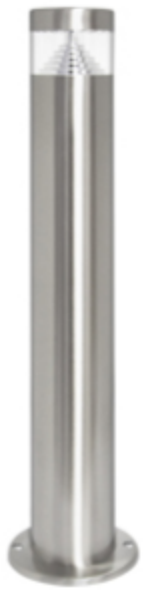

LED Bollard Light CW Stainless Steel ZLC022CW

Modern Outdoor LED Bollard Post Light

Model ZLC022CW

Bollard posts have many applications. Nowadays they are becoming popular for house pathway and garden illumination. Not only do they give light but thanks to their slim design will enhance your garden even as decoration when switched off. Made from stainless steel this product will save on running cost thanks to the low power consumption. Perfect for Outdoor use as they have an IP44 rating.

- NOT to be installed on dimmers, timers, sensors.
- NOT suitable for Seafront Areas
- Power consumption: 3W
- Height: 500mm
- Operating Voltage: 240V

LLC Product

Long Life Lamp Company offers a variety of Bollard lights for every need. Besides illuminating they add a stylish touch to your pathway.

Built In Long Life LED 3w Cool White

Ideal Choice For Your Pathway

Unique Internal Reflector

Thanks to the latest technology these bollard lamps have integrated LEDs, meaning no more bulb changing. LED lights are meant to last longer than traditional bulbs and consume very less energy.

IP44 Rated

Perfect choice for outdoor environment, these lamps will endure in the utmost weather conditions thanks to the materials used to make them.

Ideal for Pathway/Garden

Ideal for lighting in the flowerbed, perfect for lighting borders, paths, patios and driveways. The light is thrown in a 360° circle illuminating a big portion of the surrounding area.