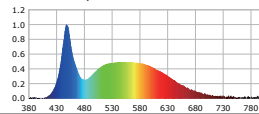

GENERAL PRODUCT PARAMETERS

Energy consumption in on-mode	5 kWh/1000h
Useful luminous flux	300 LM
Beam angle correspondence	120 °
Correlated colour temperature	Cool White 6000 K
On-mode power	5 W
Standby power	N/A
Colour rendering index	80
Outer dimensions	68 mm x 68 mm x 93 mm
Claim of equivalent power	Yes
Equivalent power	25 W
Chromaticity coordinate	x:0.31 y:0.33

Spectral power distribution in the range 250 nm to 800 nm, at full-load

PARAMETERS FOR LED AND OLED LIGHT SOURCES

R9 Colour rendering index	13
Survival factor	0.96
Lumen maintenance factor	0.96

PARAMETERS FOR LED AND OLED MAIN LIGHT SOURCES