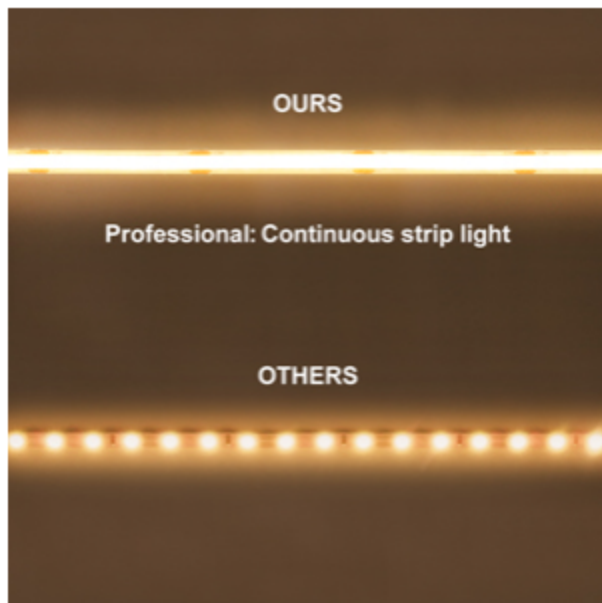

100W LED Continuous Strip Light

Long Life Lamp Company

Continuous Run Illumination

LED Continuous run strip tape in 10 metre reel, cuttable when less length is required at points. This is a strip light without gaps between the LEDs with allows for an over all desirable effect and high light levels with a balanced illumination.

Warm White

Continuous LED tapes pack in as many COB LED chips in a run with minimum parting between the chips. This method allows a more even and well balanced illumination without compromising on high brightness. Ideally used by professionals for creating eye catching, pro standard linear lighting displays, as they know the dark spots left by standard strip lights flaw the desired effect.