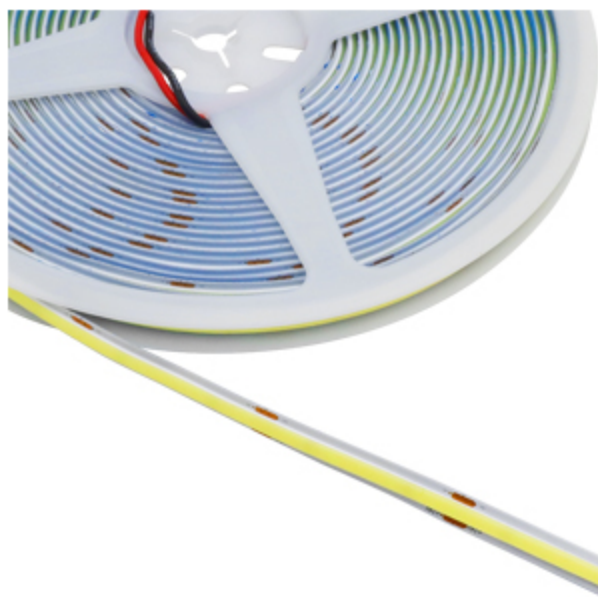

# 100W LED Continuous Strip Light

Long Life Lamp Company

## Includes Transformer

24v includes transformer, Non dimmable, IP20 tape and transformer, Can be cut at points if under 10 metre length is required. Slim design which is easy to handle around and install.

## Cool White

Continuous LED tapes pack in as many COB LED chips in a run with minimum parting between the chips. This method allows a more even and well balanced illumination without compromising on high brightness. Ideally used by professionals for creating eye catching, pro standard linear lighting displays, as they know the dark spots left by standard strip lights flaw the desired effect.

## Continuous Run Illumination

LED Continuous run strip tape in 10 metre reel, cuttable when less length is required at points. This is a strip light without gaps between the LEDs with allows for an over all desirable effect and high light levels with an balanced illumination.