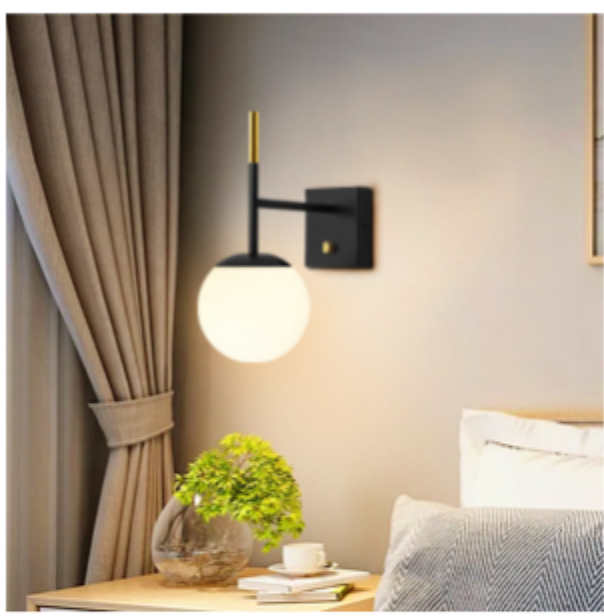

• Wall Light H3125 •

Long Life Lamp Company

Modern, Black Metal Wall Sconce

Frosted Glass Globe Shade

Single light sconce fixture features frosted glass globe for a modern and minimal look. Grace your home living space with this truly simplistic yet eye catching wall sconce. The light glows through the orb shade for a subtle ambient effect whilst providing ample illumination. Use this as a stand alone light or in multiples to create the desired lighting ambience. Ideal when used for illuminating stairwells, vanity mirror, porch, living room, bedroom and hallway.

H3125 Model

Monder Black Finish

Orb Light

Orb shaped lighting is very modern and an in trend way of lighting up your personal living space. Orb shaped glass shades are normally frosted which allows light to glow through.

Ambient

A very ambient fixture yet allowing enough light to come through for the purpose of lighting. The stunning wall lamp sconce has 1 light, matte black metal frame with a subtle touch of brass detailing. Please note the brass knob in the middle of the light fixture is not a functional button, it is only for decorative purpose.

Modern

Use around your home to elevate the ambience of your living space. Can be used for illuminating stairwells, vanity mirrors, porches, living rooms, bedrooms and hallways. The light fixture is meant to be downwards.