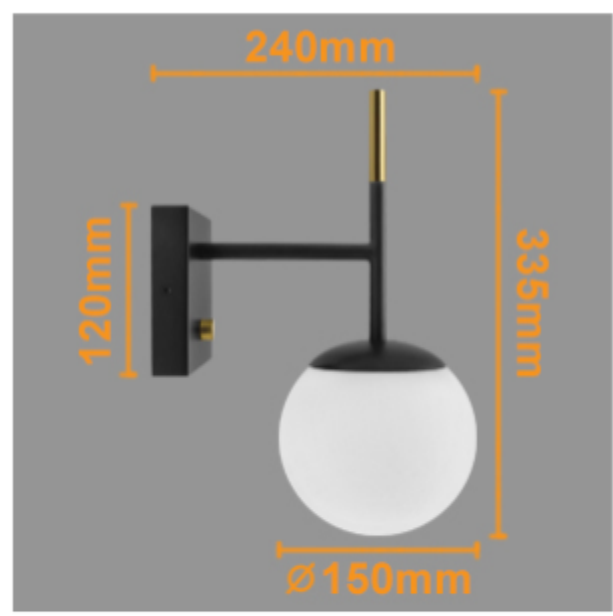

• Wall Light H3125 •

Long Life Lamp Company

Modern, Black Metal Wall Sconce

Frosted Glass Globe Shade

Single light sconce fixture features frosted glass globe for a modern and minimal look. Grace your home living space with this truly simplistic yet eye catching wall sconce. The light glows through the orb shade for a subtle ambient effect whilst providing ample illumination. Use this as a stand alone light or in multiples to create the desired lighting ambience. Ideal when used for illuminating stairwells, vanity mirror, porch, living room, bedroom and hallway.

- Diameter of globe hole only 4.8cm best suited for candle type and golf ball bulbs
- Orb Lights - Modern In Trend
- Brass Detailing

Downwards Light
Bulb is NOT Included.

- 240v
- Bulb Required 1 x E27 LED
- IP20

H3125 Model

Monder Black Finish

Orb Light

Orb shaped lighting is very modern and an in trend way of lighting up your personal living space. Orb shaped glass shades are normally frosted which allows light to glow through.

Ambient

A very ambient fixture yet allowing enough light to come through for the purpose of lighting. The stunning wall lamp sconce has 1 light, matte black metal frame with a subtle touch of brass detailing. Please note the brass knob in the middle of the light fixture is not a functional button, it is only for decorative purpose.