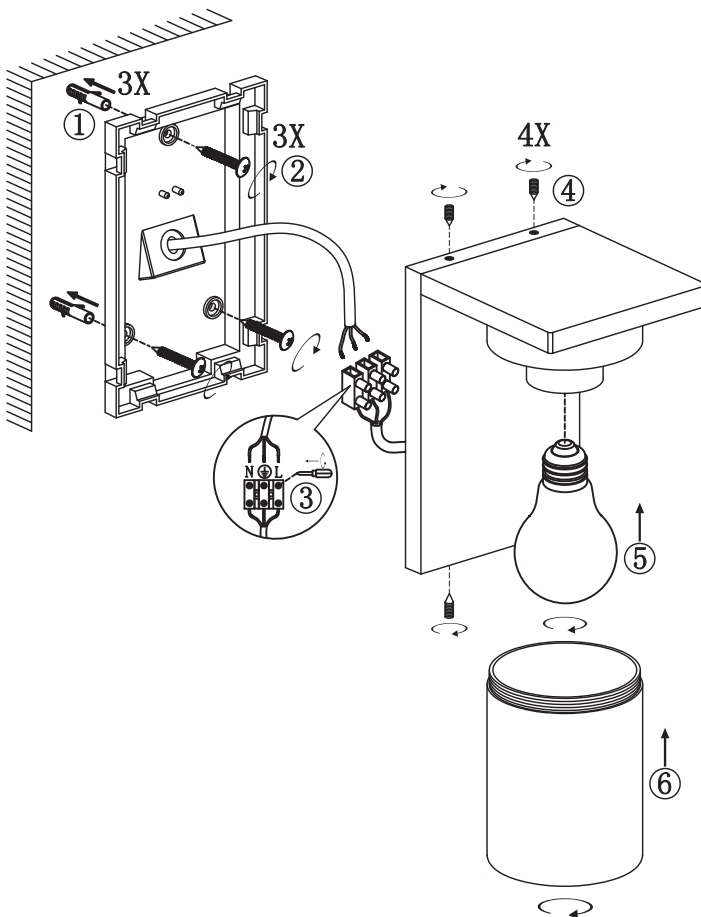

Recommended Bulbs: <b>Energy Rating from A-G</b>  <b>IP65</b>	Cap-type (or other electric interface)	<b>E27 LED ONLY</b>
	Mains or non-mains	<b>Mains (240V 50Hz AC)</b>
	Energy consumption in on-mode	<b>Max 15 kWh/1000h</b>
	On-mode power	<b>Max 15 W</b>
	Outer dimensions	<b>120mm x 190mm x 148mm</b>