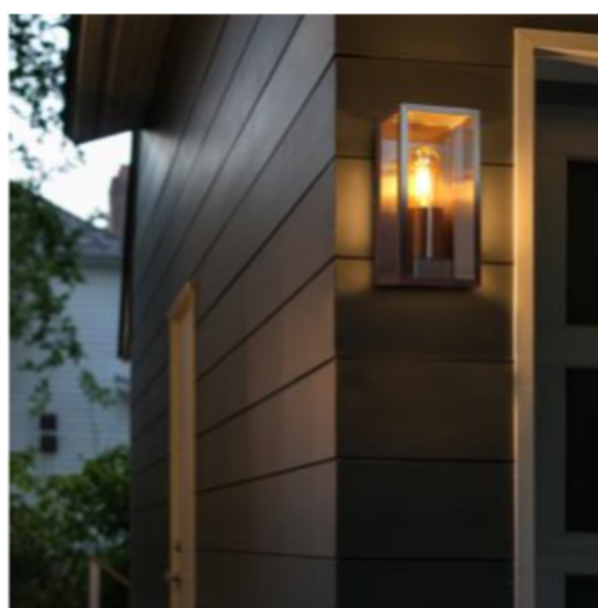

Rectangular Wall Light ZLC083

Long Life Lamp Company

Rectangular Glass Outdoor Wall light Lantern Stainless steel Body

A new Concept to wall lamps

New designs are introduced in the market by the Long Life lamp Company with its Rectangular Glass Wall lamp in Stainless Steel body which presents a traditional style wall lantern with a modern build to it.

This stunning design complements both Modern and Traditional houses.

- Stainless Steel Glass Panel Rectangular Wall Lantern Stunning Outdoor IP44 Mount Luminaire
- Made From High Quality Robust Materials For Extended Reliability
- CE approved.
- Quality assured.
- E27 fitting.

This fixture should ideally be complemented with a vintage style filament bulb to bring out the real character of the lantern.

This out door wall lamp is ideal for use in various locations such as gardens and corridors etc.

Please Note: This Fixture Is NOT Suitable For Sea Fronts

Instaled beautifully outside the entrance

These wall lamps create a great welcoming environment and bring an astonishing beauty when instaled on the side of the entrance door.