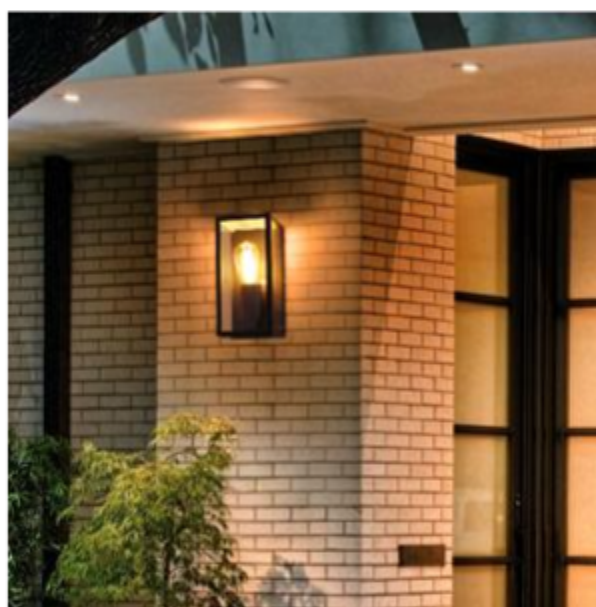

Rectangular Wall Light ZLC084B

Long Life Lamp Company

Rectangular Glass Outdoor Wall light Lantern Stainless Steel Body

A new concept to wall lamps

A new design introduced in the market by Long Life Lamp Company, its Rectangular Glass wall lamp in Stainless Steel Body which presents a traditional style wall lantern with a modern build to it.

Beautifully designed to complement both Modern and Traditional houses.

- Black Metal Glass Panel Rectangular Wall Lantern Stunning Outdoor IP44 Mount Luminair
- Made From High Quality Robust Materials For Extended Reliability
- CE Approved, ROHS Compliant, Quality Assured - Zenon Lighting Branded Product
- Takes E27 Bulb Max 60w (not included)
- Suitable For LEDs

Black body Metal wall lamp with Vintage shades for Outdoor use

Design the outdoor space with new lantern concept

Rectangular shape wall lamp with Vintage touch.

This fixture should ideally be complemented with a vintage style filament bulb to bring out the real character of the lantern.

This out door wall lamp is ideal for use in various locations such as in gardens, corridors etc.

Please Note: This Fixture Is NOT Suitable For Sea Fronts

Instaled beautifully outside the Entrance

These wall lamps create a great welcoming environment and bring an astonishing beauty when instaled on the side of the entrance door.